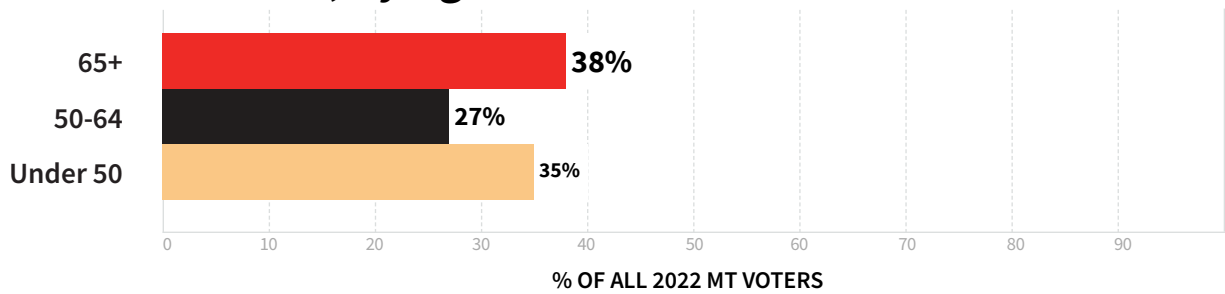

2022 Voters 50+ Factsheet

Montanans 50+ decide elections. They made up the **majority of the electorate** in 2022.

65% of the electorate in 2022 was 50+.

MONTANA

2022 MT Voters Over 50

305,000

2022 MT Vote Share, by Age

2022 MT Voters Over 50 Demographic Breakdown

Gender & Marital Status

Race

Educational Attainment

Urbanity

% OF ALL MT 2022 VOTERS OVER 50