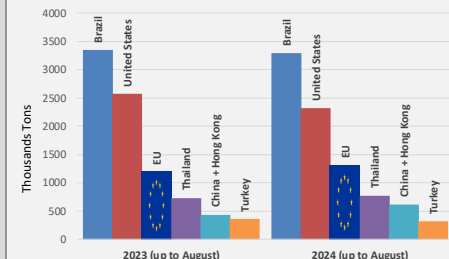

EU Poultry meat production (Forecasts based on estimations)