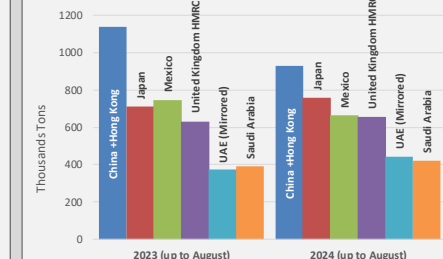

EU Poultry meat production (Forecasts based on estimations)