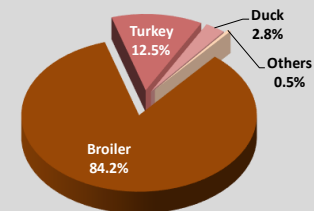

EU production of poultry meat