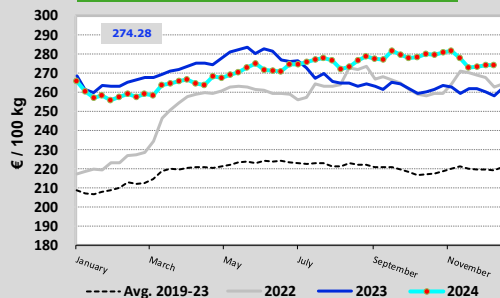

BROILER EU WEEKLY AVERAGE PRICE EVOLUTION

Overall Poultry Meat