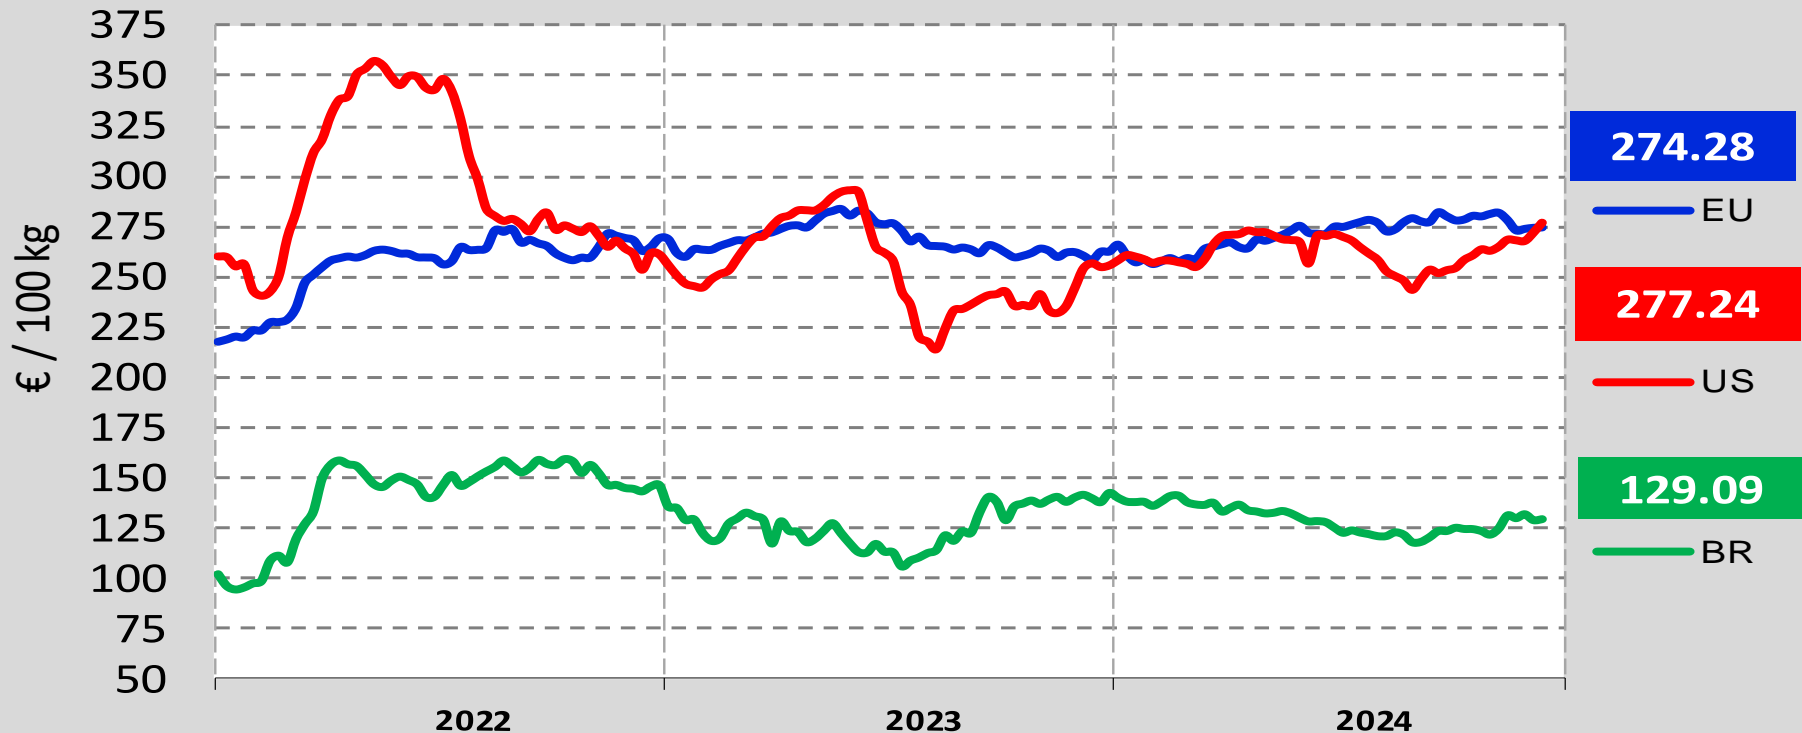

EU
WEEK PRICES **50**

EVOLUTION SINCE

last WEEK

last MONTH

last YEAR

BROILER

274.28

€/100 kg carcase weight

+ 0.1%

- 1.3%

+ 6.3%

Source: MS notifications (Regulation (EC) R.2017/1185)

↓
Next

Agriculture
and Rural
Development

➡ back to Dashboard

BROILER EU WEEKLY AVERAGE PRICE EVOLUTION

Source: MS notifications (Regulation (EC) R.2017/1185)

EU production of poultry meat

Source: MSs notifications – Expert group

EU, USA & BRAZIL BROILER PRICES

Sources : **EU** = weighted average of country prices Broiler 65%
US = weekly USDA prices Fresh chicken grade A ,Chicago
BR = CEPEA/ESALQ chilled chicken prices - São Paulo State