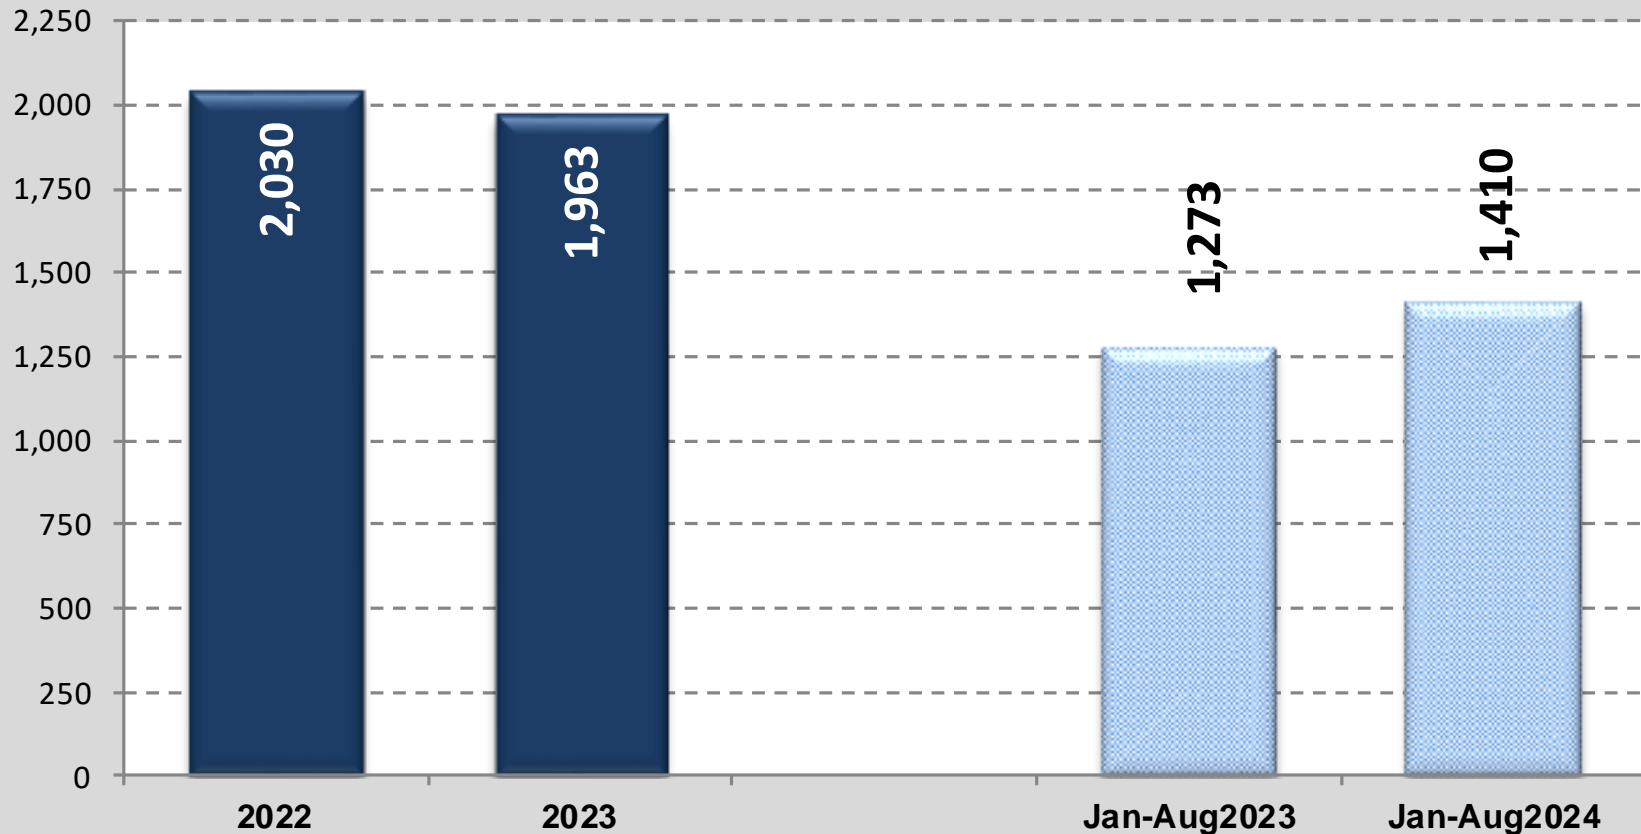

EU Exports evolution (1000 Tonnes carcase weight)

Source: Eurostat