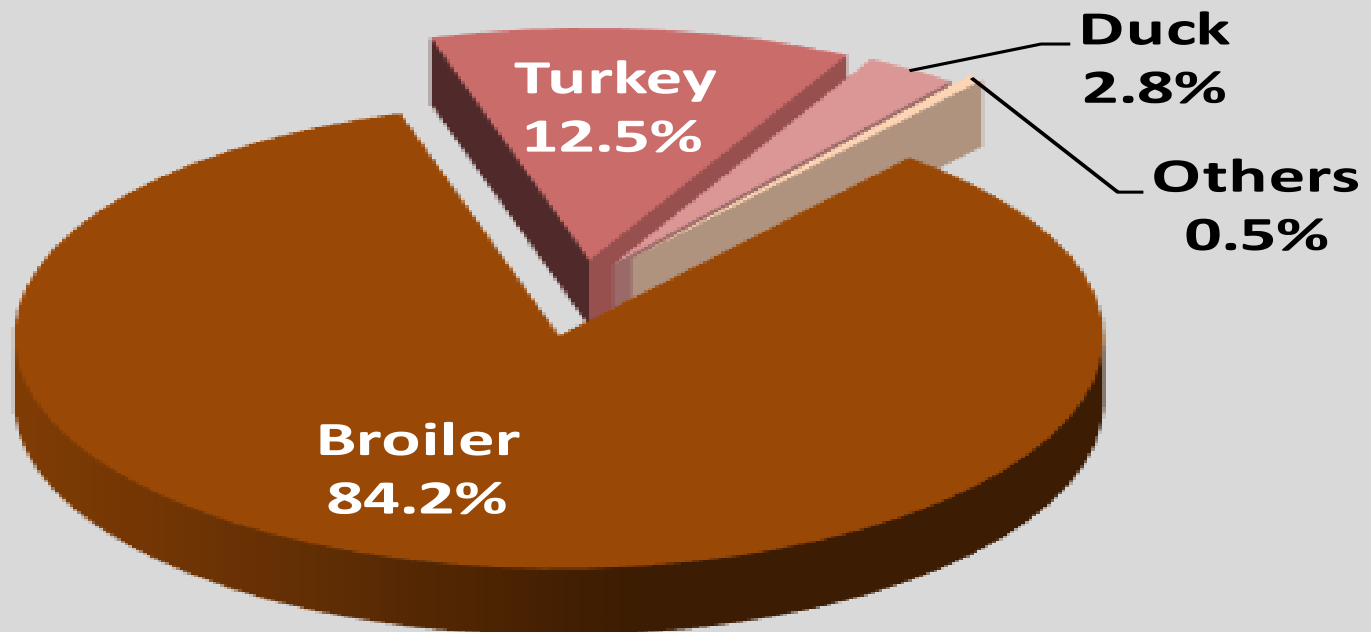

EU production of poultry meat

Source: MSs notifications – Expert group