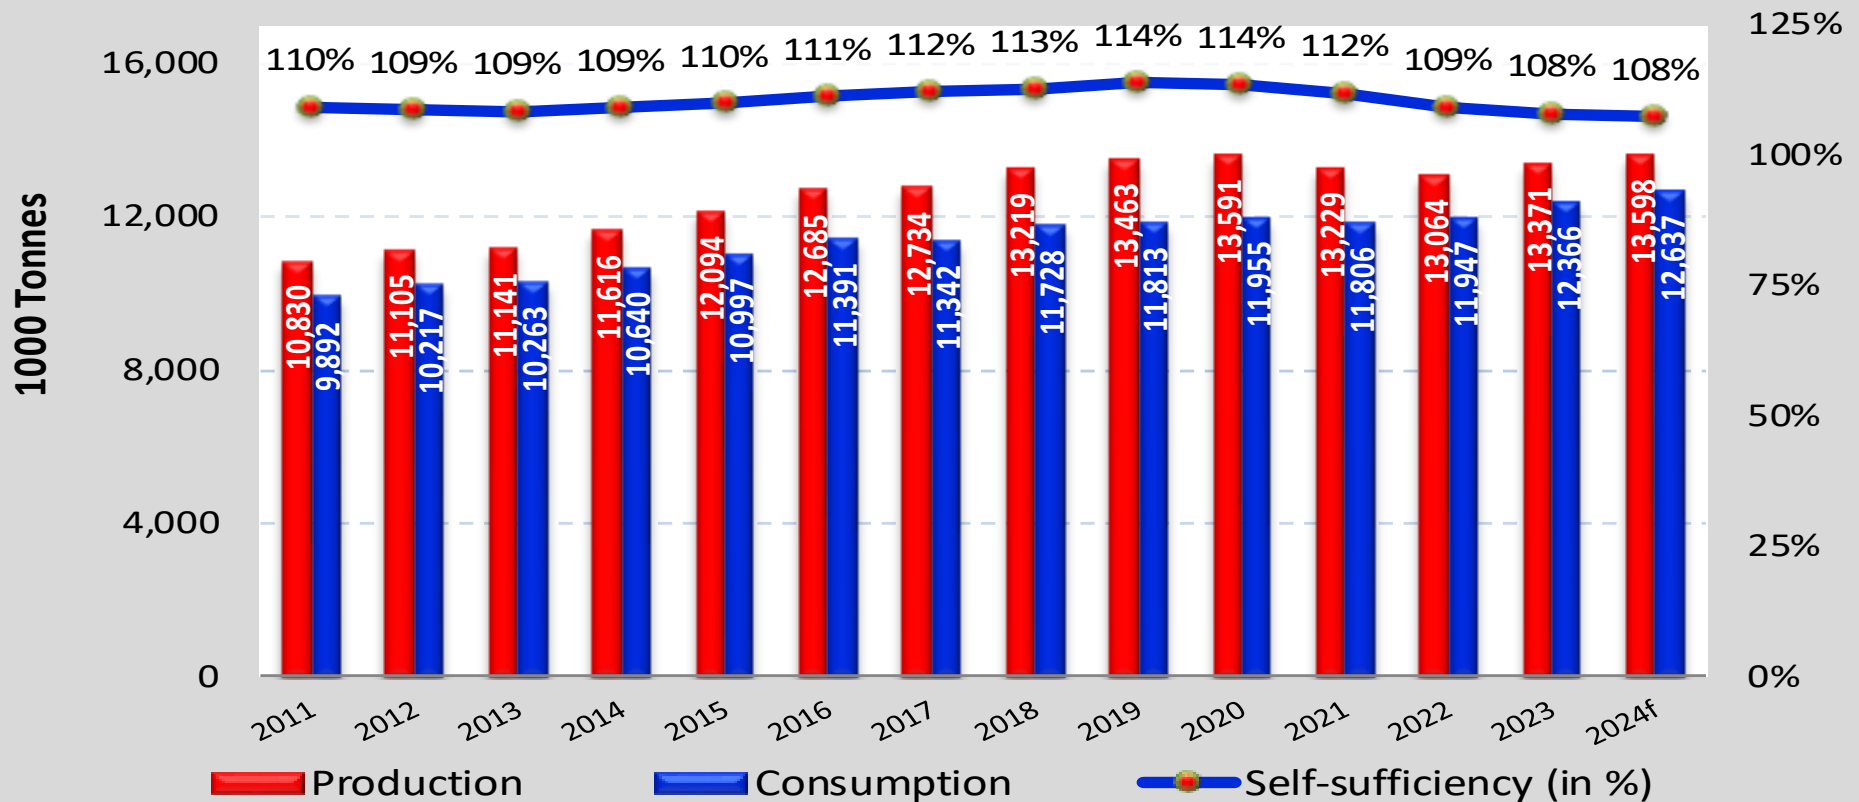

EUR / USD

EUR / BRL

Source: ECB (European Central Bank)

EU placings of broiler chicks (1 000 pieces)

Source: Reg. (EC) 617/2008

EU production forecast of broiler (Tonnes)

Source: Reg. (EC) 617/2008

EU Main Poultry Producers (1000 Tonnes product weight)

6 MS =
73% of total EU
production

Year 2023
Total EU= 13 328
(+ 2.6% over 2022)

Source: Eurostat

EU Poultry meat production (Forecasts based on estimations)

Source: DG AGRI EU Agricultural Outlook

Main Exporters of POULTRY Products (up to August)