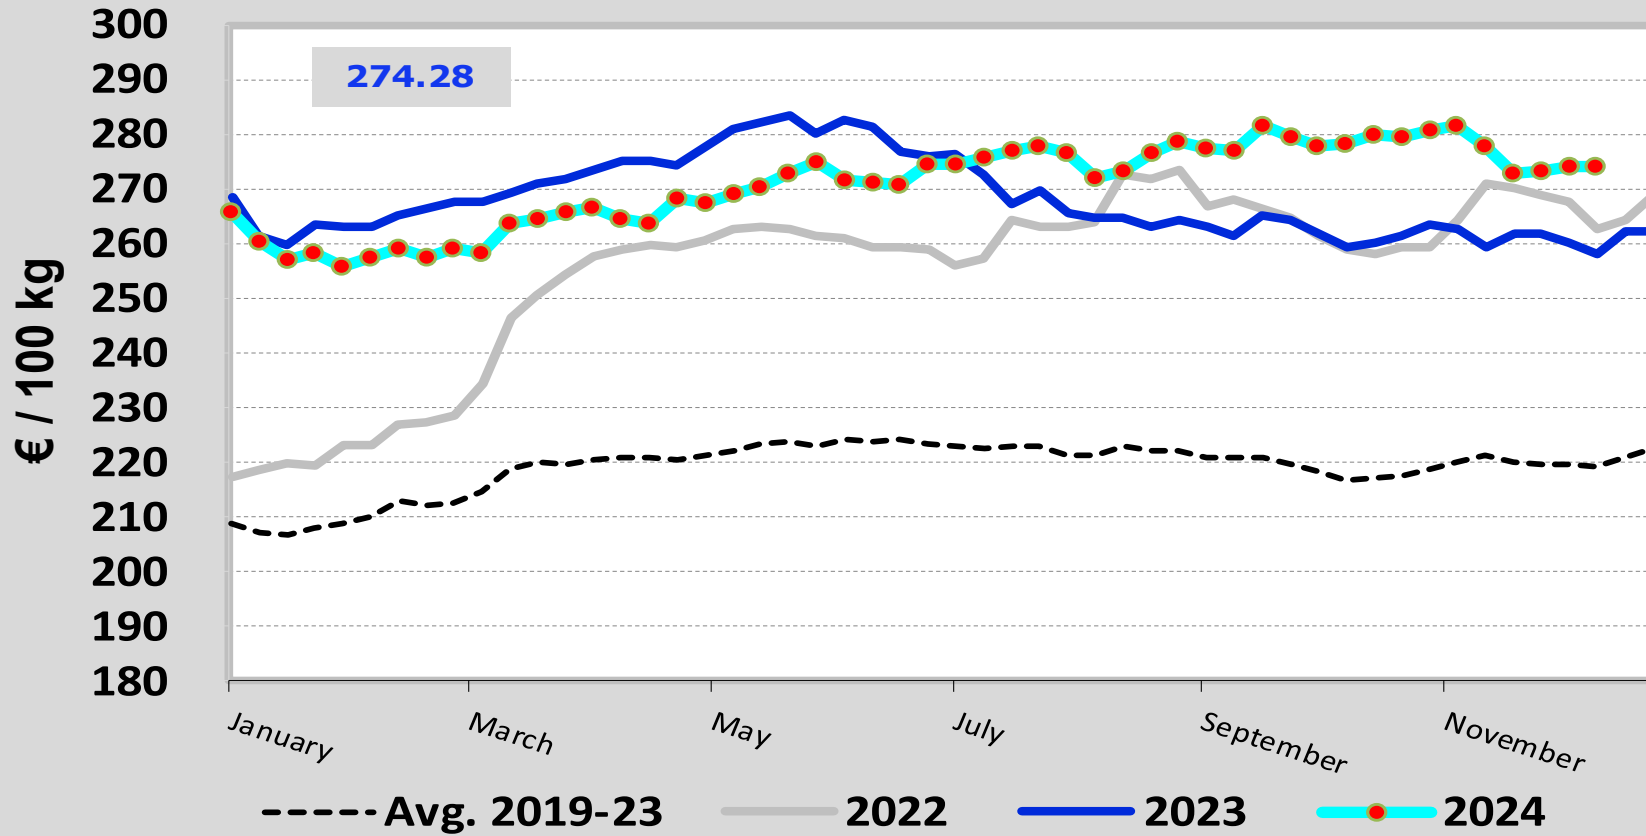

+ 0.1%

- 1.3%

+ 6.3%

Source: MS notifications (Regulation (EC) R.2017/1185)

↓
Next

Agriculture
and Rural
Development

➡ back to Dashboard

BROILER EU WEEKLY AVERAGE PRICE EVOLUTION

Source: MS notifications (Regulation (EC) R.2017/1185)

EU production of poultry meat

Source: MSs notifications – Expert group

EU, USA & BRAZIL BROILER PRICES

Sources : **EU** = weighted average of country prices Broiler 65%
US = weekly USDA prices Fresh chicken grade A ,Chicago
BR = CEPEA/ESALQ chilled chicken prices - São Paulo State