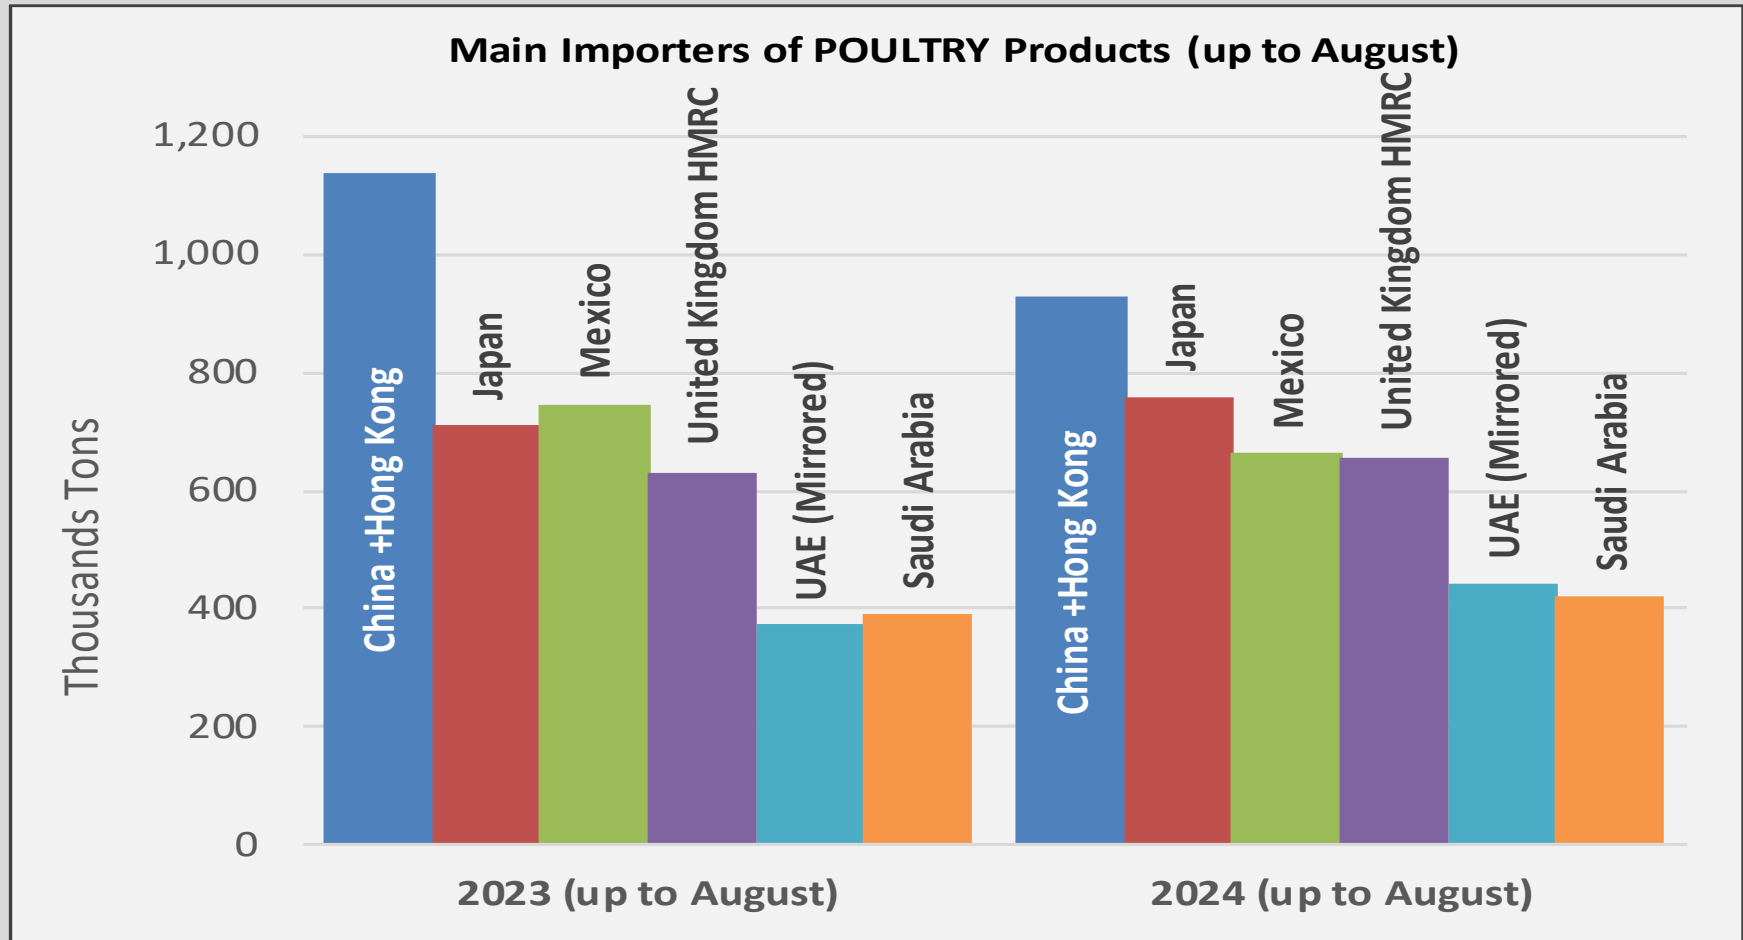

Source : Trade Data Monitor (TDM)

TDM "Mirrored" import data is derived from TDM export data reported by partners