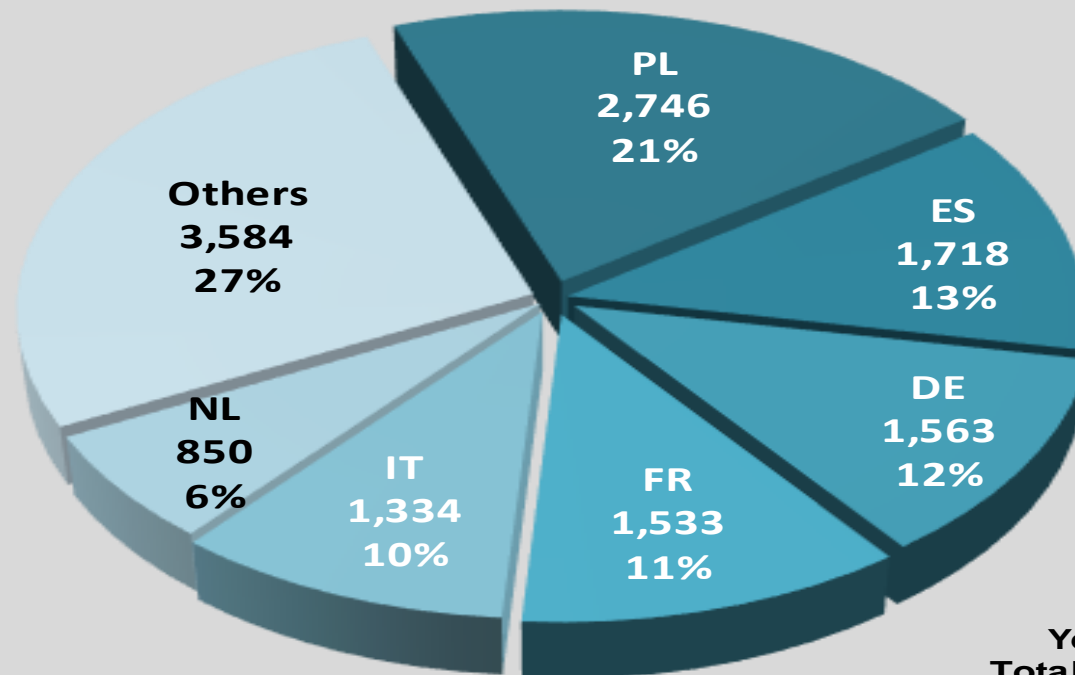

EUR / USD

EUR / BRL

Source: ECB (European Central Bank)

EU placings of broiler chicks (1 000 pieces)

Source: Reg. (EC) 617/2008

EU production forecast of broiler (Tonnes)

Source: Reg. (EC) 617/2008

EU Main Poultry Producers (1000 Tonnes product weight)

6 MS =
73% of total EU
production

Year 2023
Total EU= 13 328
(+ 2.6% over 2022)

Source: Eurostat

EU Poultry meat production (Forecasts based on estimations)

Source: DG AGRI EU Agricultural Outlook

Main Exporters of POULTRY Products (up to August)