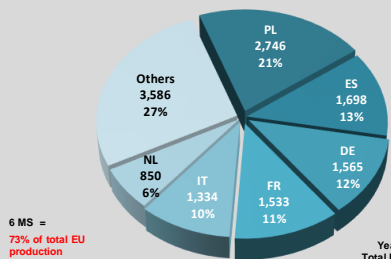

EU Main Poultry Producers (1000 Tonnes product weight)