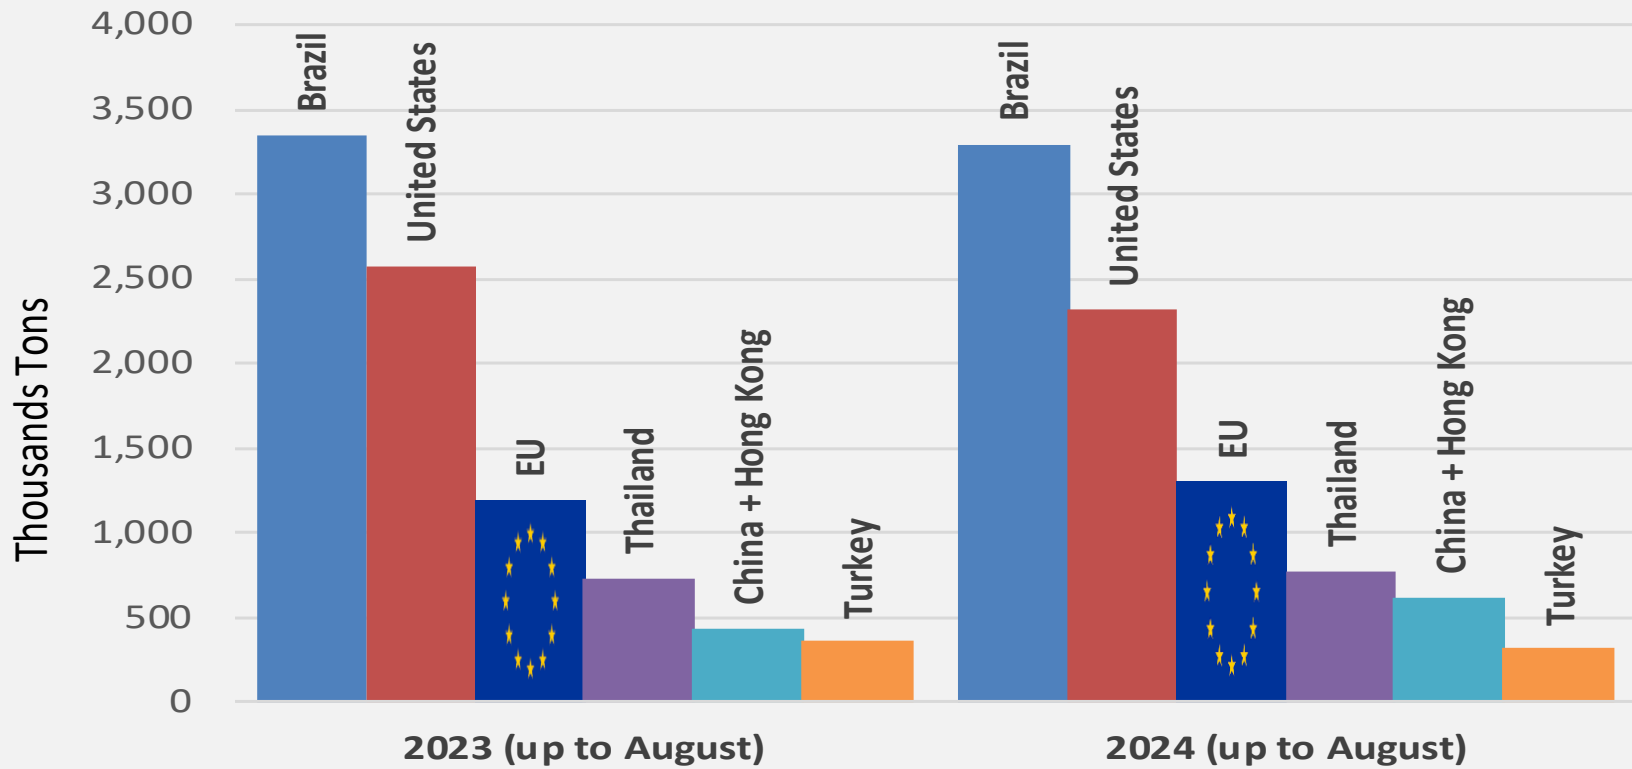

EUR / USD

EUR / BRL

Source: ECB (European Central Bank)

EU placings of broiler chicks (1 000 pieces)

Source: Reg. (EC) 617/2008

EU production forecast of broiler (Tonnes)

Source: Reg. (EC) 617/2008

EU Main Poultry Producers (1000 Tonnes product weight)

6 MS =
73% of total EU
production

Year 2023
Total EU= 13 328
(+ 2.6% over 2022)

Source: Eurostat

EU Poultry meat production (Forecasts based on estimations)

Source: DG AGRI EU Agricultural Outlook

Main Exporters of POULTRY Products (up to August)