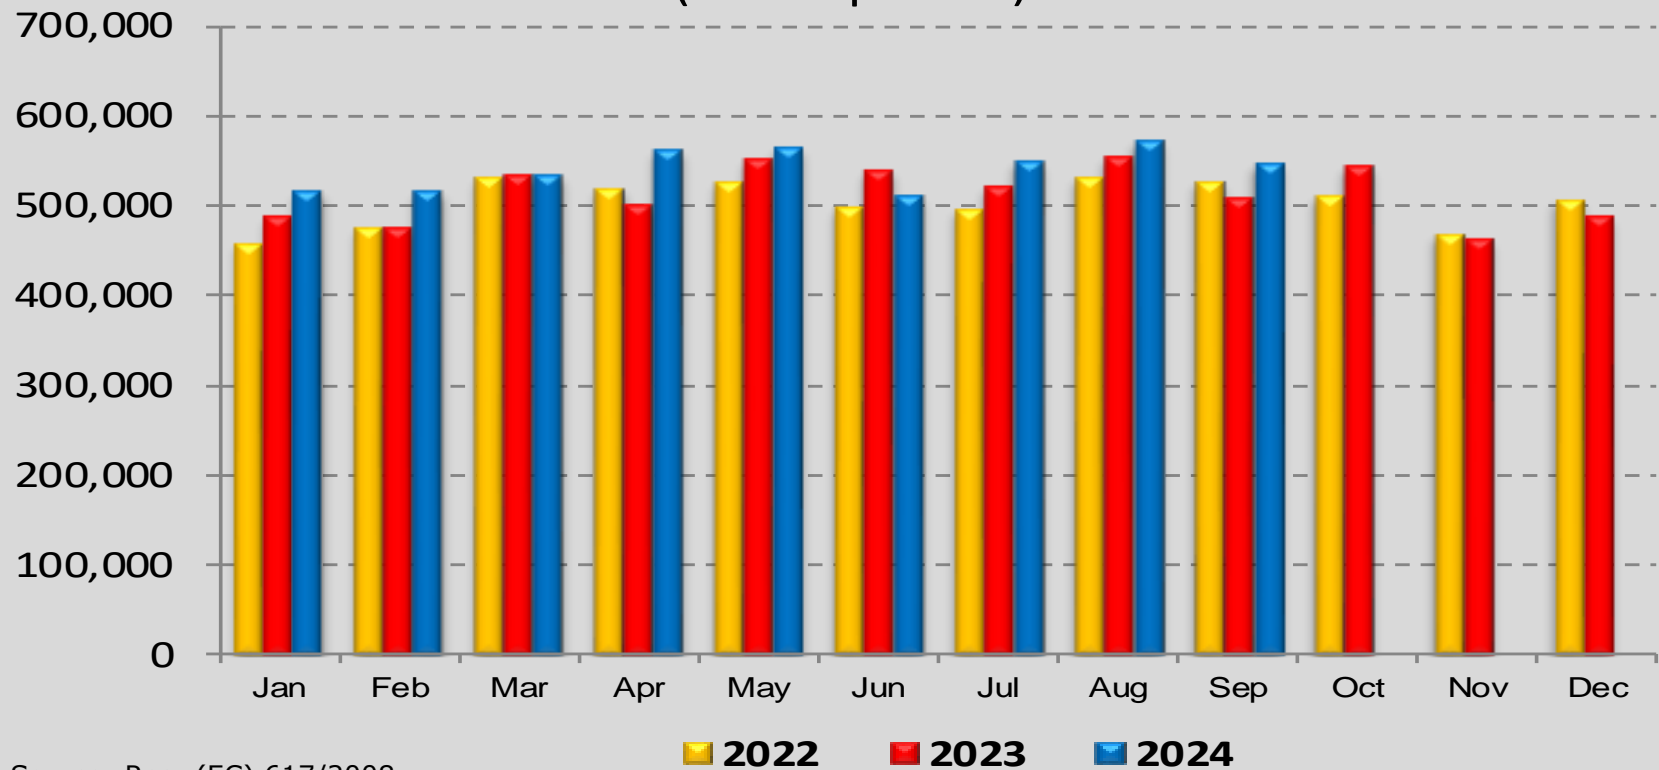

EUR / USD

EUR / BRL

Source: ECB (European Central Bank)

EU placings of broiler chicks (1 000 pieces)

Source: Reg. (EC) 617/2008

EU production forecast of broiler (Tonnes)

Source: Reg. (EC) 617/2008

EU Main Poultry Producers (1000 Tonnes product weight)

6 MS =
73% of total EU
production

Year 2023
Total EU= 13 328
(+ 2.6% over 2022)

Source: Eurostat

EU Poultry meat production (Forecasts based on estimations)

Source: DG AGRI EU Agricultural Outlook

Main Exporters of POULTRY Products (up to August)