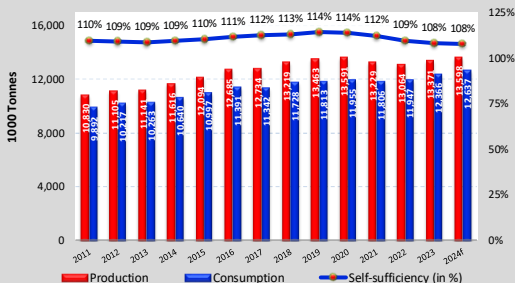

EU Poultry meat production (Forecasts based on estimations)