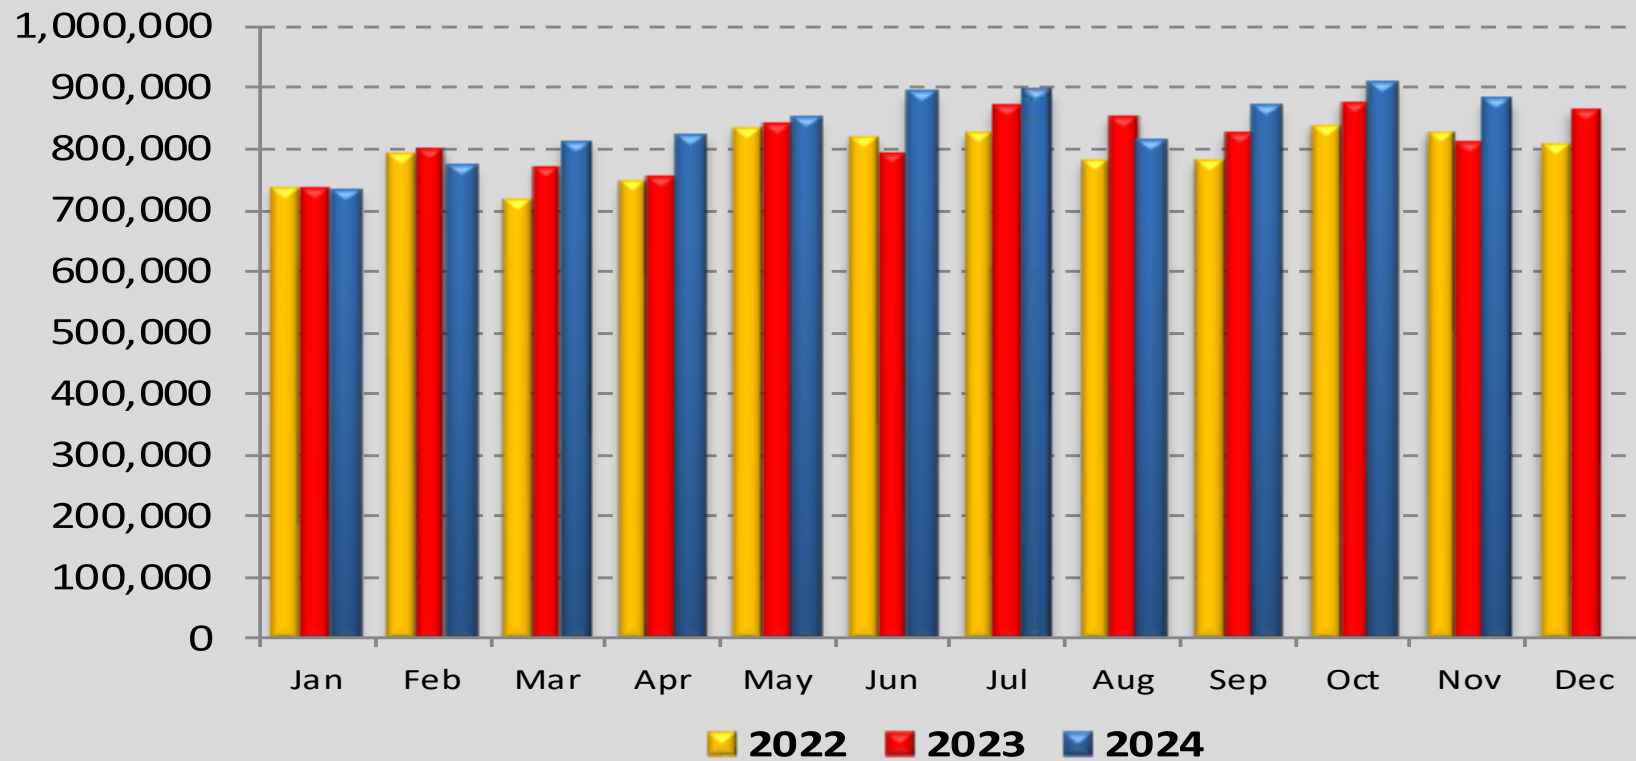

EUR / USD

EUR / BRL

Source: ECB (European Central Bank)

EU placings of broiler chicks (1 000 pieces)

Source: Reg. (EC) 617/2008

EU production forecast of broiler (Tonnes)

Source: Reg. (EC) 617/2008

EU Main Poultry Producers (1000 Tonnes product weight)

6 MS =
73% of total EU
production

Year 2023
Total EU= 13 328
(+ 2.6% over 2022)

Source: Eurostat

EU Poultry meat production (Forecasts based on estimations)

Source: DG AGRI EU Agricultural Outlook

Main Exporters of POULTRY Products (up to August)