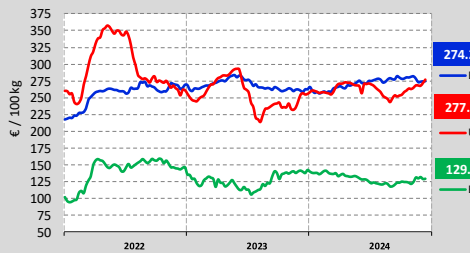

EU WEEK PRICES **50**

EVOLUTION SINCE

last WEEK

last MONTH

last YEAR

BROILER

274.28

€/100 kg carcase weight

+ 0.1%

- 1.3%

+ 6.3%

EU, USA & BRAZIL BROILER PRICES