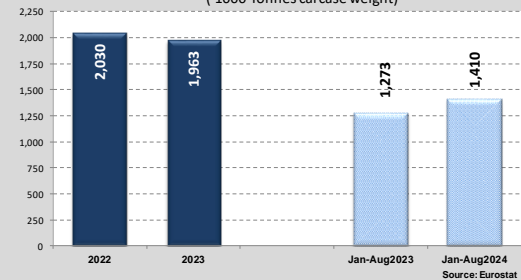

EU Exports evolution (1000 Tonnes carcase weight)

EU EXPORTS (Top Destinations in 2024/2023)

Period:	POULTRY MEAT (Tonnes carcase weight)		
	2023	2024	% Chg
United Kingdom	480,180	493,249	+ 2.7 %
Ghana	94,364	95,783	+ 1.5 %
Congo (Dem. Rep.)	65,136	67,326	+ 3.4 %
Saudi Arabia	40,199	50,155	+ 24.8 %
Vietnam	32,465	46,185	+ 42.3 %
Other destinations	561,079	657,480	+ 17.2 %
Extra-EU	1,273,423	1,410,179	+ 10.7 %