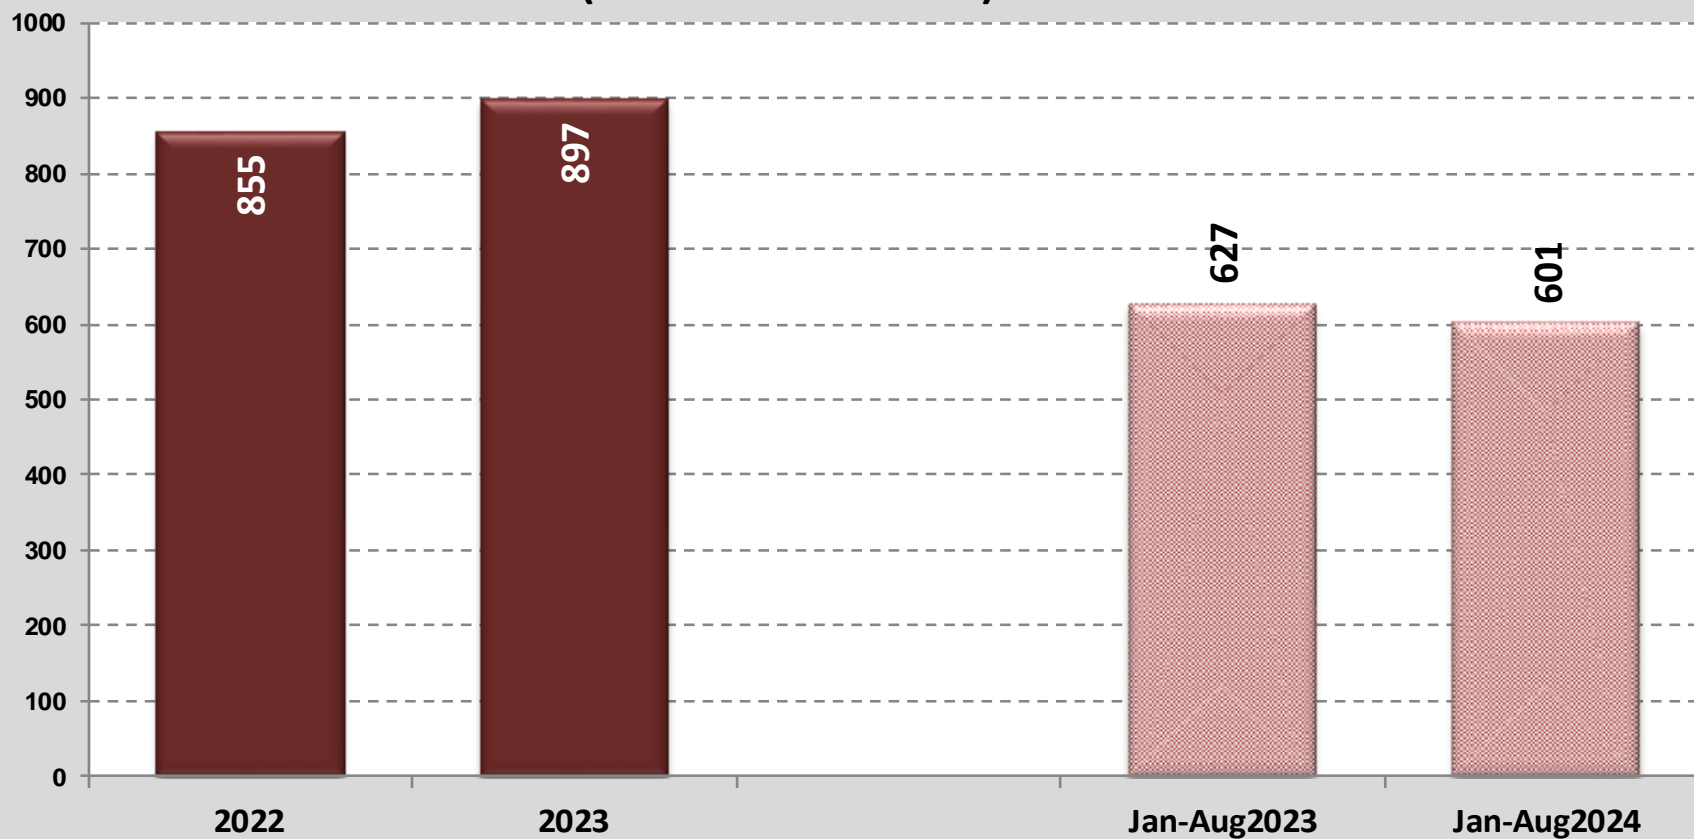

EU Imports evolution (In 1000 tonnes CW)

Source: Eurostat