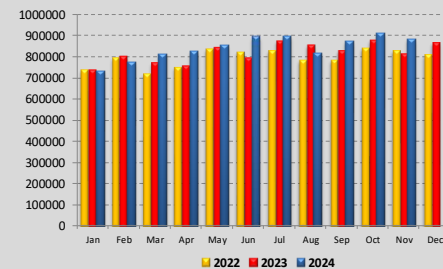

EU production forecast of broiler (Tonnes)