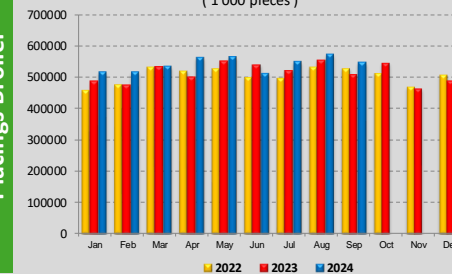

EU placings of broiler chicks (1 000 pieces)