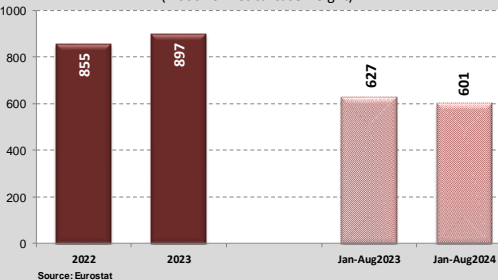

EU Imports evolution (1000 Tonnes carcase weight)

EU IMPORTS (Main Partners in 2024/2023)

Period:	POULTRY MEAT (Tonnes carcase weight)		
	2023	2024	% Chg
Brazil	206,722	181,547	- 12.2 %
Ukraine	168,366	141,108	- 16.2 %
United Kingdom	101,358	130,638	+ 28.9 %
Thailand	113,300	104,806	- 7.5 %
China	26,178	29,262	+ 11.8 %
Other destinations	10,622	13,390	+ 26.1 %
Extra-EU	626,545	600,751	- 4.1 %