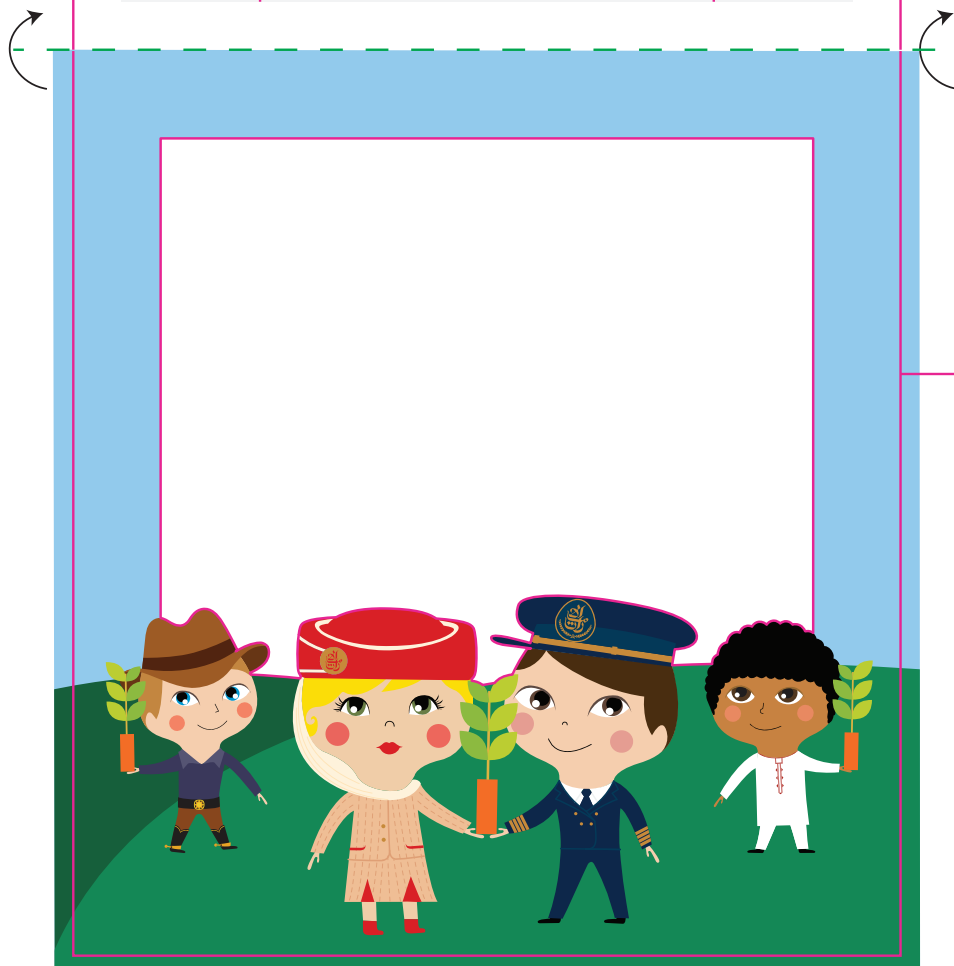

Fold on Green dotted line
bend flap forward

Example of frame once cut, folded and glued

Fold on Green dotted line
bend flap forward

Cut on all Red line

To fabricate this personalised Selfie photo frame print this design from your regular desktop printer selecting the A4 Paper format Print at 100%

Follow the instructions carefully
Cut: Red lines
Fold: Green dotted lines
Photo insert: size 96 x 96 cms

Have fun with the project