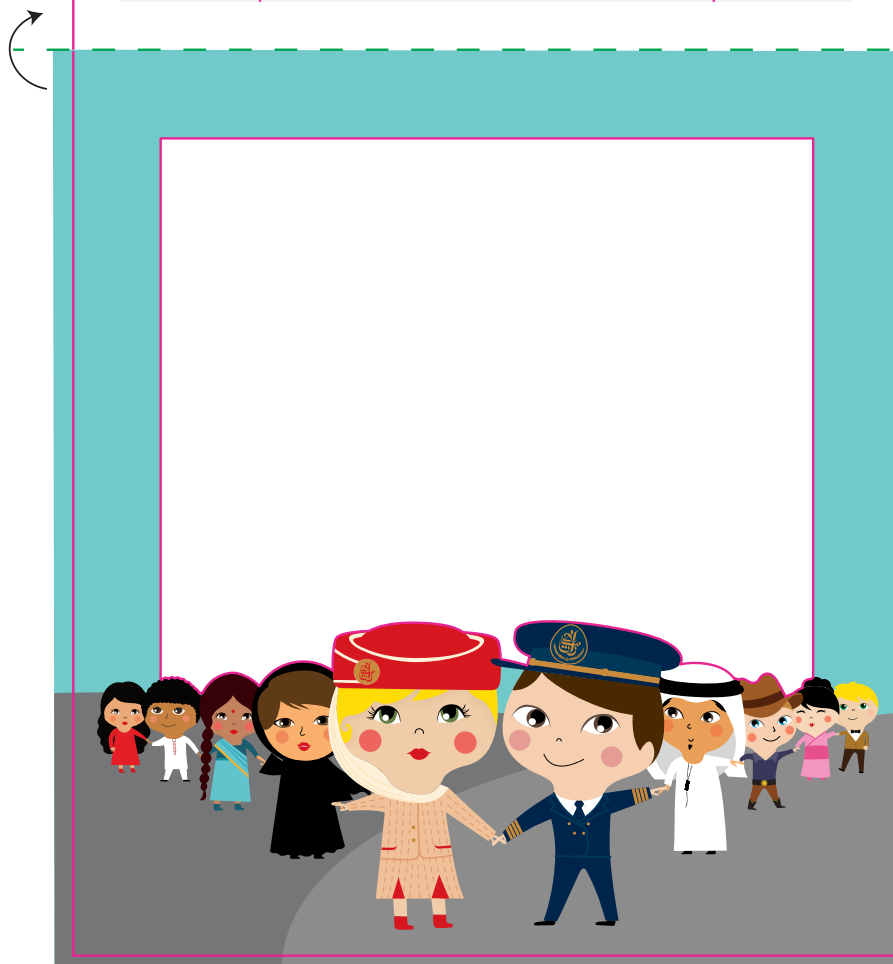

Fold on Green dotted line
bend flap forward

Example of frame once cut, folded and glued

Fold on Green dotted line
bend flap forward

Cut on all Red line

To fabricate this personalised Selfie photo frame print this design from your regular desktop printer selecting the A4 Paper format Print at 100%

Follow the instructions carefully
Cut: Red lines
Fold: Green dotted lines
Photo insert: size 96 x 96 cms

Have fun with the project