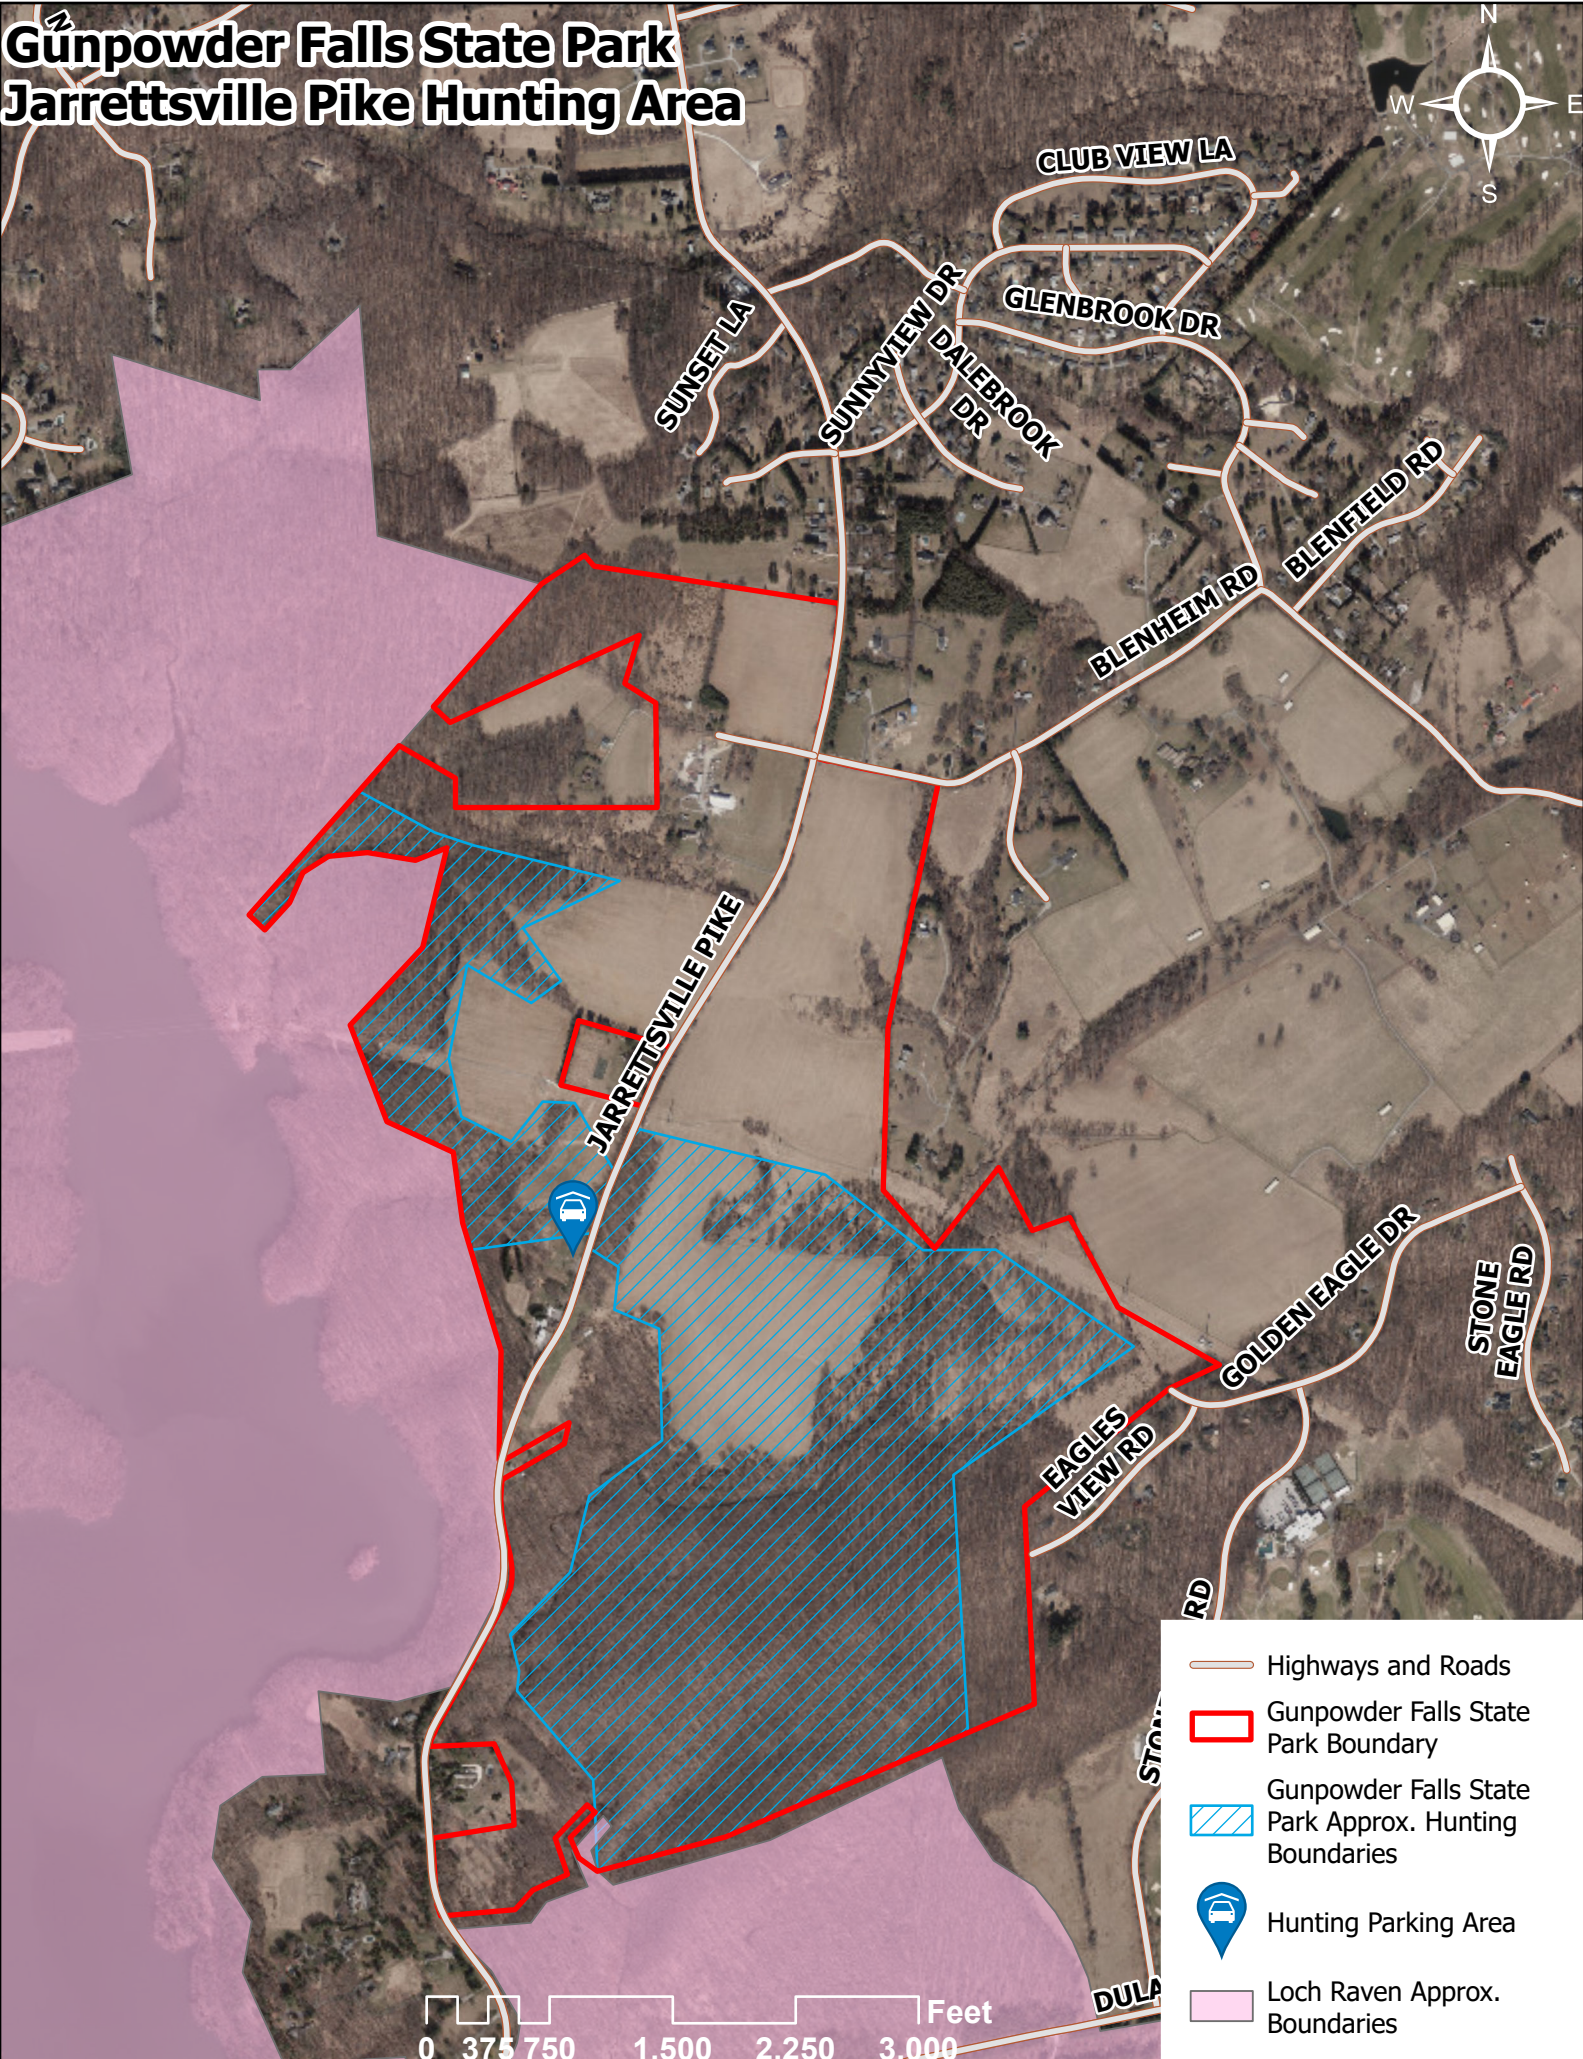

Gunpowder Falls State Park Jarrettsville Pike Hunting Area

- Highways and Roads
- Gunpowder Falls State Park Boundary
- Gunpowder Falls State Park Approx. Hunting Boundaries
- Hunting Parking Area
- Loch Raven Approx. Boundaries

0 375 750 1,500 2,250 3,000 Feet