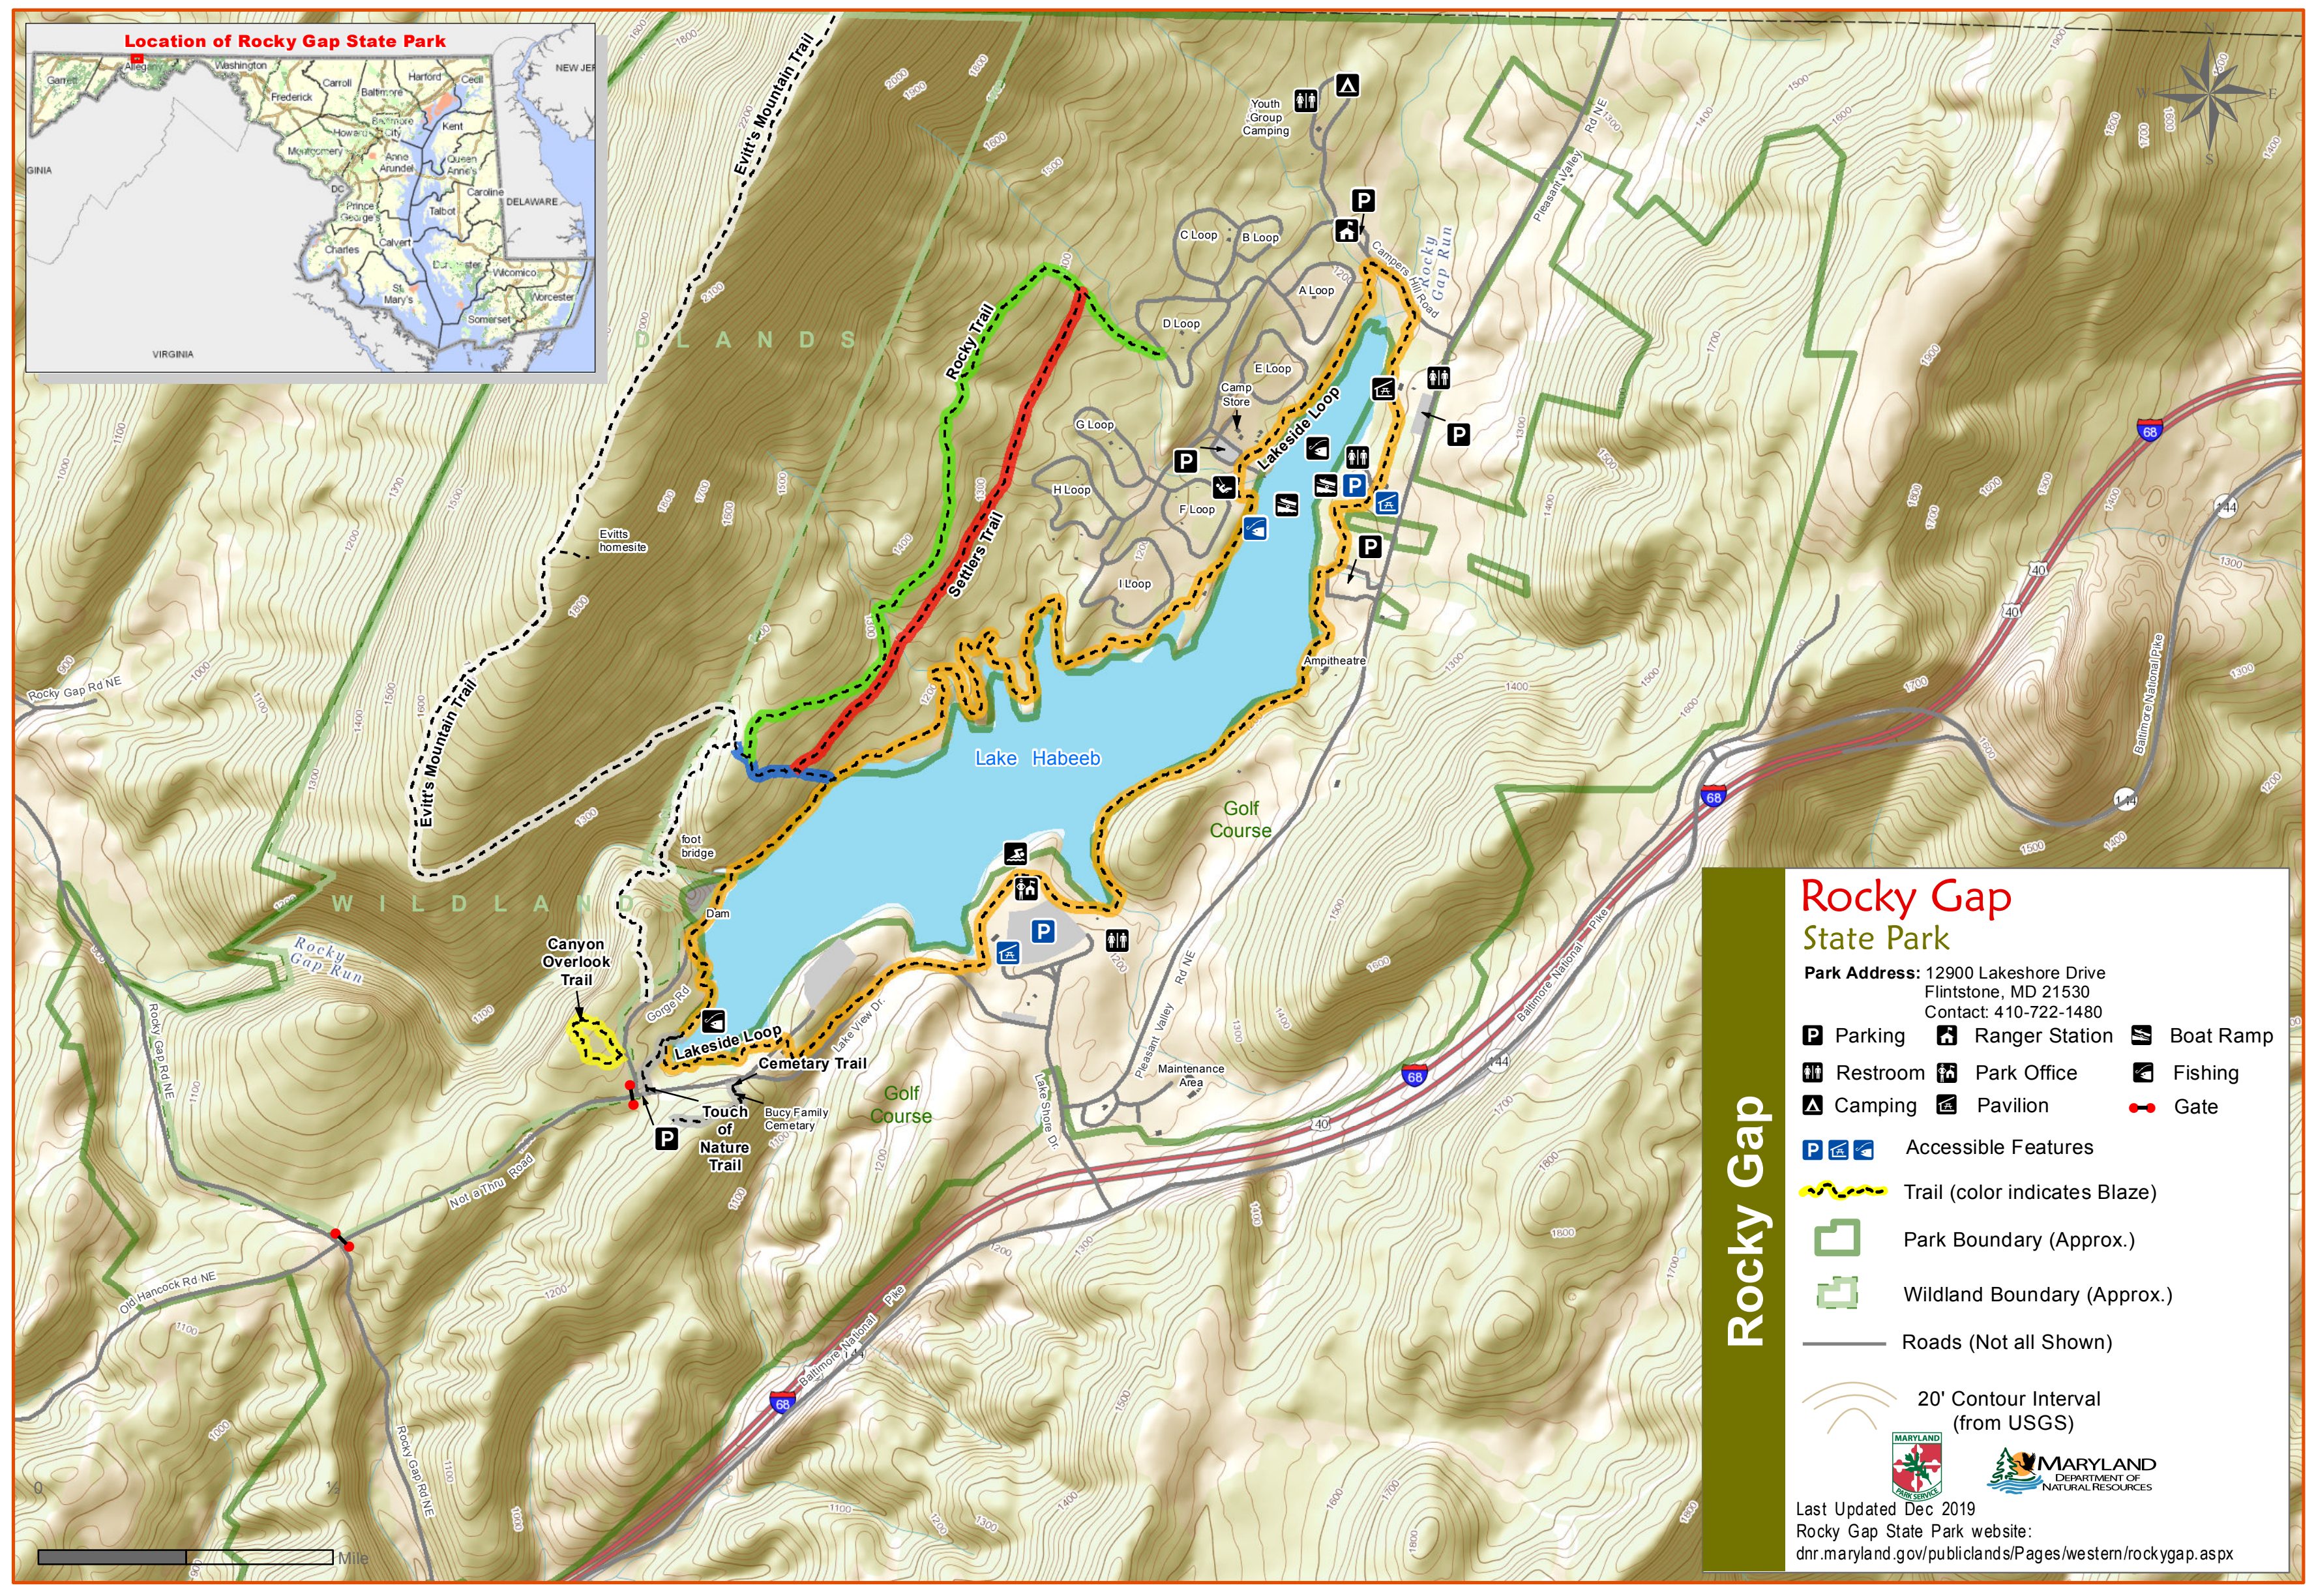

Location of Rocky Gap State Park

Rocky Gap State Park

Park Address: 12900 Lakeshore Drive
 Flintstone, MD 21530
 Contact: 410-722-1480

Parking	Ranger Station	Boat Ramp
Restroom	Park Office	Fishing
Camping	Pavilion	Gate

Accessible Features

Trail (color indicates Blaze)

Park Boundary (Approx.)

Wildland Boundary (Approx.)

Roads (Not all Shown)

20' Contour Interval (from USGS)

Last Updated Dec 2019
 Rocky Gap State Park website:
dnr.maryland.gov/publiclands/Pages/western/rockygap.aspx

Rocky Gap