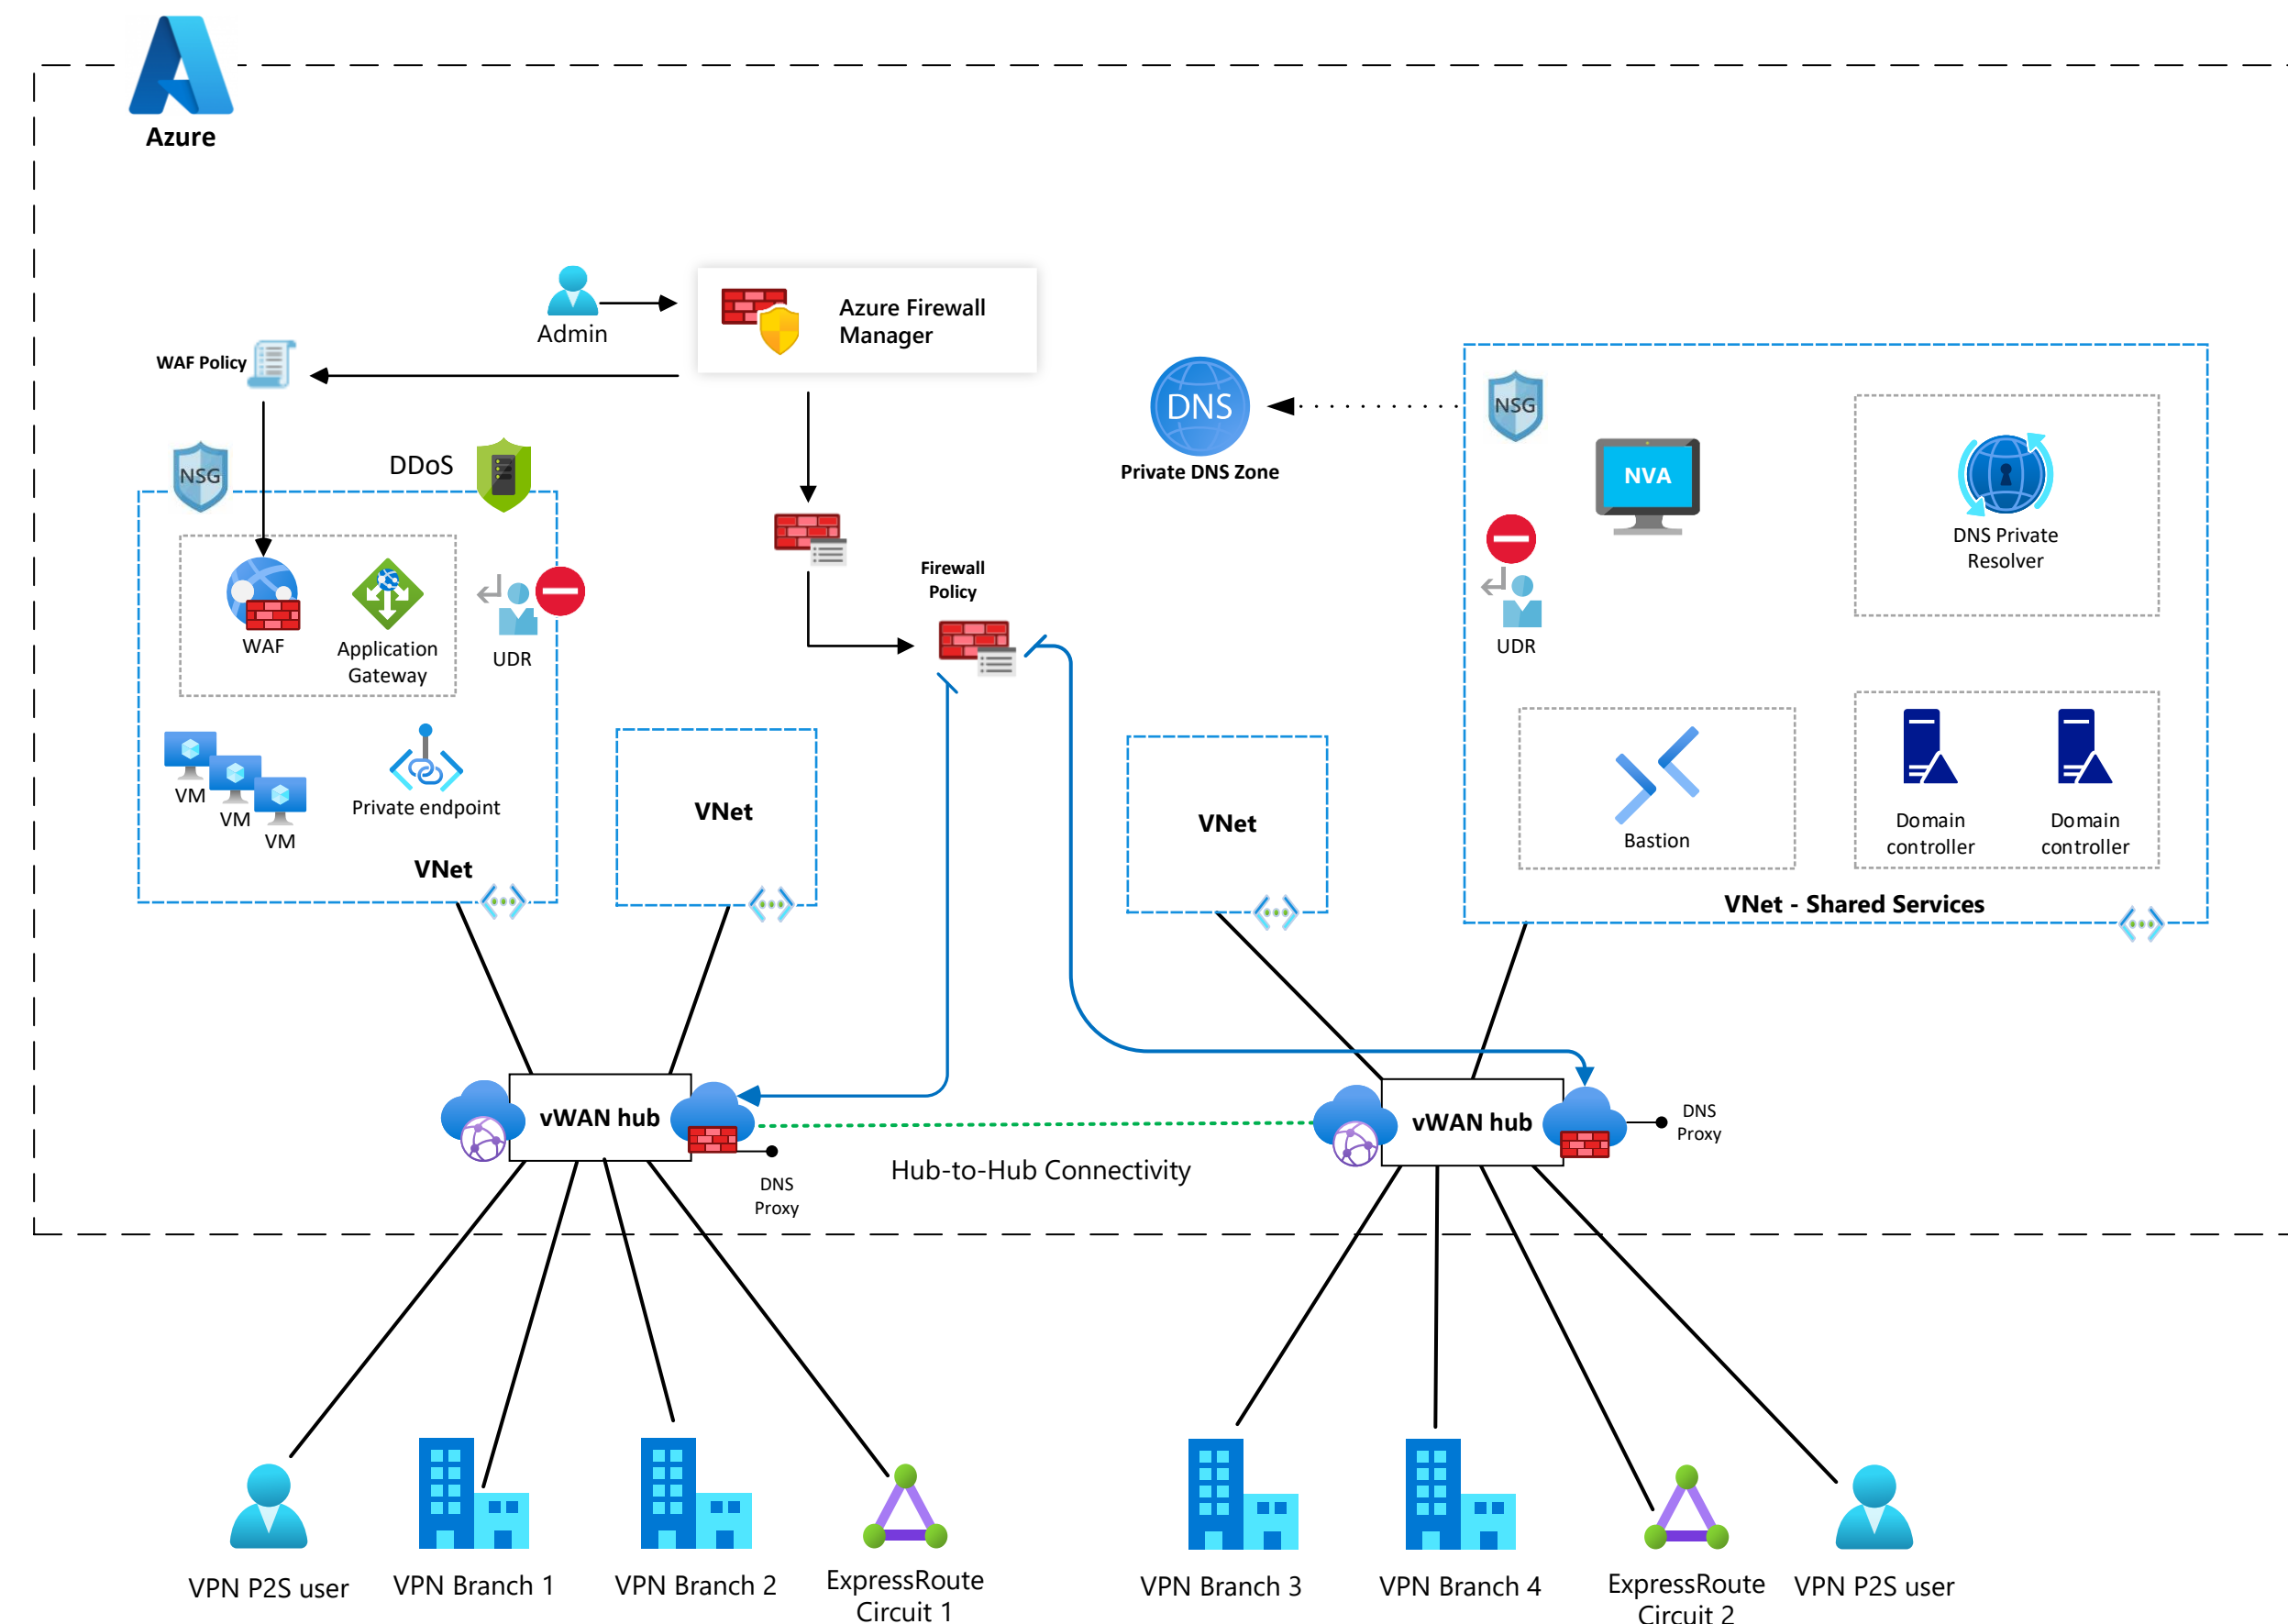

Diagrams for applying Zero Trust principles to Azure Virtual WAN-Reference Architecture

Reference architecture

[Link to the article](#)

Additional posters for applying Zero Trust

 **Zero Trust deployment plan with Microsoft 365**
aka.ms/zero-trust-m365-poster

 **Zero Trust deployment plan with Microsoft Copilot for Microsoft 365**
aka.ms/zero-trust-copilot-m365-poster

 **Apply Zero Trust principles to Azure services**
aka.ms/zero-trust-azure-services-poster

Diagrams for applying Zero Trust principles to Azure Virtual WAN-Logical Architecture

Logical architecture

[Link to the article](#)

Additional posters for applying Zero Trust

- Zero Trust deployment plan with Microsoft 365**
aka.ms/zero-trust-m365-poster
- Zero Trust deployment plan with Microsoft Copilot for Microsoft 365**
aka.ms/zero-trust-copilot-m365-poster
- Apply Zero Trust principles to Azure services**
aka.ms/zero-trust-azure-services-poster