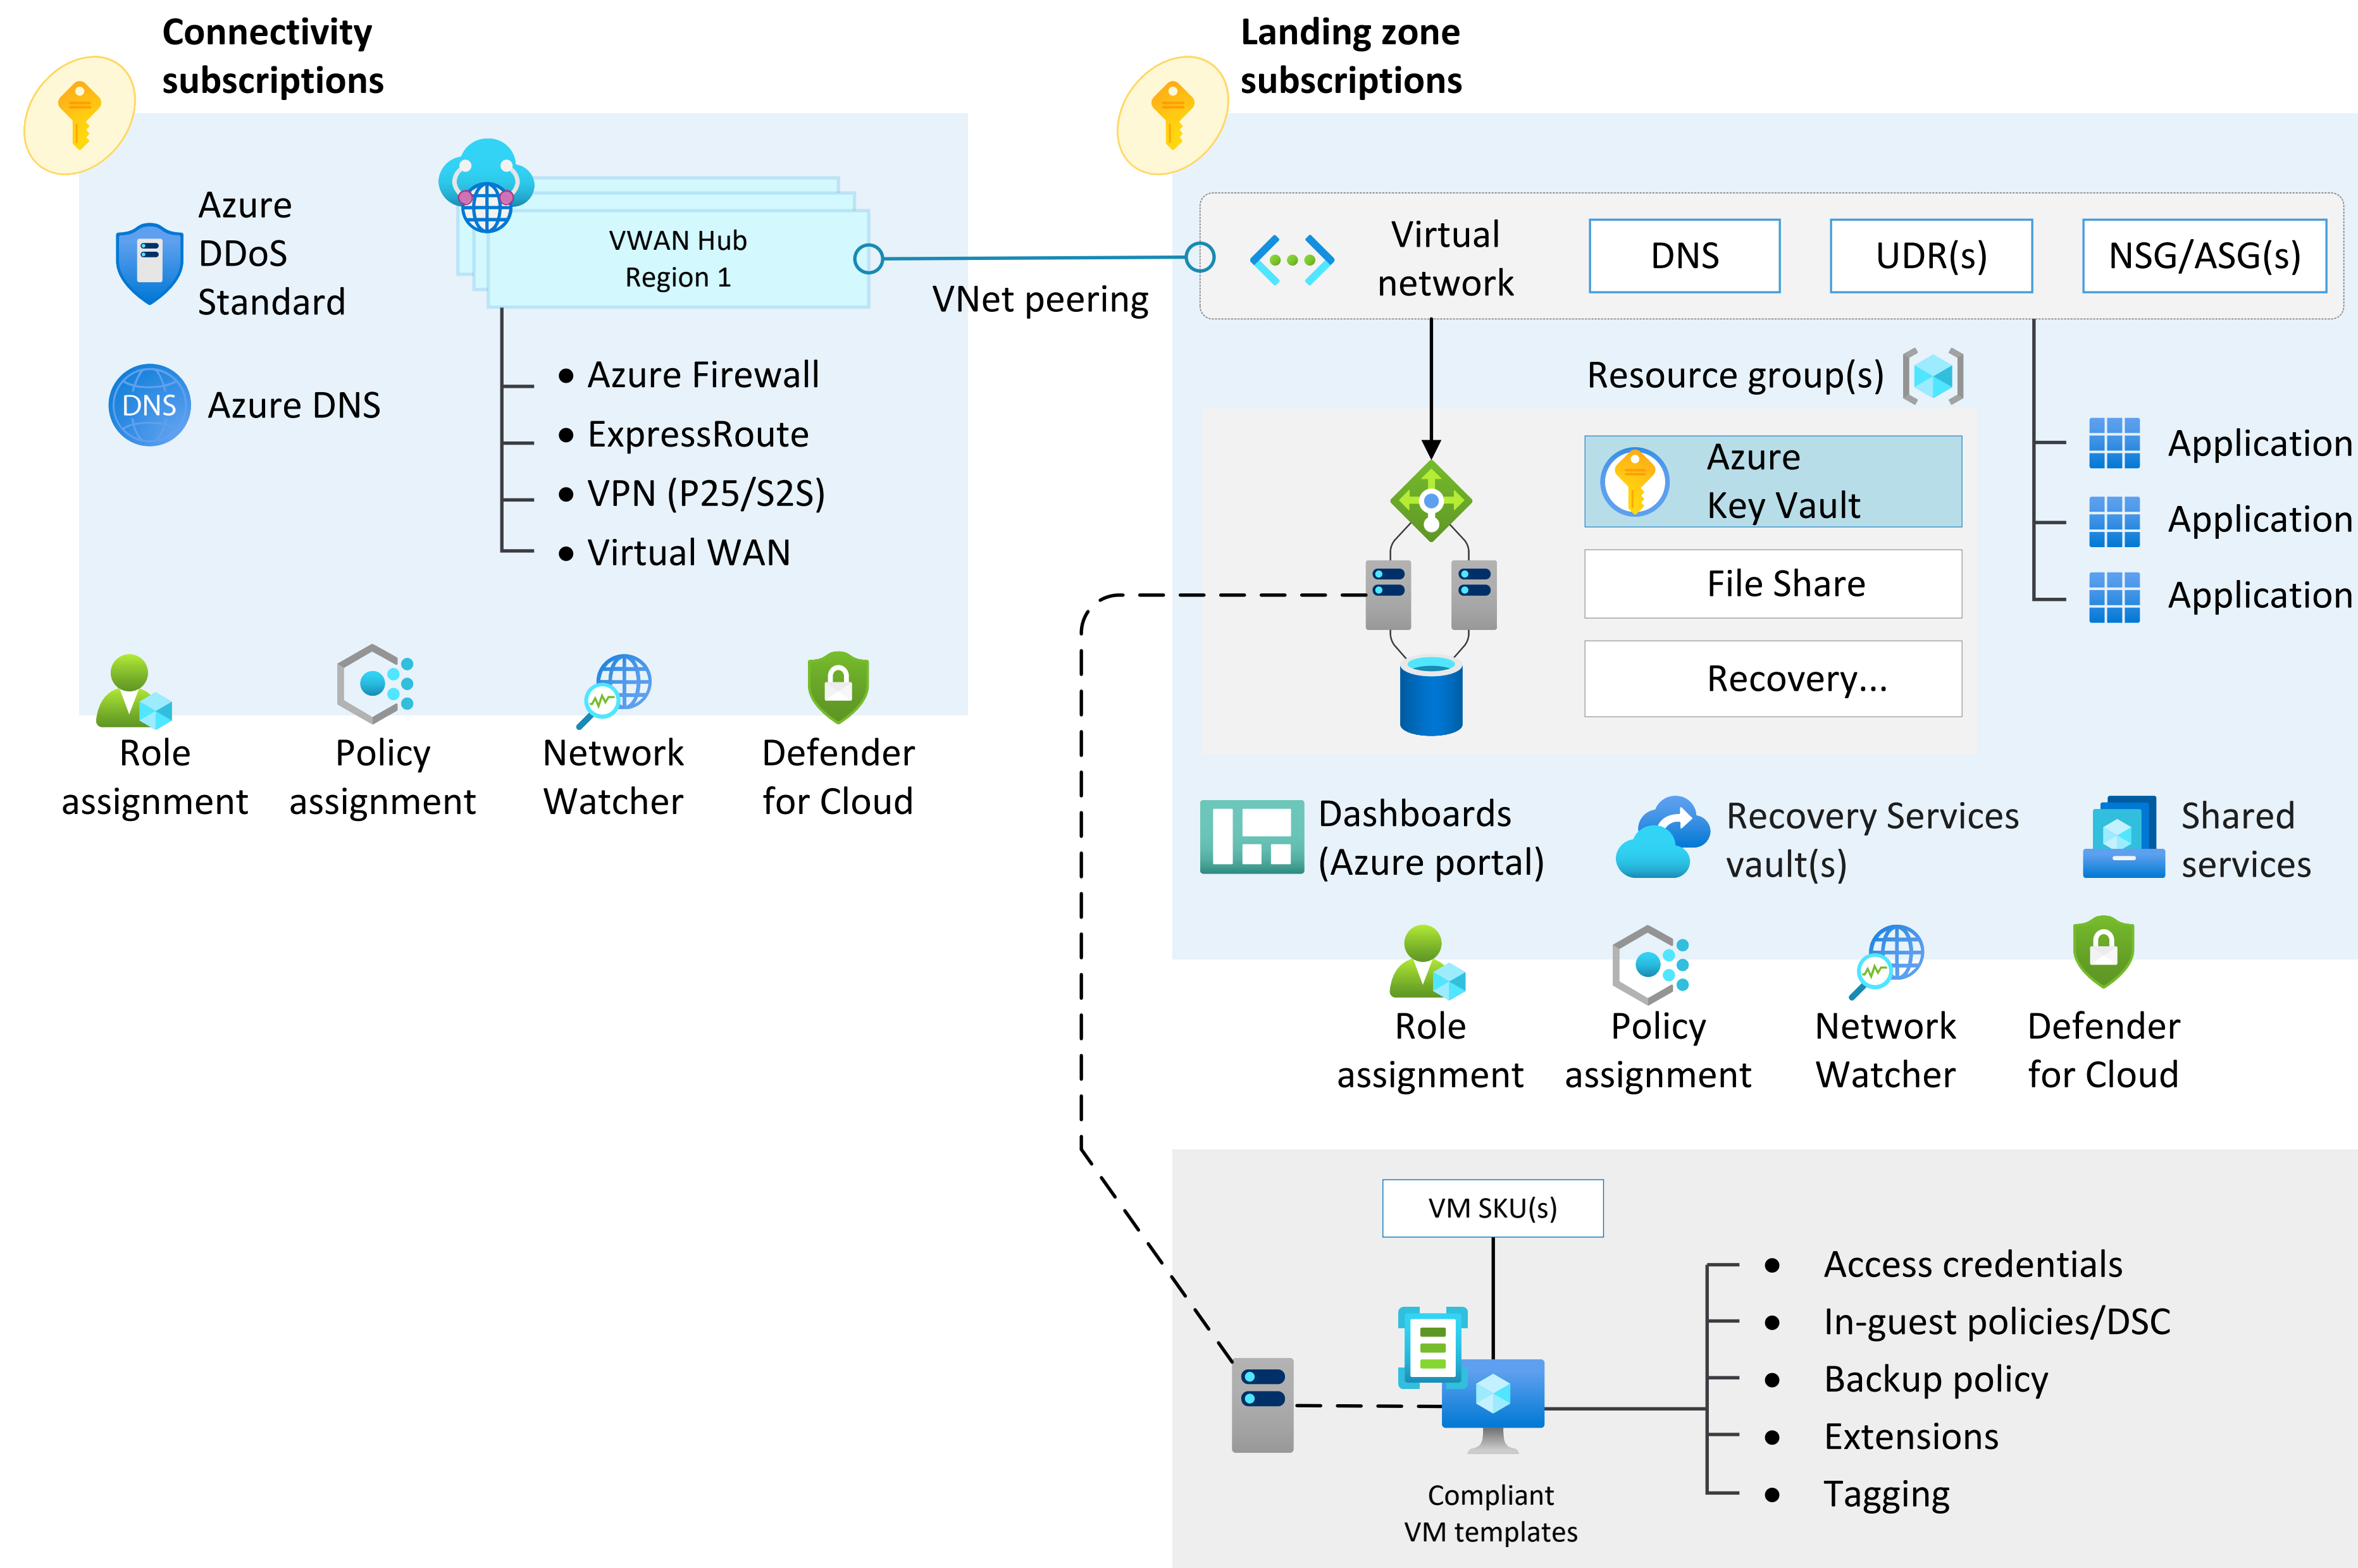

Diagrams for applying Zero Trust principles to Azure Virtual WAN-Reference Architecture

Reference architecture

[Link to the article](#)

Additional posters for applying Zero Trust

 **Zero Trust deployment plan with Microsoft 365**
aka.ms/zero-trust-m365-poster

 **Zero Trust deployment plan with Microsoft Copilot for Microsoft 365**
aka.ms/zero-trust-copilot-m365-poster

 **Apply Zero Trust principles to Azure services**
aka.ms/zero-trust-azure-services-poster

Diagrams for applying Zero Trust principles to Azure Virtual WAN-Logical Architecture

Logical architecture

[Link to the article](#)

Additional posters for applying Zero Trust

- Zero Trust deployment plan with Microsoft 365**
aka.ms/zero-trust-m365-poster
- Zero Trust deployment plan with Microsoft Copilot for Microsoft 365**
aka.ms/zero-trust-copilot-m365-poster
- Apply Zero Trust principles to Azure services**
aka.ms/zero-trust-azure-services-poster