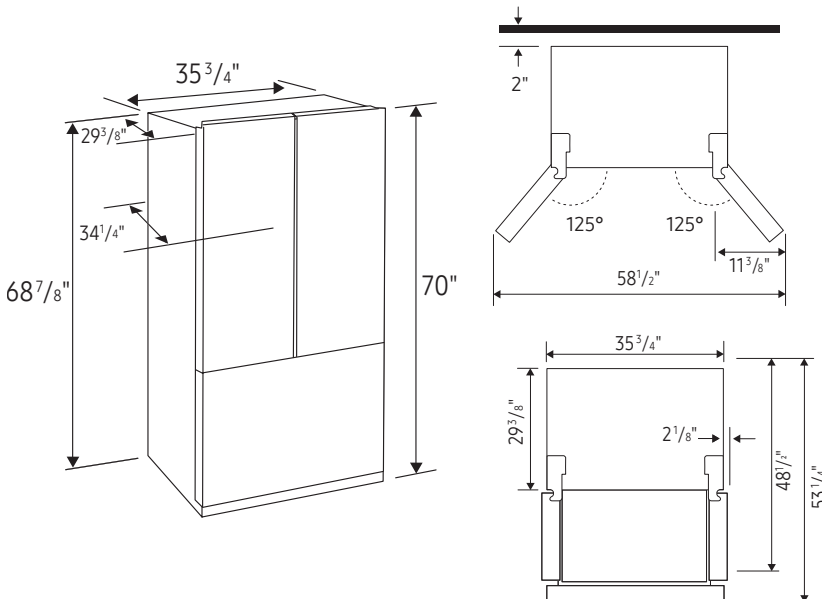

Dimensions

Total Capacity: 29.8 cu. ft.

Refrigerator: 20.8 cu. ft.

- 4 Tempered Glass Spill-Proof Shelves
- 2 Clear Drawers, Including Crisper+
- 2 Large Pantry Drawers
- 8 Door Bins
  - Right: 1 Gallon Bin, 3 Regular Bins
  - Left: 4 Regular Bins
- Surface Lighting

Freezer: 9.0 cu. ft.

- Dual Ice Maker in Freezer (Cubed Ice AND Ice Bites)
- Ice Bucket with Cover and 1 Scoop
- Produces up to 5.3 lbs ice/day, stores up to 9.9 lbs
- High Efficiency LED Lighting

Accessories

Water Filter: HAF-QIN

Warranty

- One (1) Year Parts and Labor on Refrigerator
- Two (2) Years Parts and Labor on Ice Maker
- Five (5) Years Parts and Labor on Sealed Refrigeration System Only*
- Ten (10) Years Parts and Five (5) Years Labor on Digital Inverter Compressor

*Compressor, evaporator, condenser, drier and connecting tubing.

Product Dimensions

Dimensions (WxHxD with hinges and doors):
35³/₄" x 70" x 34¹/₄"

Dimensions (WxHxD without hinges and door):
35³/₄" x 68⁷/₈" x 29³/₈"

Shipping Dimensions (WxHxD)

Dimensions: 38¹/₄" x 75³/₄" x 36¹/₄"

Color	Model #	UPC Code	Product & Shipping Weight (lbs)	
Custom Panel-Ready with Charcoal Glass Family Hub™ Panel	RF30BB6900AC	887276624433	328.5	352.7
Custom Panel-Ready with White Glass Family Hub™ Panel	RF30BB6900AW	887276639932	328.5	352.7
White Glass Top and Family Hub™ Panels with Matte Gray Glass Bottom Panel	RF30BB69006M	887276639925	346.1	370.4