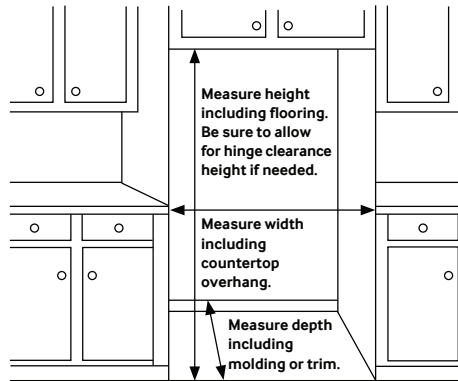

Rating

ENERGY STAR® rated:
693 kWh/yr

RF30BB6900

SAMSUNG

Bespoke 3-Door French Door Refrigerator (30 cu. ft.) with Family Hub™

Installation Specifications

1. Measure the height, width and depth of the opening, making sure to include baseboards, molding tile, countertop overhang, etc. Check to be sure there is enough room to open the door (consider walls, islands or other obstacles when measuring).
2. Refer to illustration below to determine dimensions.
3. Allow 2.5" of clearance on hinge side of refrigerator when installing next to a wall where handle may make contact.
4. Allow 1" minimum clearance at rear for proper air circulation and water/electrical connections. Allow a 3/8" minimum clearance at sides and top for ease of installation.
5. Ensure each door and entryway in the home is wide enough for the refrigerator to be moved through easily.

For optimal usage and ability to open refrigerator doors completely, do not install next to a wall.

Please note: The following dimension and cutout information is for planning purposes only. For complete installation details, consult manual packed with product, or download manual online at samsung.com.

Dimensions

Total Capacity: 29.8 cu. ft.

Refrigerator: 20.8 cu. ft.

- 4 Tempered Glass Spill-Proof Shelves
- 2 Clear Drawers, Including Crisper+
- 2 Large Pantry Drawers
- 8 Door Bins
 - Right: 1 Gallon Bin, 3 Regular Bins
 - Left: 4 Regular Bins
- Surface Lighting

Shipping Dimensions (WxHxD)

Dimensions: 38¹/₄" x 75³/₄" x 36¹/₄"

Color	Model #	UPC Code	Product & Shipping Weight (lbs)	
Custom Panel-Ready with Charcoal Glass Family Hub™ Panel	RF30BB6900AC	887276624433	328.5	352.7
Custom Panel-Ready with White Glass Family Hub™ Panel	RF30BB6900AW	887276639932	328.5	352.7
White Glass Top and Family Hub™ Panels with Matte Gray Glass Bottom Panel	RF30BB69006M	887276639925	346.1	370.4