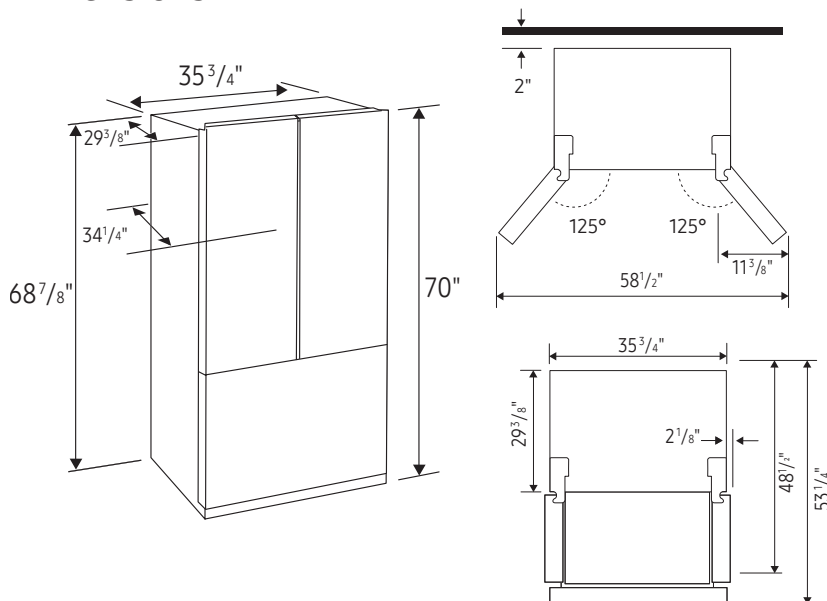

Dimensions

Total Capacity: 29.8 cu. ft.

Refrigerator: 20.8 cu. ft.

- 4 Tempered Glass Spill-Proof Shelves
- 2 Clear Drawers, Including Crisper+
- 2 Large Pantry Drawers
- 8 Door Bins
  - Right: 1 Gallon Bin, 3 Regular Bins
  - Left: 4 Regular Bins
- Surface Lighting

Freezer: 9.0 cu. ft.

- Dual Ice Maker in Freezer (Cubed Ice AND Ice Bites)
- Ice Bucket with Cover and 1 Scoop
- Produces up to 5.3 lbs ice/day, stores up to 9.9 lbs
- High Efficiency LED Lighting

Accessories

Water Filter: HAF-QIN

Warranty

One (1) Year Parts and Labor on Refrigerator
Five (5) Years Parts and Labor on Sealed Refrigeration System Only*
Ten (10) Years Parts and Five (5) Years Labor on Digital Inverter Compressor

*Compressor, evaporator, condenser, drier and connecting tubing.

Product Dimensions

Dimensions (WxHxD with hinges and doors):
35³/₄" x 70" x 34¹/₄"

Dimensions (WxHxD without hinges and door):
35³/₄" x 68⁷/₈" x 29³/₈"

Shipping Dimensions (WxHxD)

Dimensions: 38¹/₄" x 75³/₄" x 36¹/₄"

Color	Model #	UPC Code	Product & Shipping Weight (lbs)	
Custom Panel-Ready with Charcoal Glass Family Hub™ Panel	RF30BB6900AC	887276624433	328.5	352.7
Custom Panel-Ready with White Glass Family Hub™ Panel	RF30BB6900AW	887276639932	328.5	352.7
White Glass Top and Family Hub™ Panels with Matte Gray Glass Bottom Panel	RF30BB69006M	887276639925	346.1	370.4