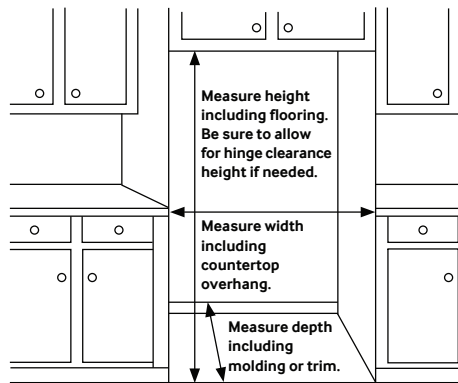

Rating

ENERGY STAR® rated:
693 kWh/yr

RF30BB6900

SAMSUNG

Bespoke 3-Door French Door Refrigerator (30 cu. ft.) with Family Hub™

Installation Specifications

1. Measure the height, width and depth of the opening, making sure to include baseboards, molding tile, countertop overhang, etc. Check to be sure there is enough room to open the door (consider walls, islands or other obstacles when measuring).
2. Refer to illustration below to determine dimensions.
3. Allow 2.5" of clearance on hinge side of refrigerator when installing next to a wall where handle may make contact.
4. Allow 1" minimum clearance at rear for proper air circulation and water/electrical connections. Allow a 3/8" minimum clearance at sides and top for ease of installation.
5. Ensure each door and entryway in the home is wide enough for the refrigerator to be moved through easily.

For optimal usage and ability to open refrigerator doors completely, do not install next to a wall.

Please note: The following dimension and cutout information is for planning purposes only. For complete installation details, consult manual packed with product, or download manual online at samsung.com.

*Compressor, evaporator, condenser, drier and connecting tubing.

Product Dimensions

Dimensions (WxHxD with hinges and doors):
35³/₄" x 70" x 34¹/₄"

Dimensions (WxHxD without hinges and door):
35³/₄" x 68⁷/₈" x 29³/₈"

Shipping Dimensions (WxHxD)

Dimensions: 38¹/₄" x 75³/₄" x 36¹/₄"

Color	Model #	UPC Code	Product & Shipping Weight (lbs)	
Custom Panel-Ready with Charcoal Glass Family Hub™ Panel	RF30BB6900AC	887276624433	328.5	352.7
Custom Panel-Ready with White Glass Family Hub™ Panel	RF30BB6900AW	887276639932	328.5	352.7
White Glass Top and Family Hub™ Panels with Matte Gray Glass Bottom Panel	RF30BB69006M	887276639925	346.1	370.4