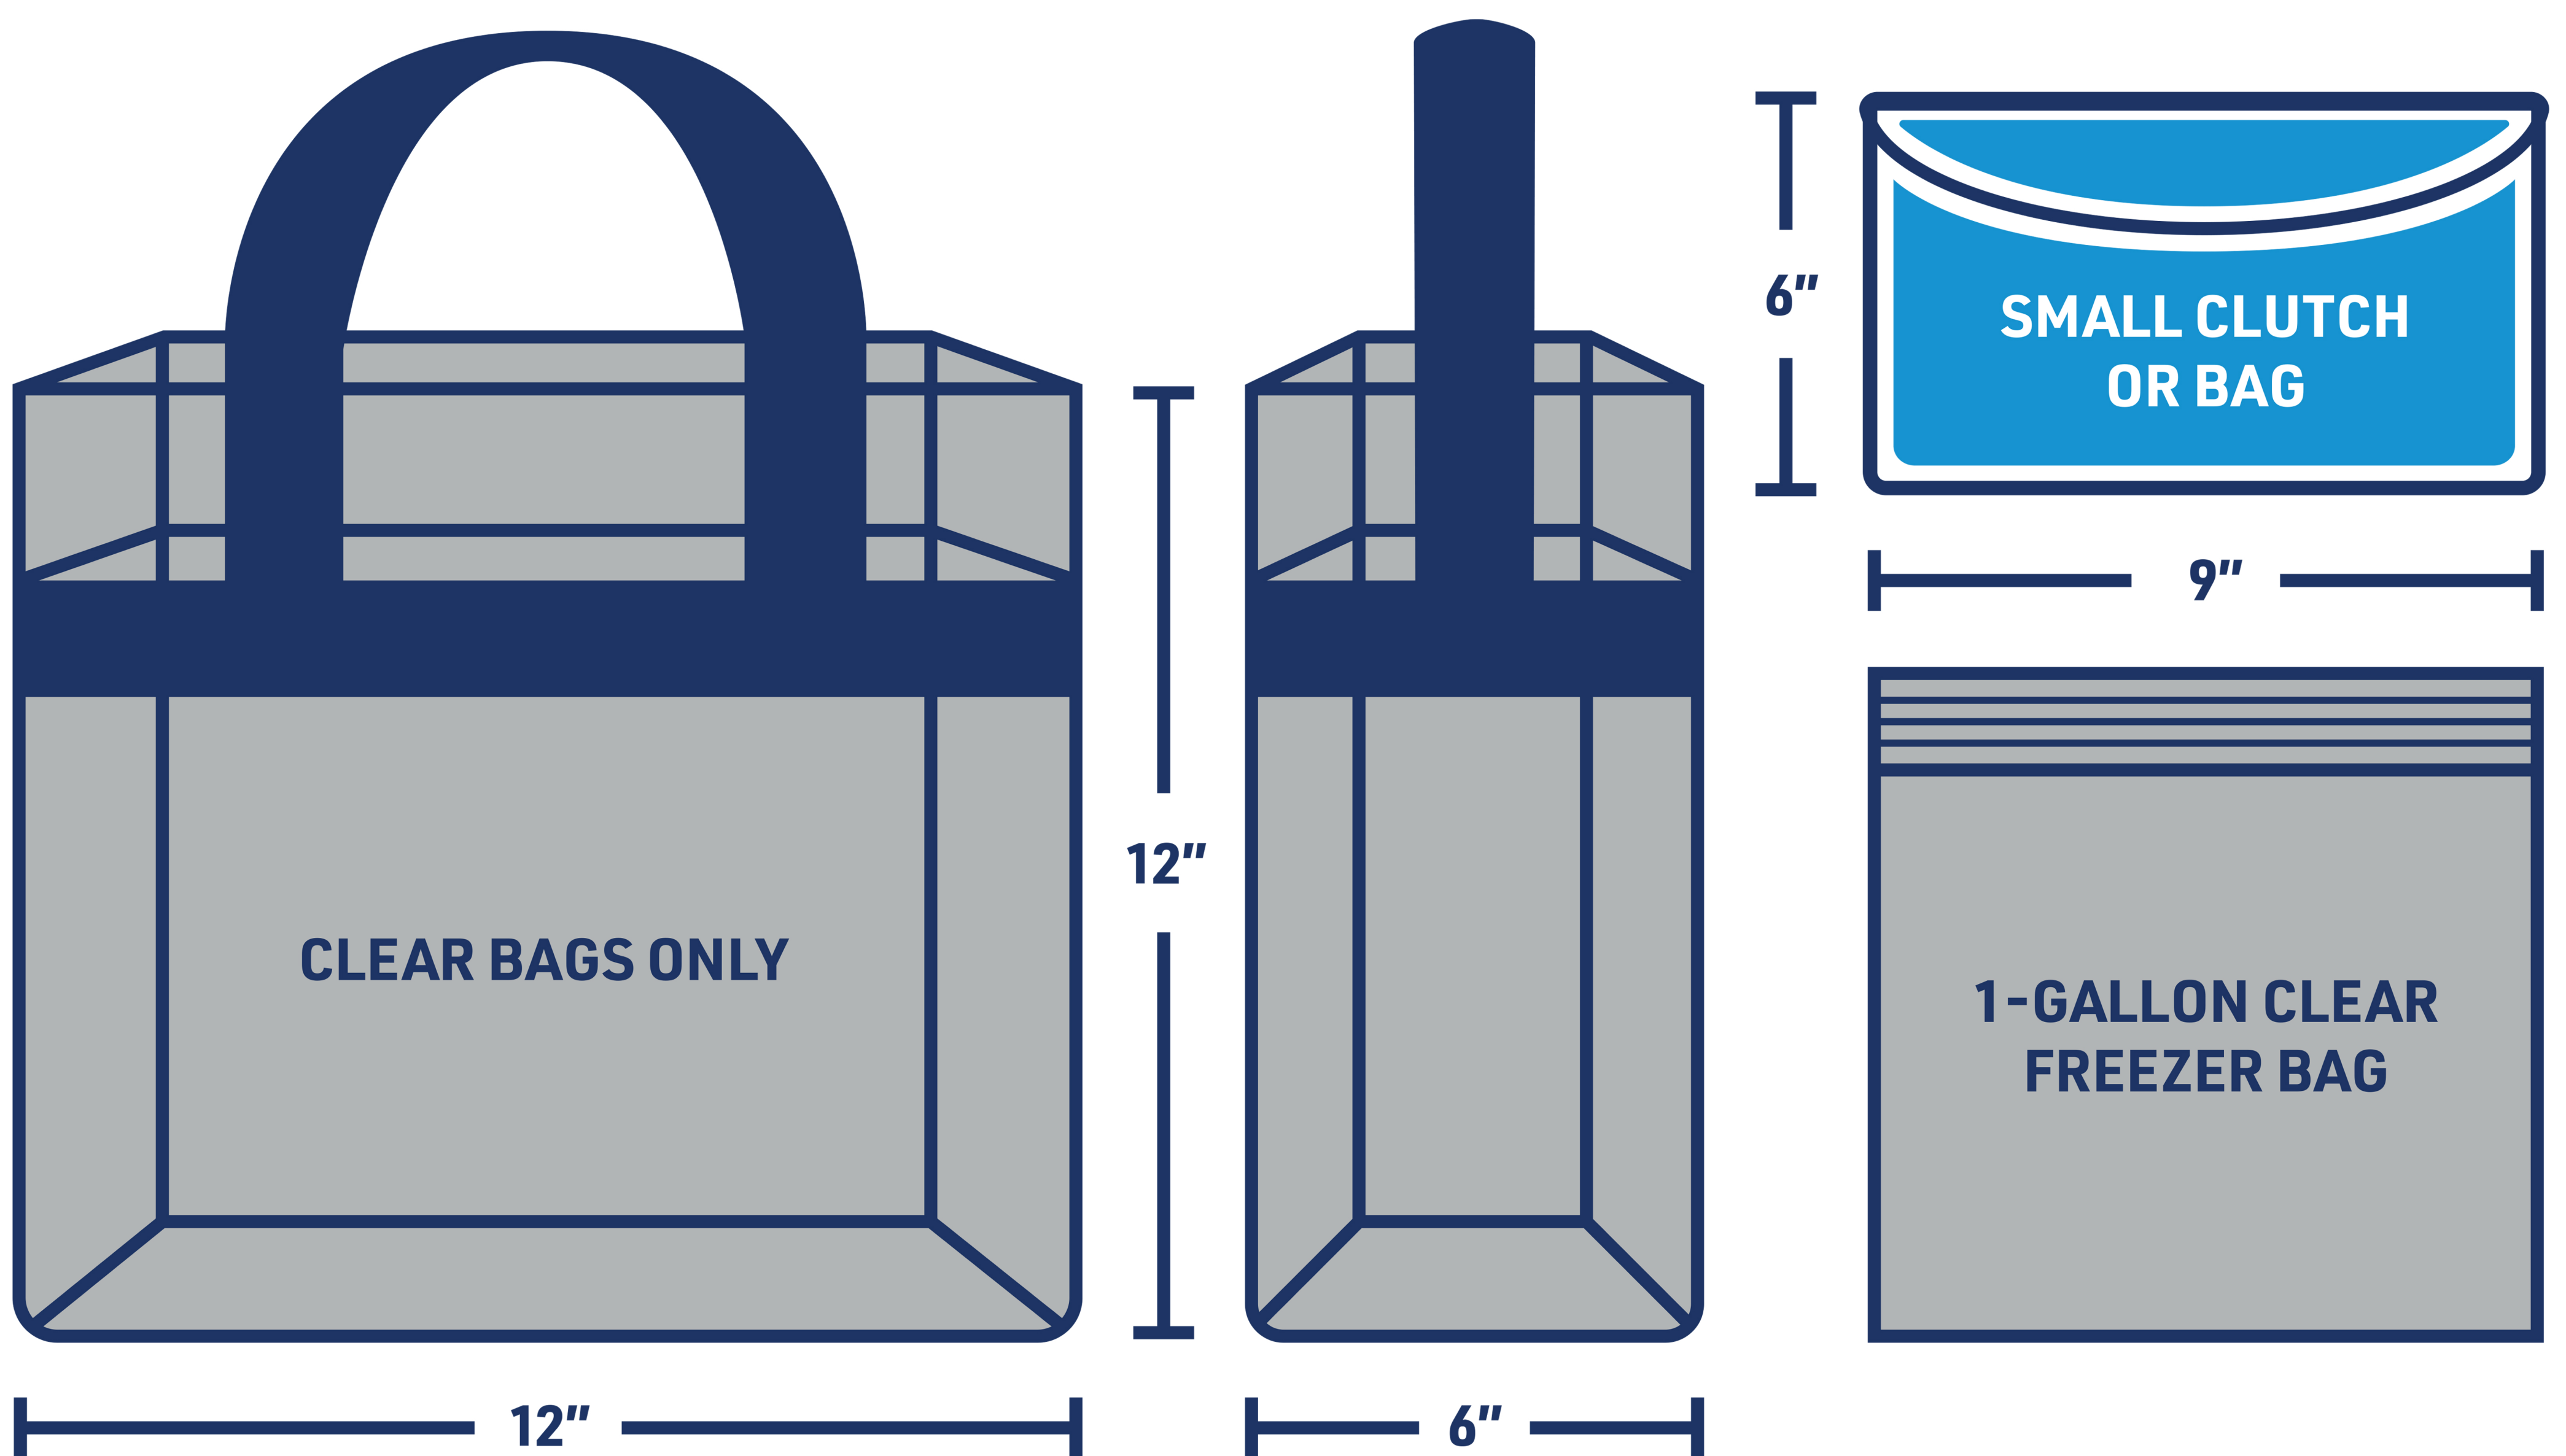

TQL STADIUM

CLEAR BAG POLICY

Only bags that adhere to the below standards will be permitted inside TQL Stadium.

APPROVED BAGS

*An exception will be made for medically necessary items after proper inspection at the gate.

NON-APPROVED BAGS

- Purse
- Mesh Bag
- Backpack
- Clear Backpack
- Fanny Pack
- Seat Cushion
- Camera Case
- Binoculars Case
- Tinted Plastic Bag
- Oversized Tote Bag
- Printed Pattern Bag