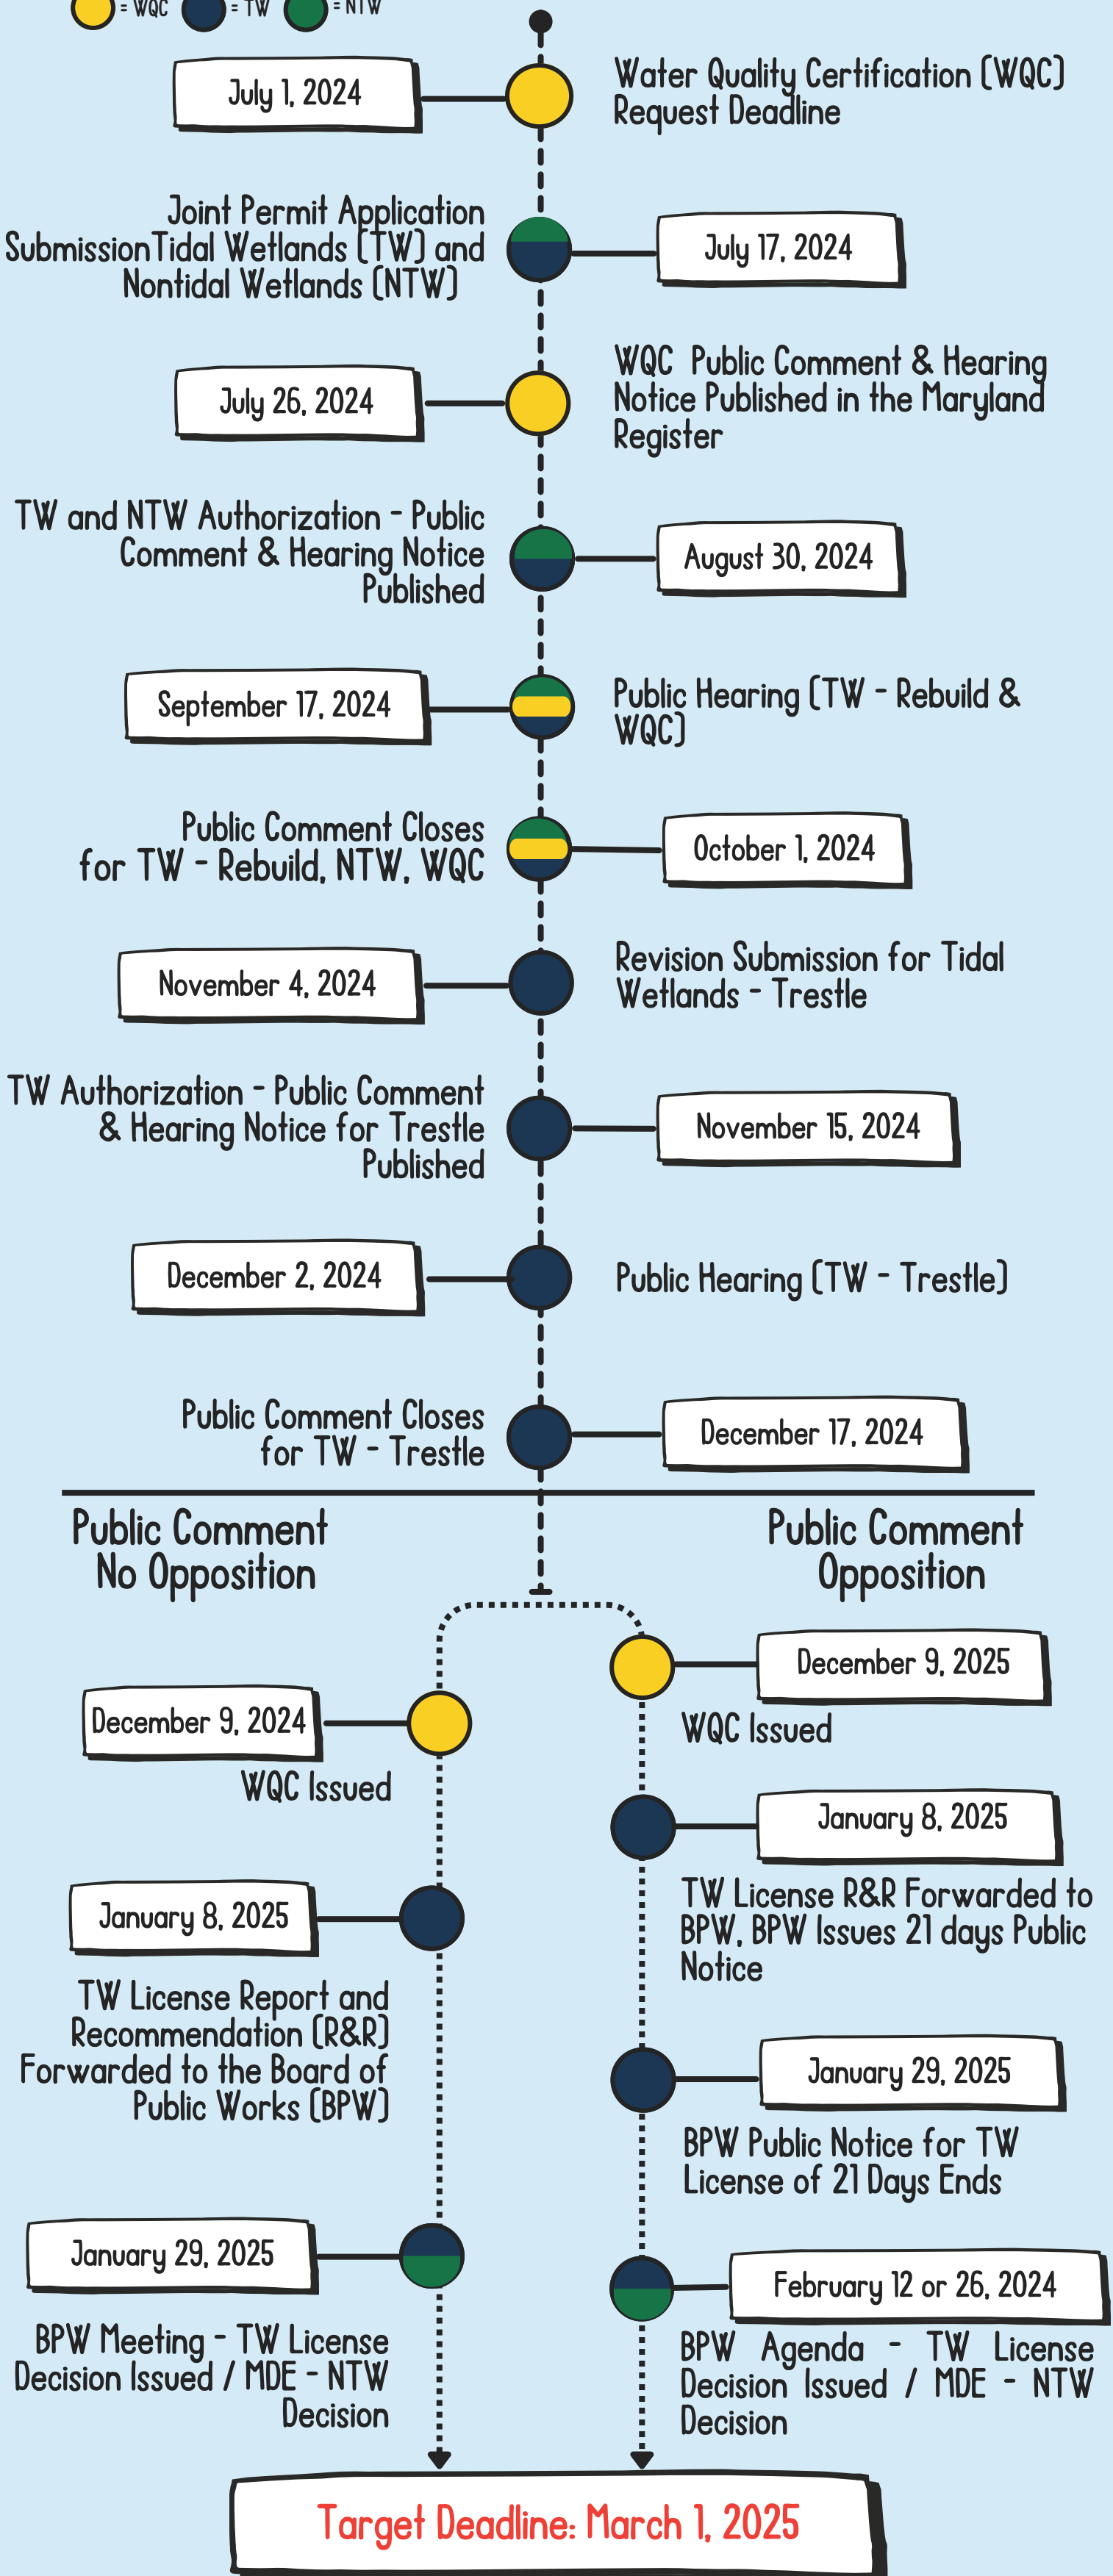

FRANCIS SCOTT KEY BRIDGE

● = WQC ● = TW ● = NTW

Maryland Department of the Environment