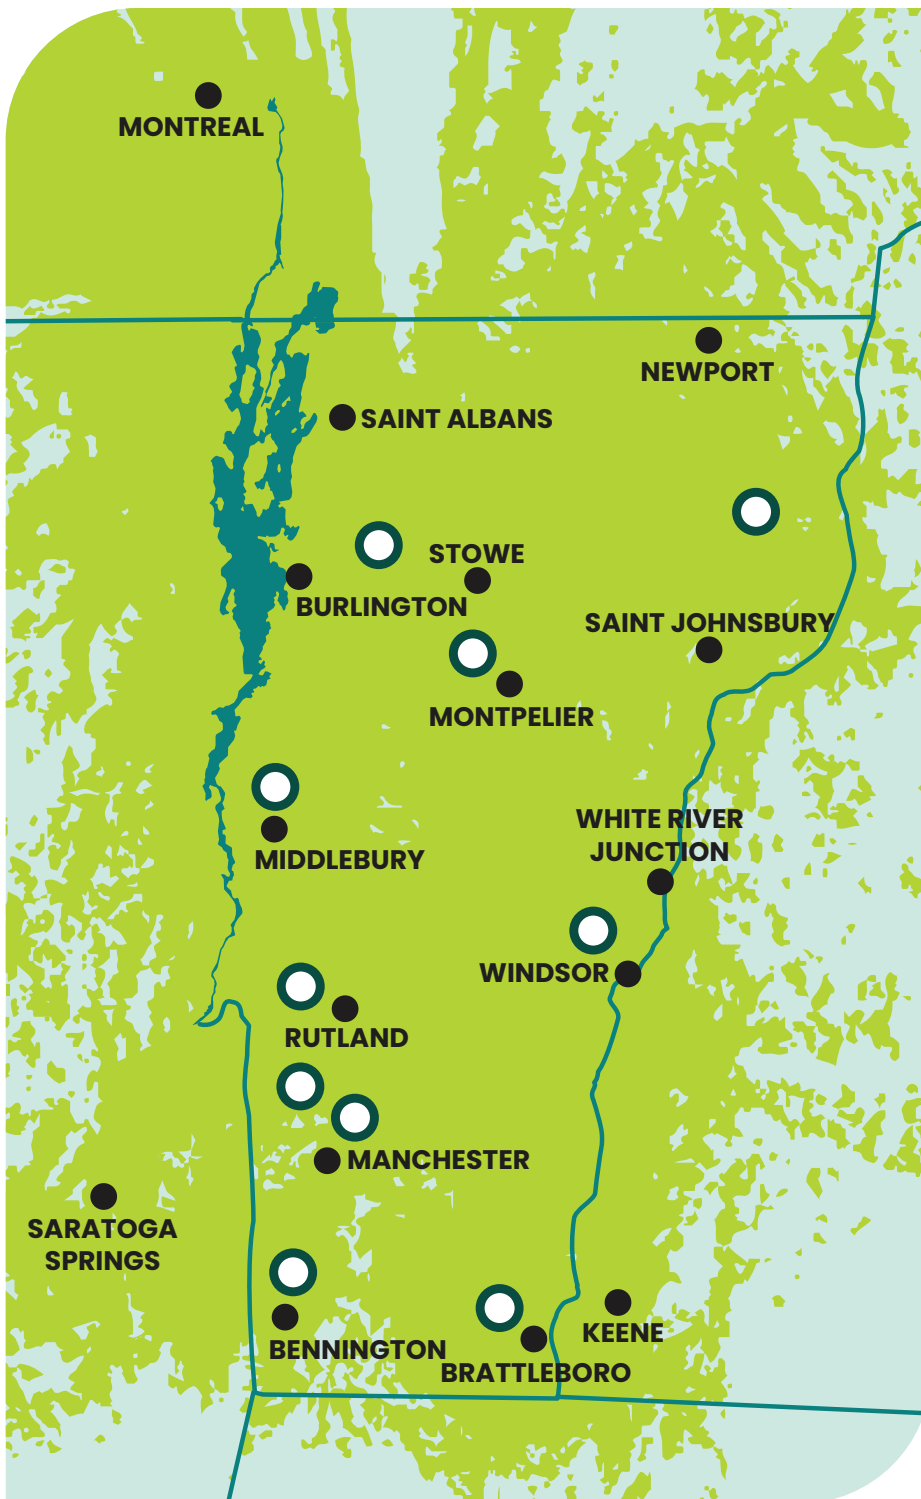

# Vermont Public

## Radio Station Map - NEWS

### STATIONS

- BENNINGTON** 94.3 WBTN
- BRATTLEBORO** 88.9 WVBA
- BURLINGTON** 107.9 WVPS
- BURLINGTON** 107.5\*
- MANCHESTER/DORSET** 106.9\*
- MIDDLEBURY** 99.5\*
- MONTPELIER** 94.1\*
- RUPERT** 101.1\*
- RUTLAND** 88.7 WRVT
- SAINT JOHNSBURY** 88.5 WVPA
- WINDSOR** 89.5 WVPR

■ COVERAGE AREA

○ STATIONS

*\* Translators are low-power frequencies that pick up signals from full-power stations and rebroadcast them to areas that have weak or no reception.*