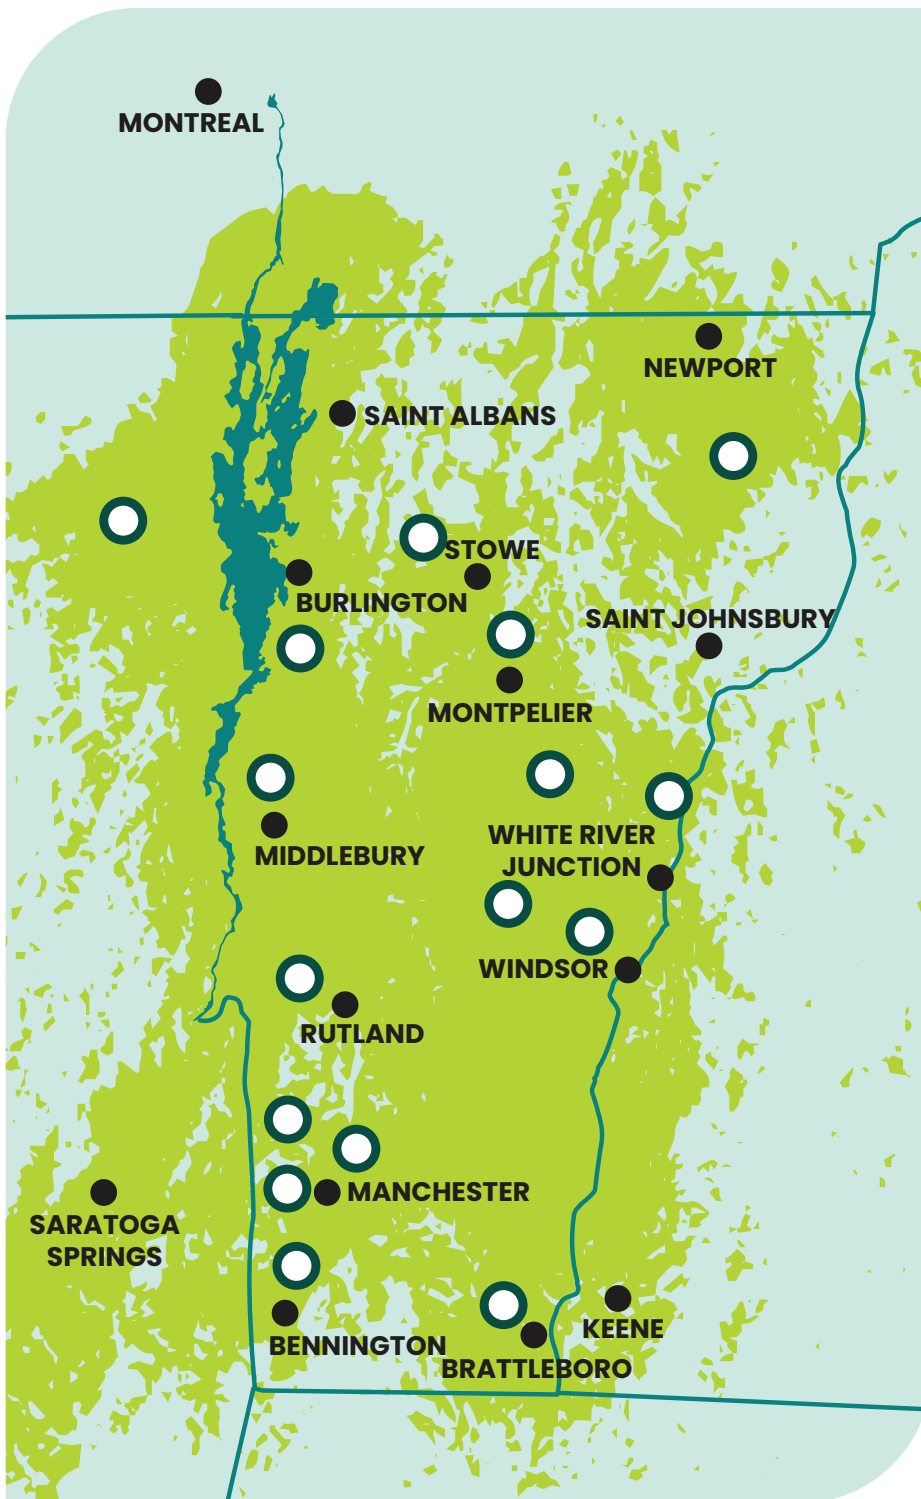

Vermont Public

Radio Station Map - **CLASSICAL**

STATIONS

- BENNINGTON** 97.9 WBTN
- BRATTLEBORO** 94.3*
- BURLINGTON/PLATTSBURGH** 90.9 WOXR
- COLCHESTER** 88.7 WVTX
- HANOVER** 103.9*
- ISLAND POND/BRIGHTON** 106.9 WVTI
- MANCHESTER** 91.1 WVNK
- MIDDLEBURY** 90.1 WVXM
- MONTPELIER** 99.5*
- NEWBURY** 99.5*
- NORWICH** 88.1 WNCH
- RANDOLPH** 102.1 WVXR
- RUPERT** 93.3*
- RUTLAND** 99.1*
- SHELBURNE** 94.5*
- STOWE/WATERBURY** 96.5*
- SUNDERLAND/MANCHESTER** 95.1 WVTQ
- WOODSTOCK** 106.9*

■ COVERAGE AREA

● STATIONS

** Translators are low-power frequencies that pick up signals from full-power stations and rebroadcast them to areas that have weak or no reception.*