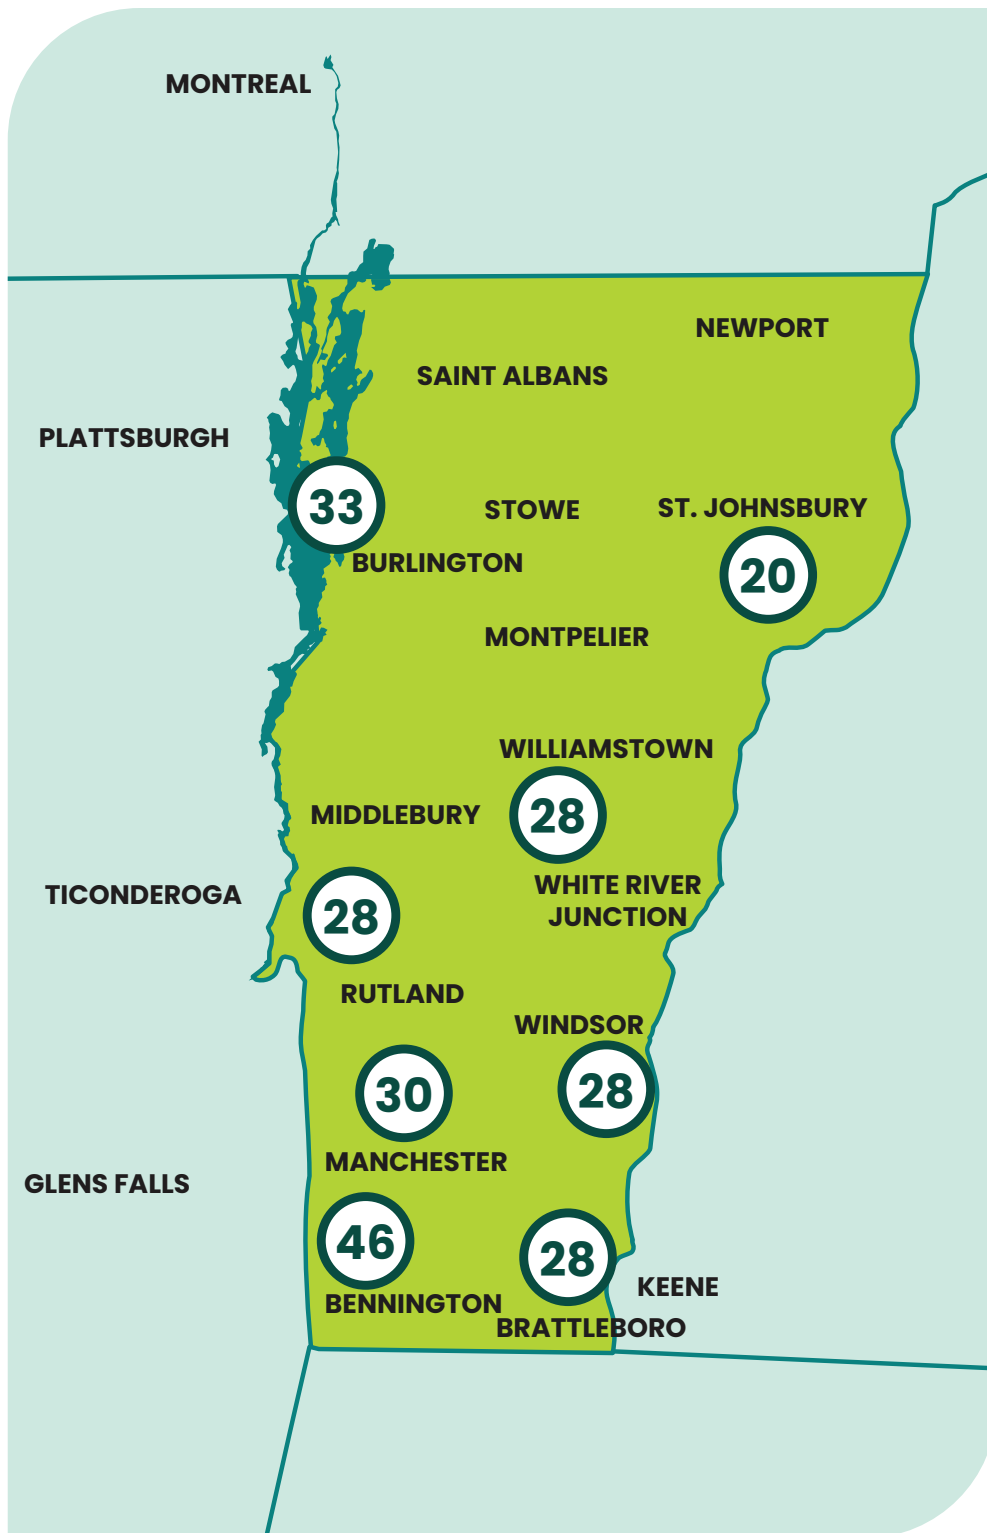

# Vermont Public

## Television Station Map

### BROADCAST CHANNELS

- 33 BURLINGTON WETK
- 30 MANCHESTER W30DM
- 46 BENNINGTON W20EH
- 20 ST. JOHNSBURY WVTB
- 28 BRATTLEBORO WVER/WVTA  
RUTLAND  
WILLIAMSTOWN  
WINDSOR

#### USA CABLE

Burlington Telecom  
Cable Communications  
Charter  
Spectrum  
Comcast  
Duncan Cable  
KVVI  
Southern Vermont Cable  
Stowe Cable System  
TDS-MCT  
Topsham Communications  
Trans-Video,  
VTel  
Waitsfield Cable  
White Mountain Cablevision