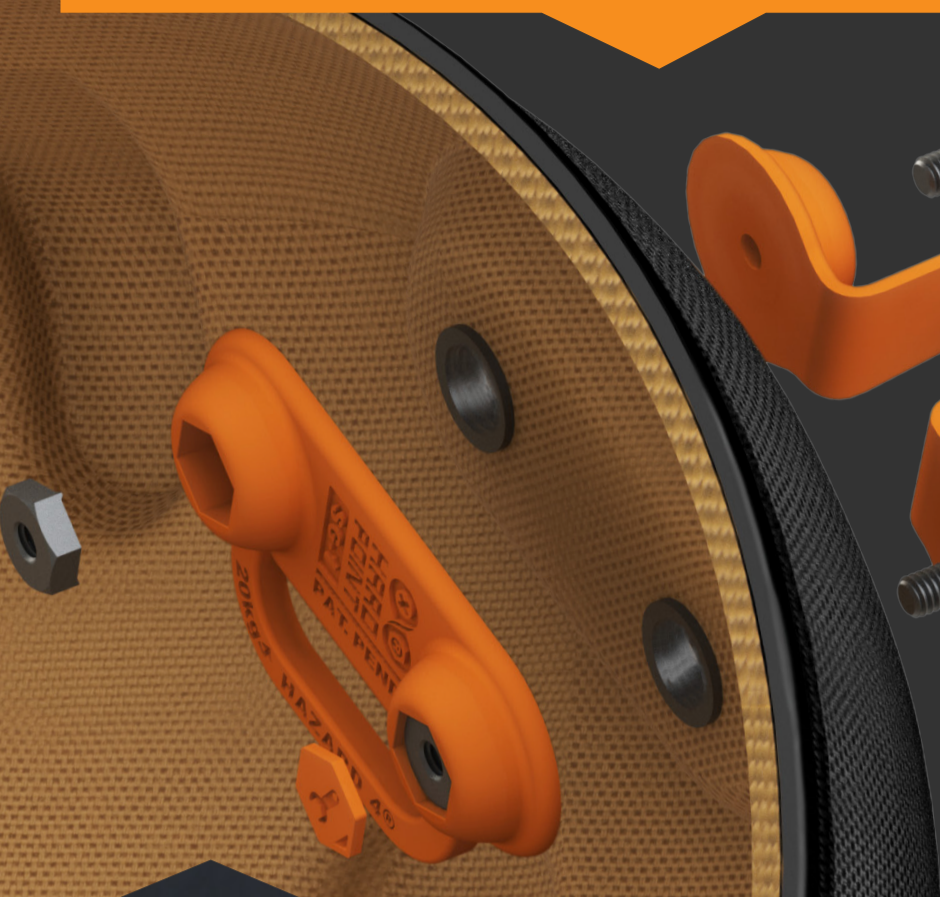

COMPATIBLE WITH

HARDPOINT®

MODULAR TIE-DOWN SYSTEM PARTS

ADD VERSATILITY TO YOUR BAG.
Clip, Lash, Route, Etc. (pack/ axe/ bungee/ are not included)

**HARDPOINT®
SYSTEM SLOTS**

*** HARDPOINT® SYSTEM SLOTS
AVAILABLE ON MOST HAZARD 4® BAGS**

**FREELANCE, AIRSTRIKE, PLAN B, SIDEWINDER,
& PILLBOX SHOWN ADJACENT.**

COMES IN 4 COLORS!

USE FOR CLIPPING

**USE ON INTERIORS
LASHING SETUP**

USE ON ANY MOLLE