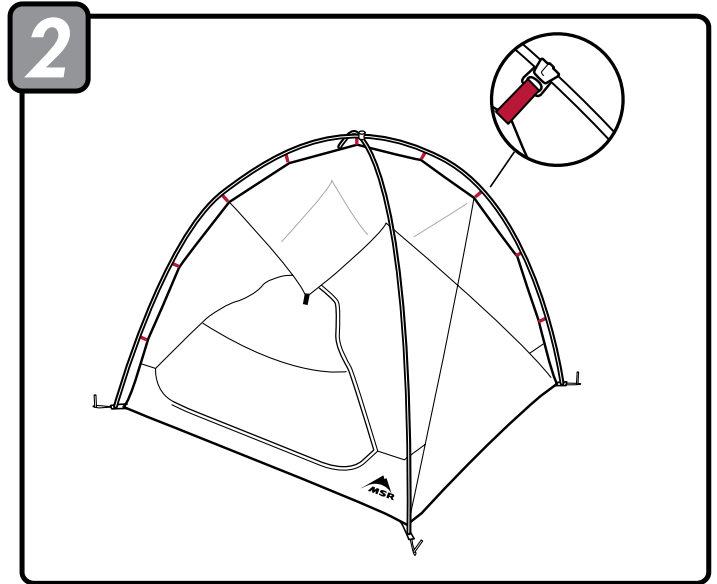

# HABITUDE™ SERIES

Assembly Instructions

MOUNTAIN SAFETY RESEARCH®

© 2020 Cascade Designs, Inc.  
4000 First Avenue South  
Seattle, WA 98134 USA  
1-800-531-9531 | 1-206-505-9500