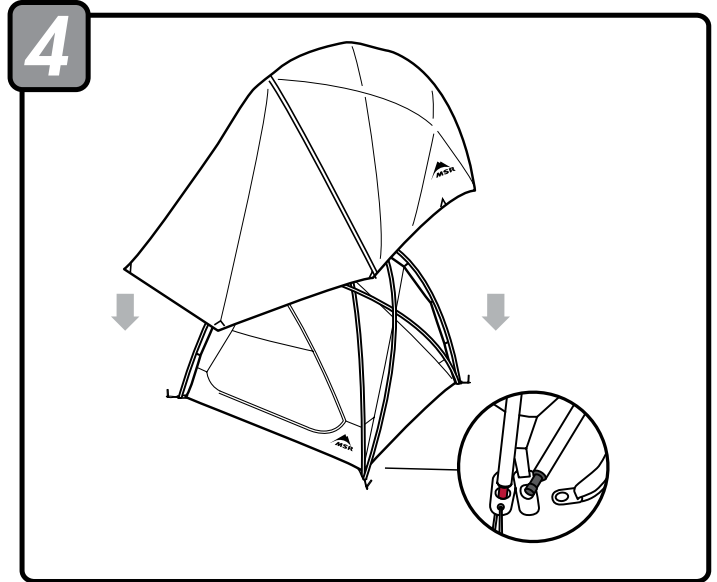

# HABITUDE™ SERIES

Assembly Instructions

MOUNTAIN SAFETY RESEARCH®

© 2020 Cascade Designs, Inc.  
4000 First Avenue South  
Seattle, WA 98134 USA  
1-800-531-9531 | 1-206-505-9500