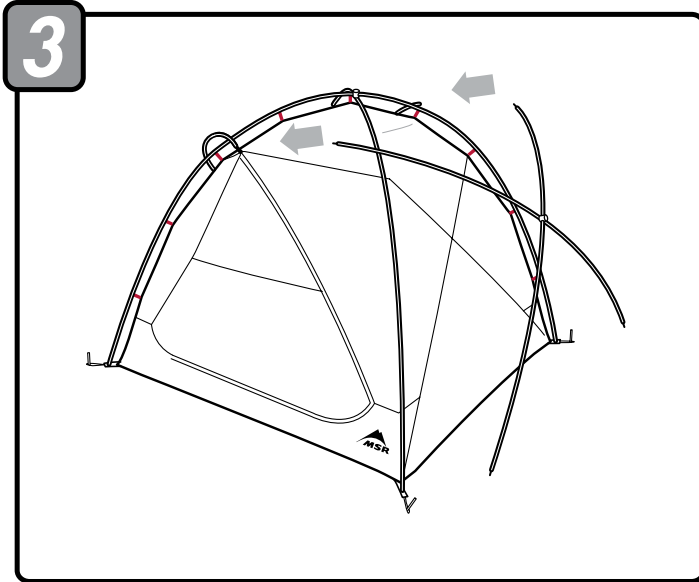

# HABITUDE™ SERIES

Assembly Instructions

MOUNTAIN SAFETY RESEARCH®

© 2020 Cascade Designs, Inc.  
4000 First Avenue South  
Seattle, WA 98134 USA  
1-800-531-9531 | 1-206-505-9500