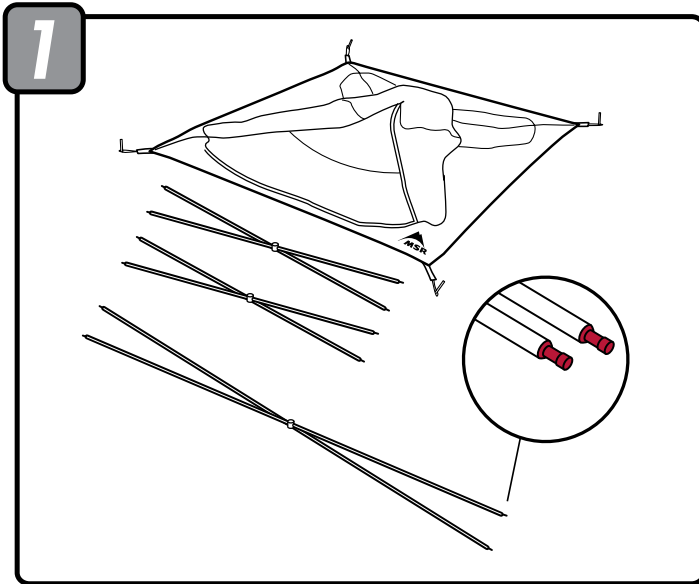

# HABITUDE™ SERIES

Assembly Instructions

MOUNTAIN SAFETY RESEARCH®

© 2020 Cascade Designs, Inc.  
4000 First Avenue South  
Seattle, WA 98134 USA  
1-800-531-9531 | 1-206-505-9500