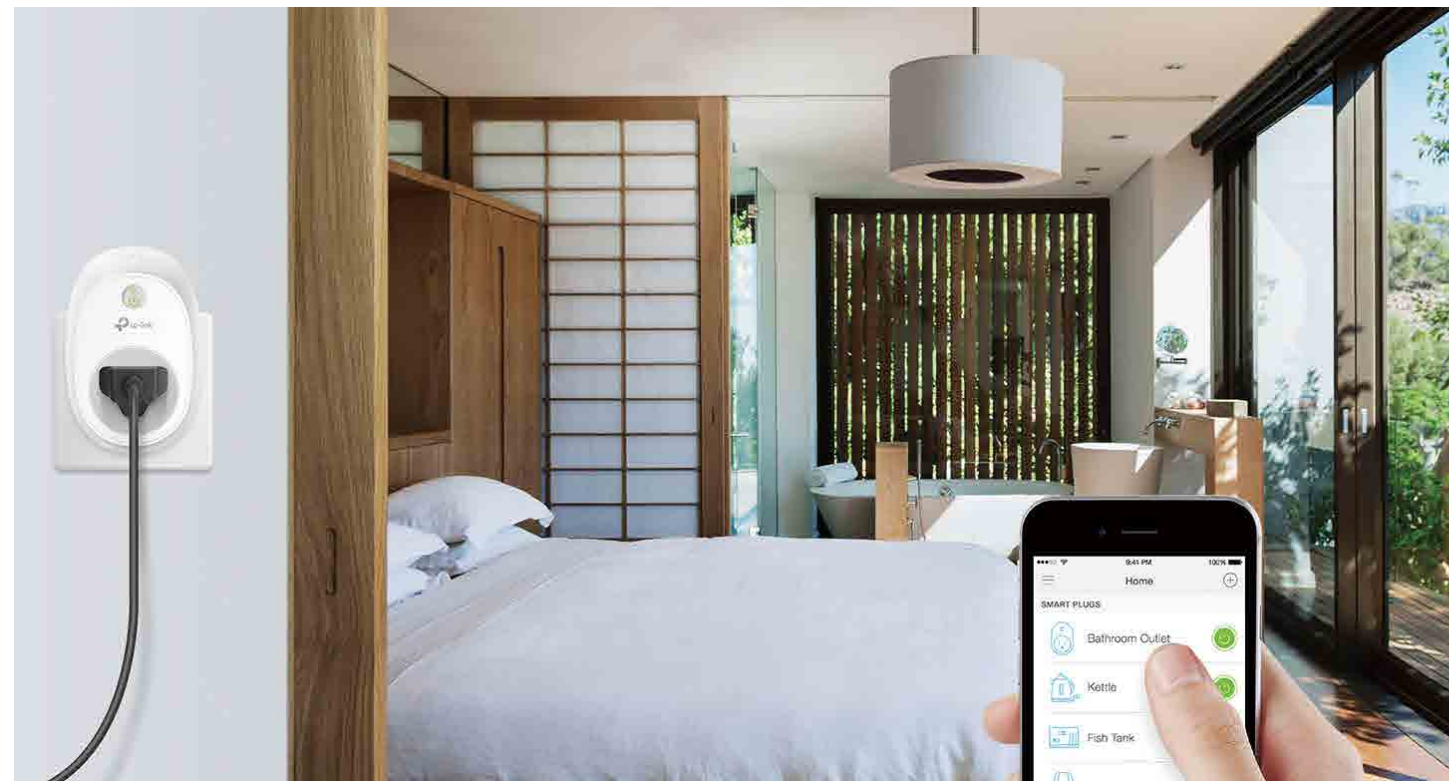

# Smart Wi-Fi Plug

HS100

-  Smart Home
-  Remote Access
-  Scheduling
-  Away Mode
-  Kasa for Mobile

## Easily Manage Your Home Electronics Anytime, Anywhere

The Smart Plugs are easy to set up, and make it easier to manage your home electronics anywhere in the world with a tap of your smartphone. You can also schedule the Smart Plugs to automatically power electronics on and off as needed.