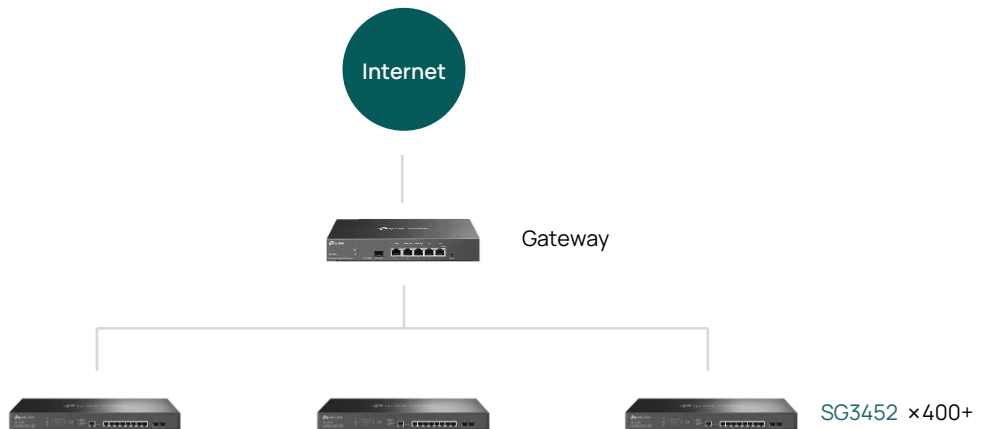

Lower than other vendors to be cost-effective

Since Texas Roadhouse needs a large amount of devices for all of their stores, even small savings on each switch will represent a considerable reduction in the price of the project. With the excellent cost control, Omada's solution provides outstanding performance at a reasonable price.

Visit <https://www.tp-link.com/business-networking/> or contact your local Omada sales for more information.

TP-Link is a trademark of TP-Link Systems Inc. or its affiliates. Copyright ©2024 TP-Link Systems Inc. All rights reserved.