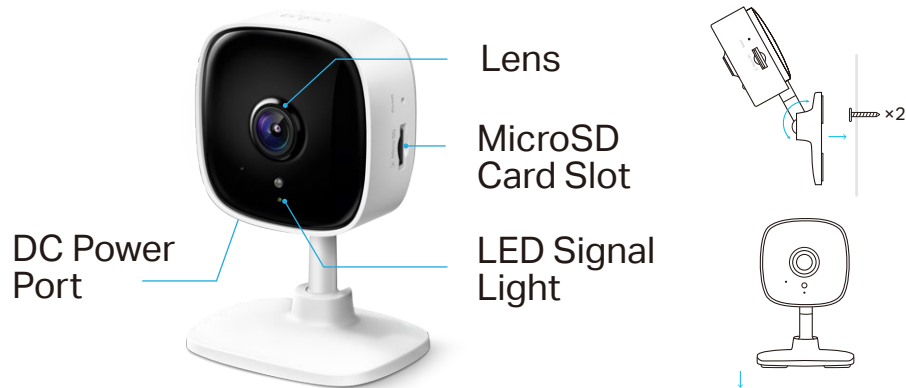

// Specifications

Network

- Wireless Rate:
  - 11 Mbps (802.11b)
  - 54 Mbps (802.11g)
  - 72.2 Mbps (802.11n)
- Frequency: 2.4GHz
- Wireless Security: WPA/WPA2-PSK
- Security: 128 bit AES encryption with SSL/TLS
- Protocol: TCP/IP, DHCP, ARP, ICMP, DNS, NTP, HTTP, HTTPS, UDP, ONVIF, RTSP

Others

- Certifications: CE, RoHS, IC, RCM
- Package Contents:
  - TC60 Camera
  - Power Adapter
  - Quick Start Guide
  - Mounting Screws
  - Mounting Template
- Operating Temperature: 0 °C ~ 40 °C (32°F ~ 104°F)
- Storage Temperature: -40°C~70°C (-40°F~158°F)
- Operating Humidity: 10%~90%RH, Non-condensing
- Storage Humidity: 5%~90%RH, Non-condensing

[†]The SD card is not included in the package. [^]The data comes from TP-Link laboratory. Specifications are subject to change without notice. All brands and product names are trademarks or registered trademarks of their respective holders.
©2021 TP-Link