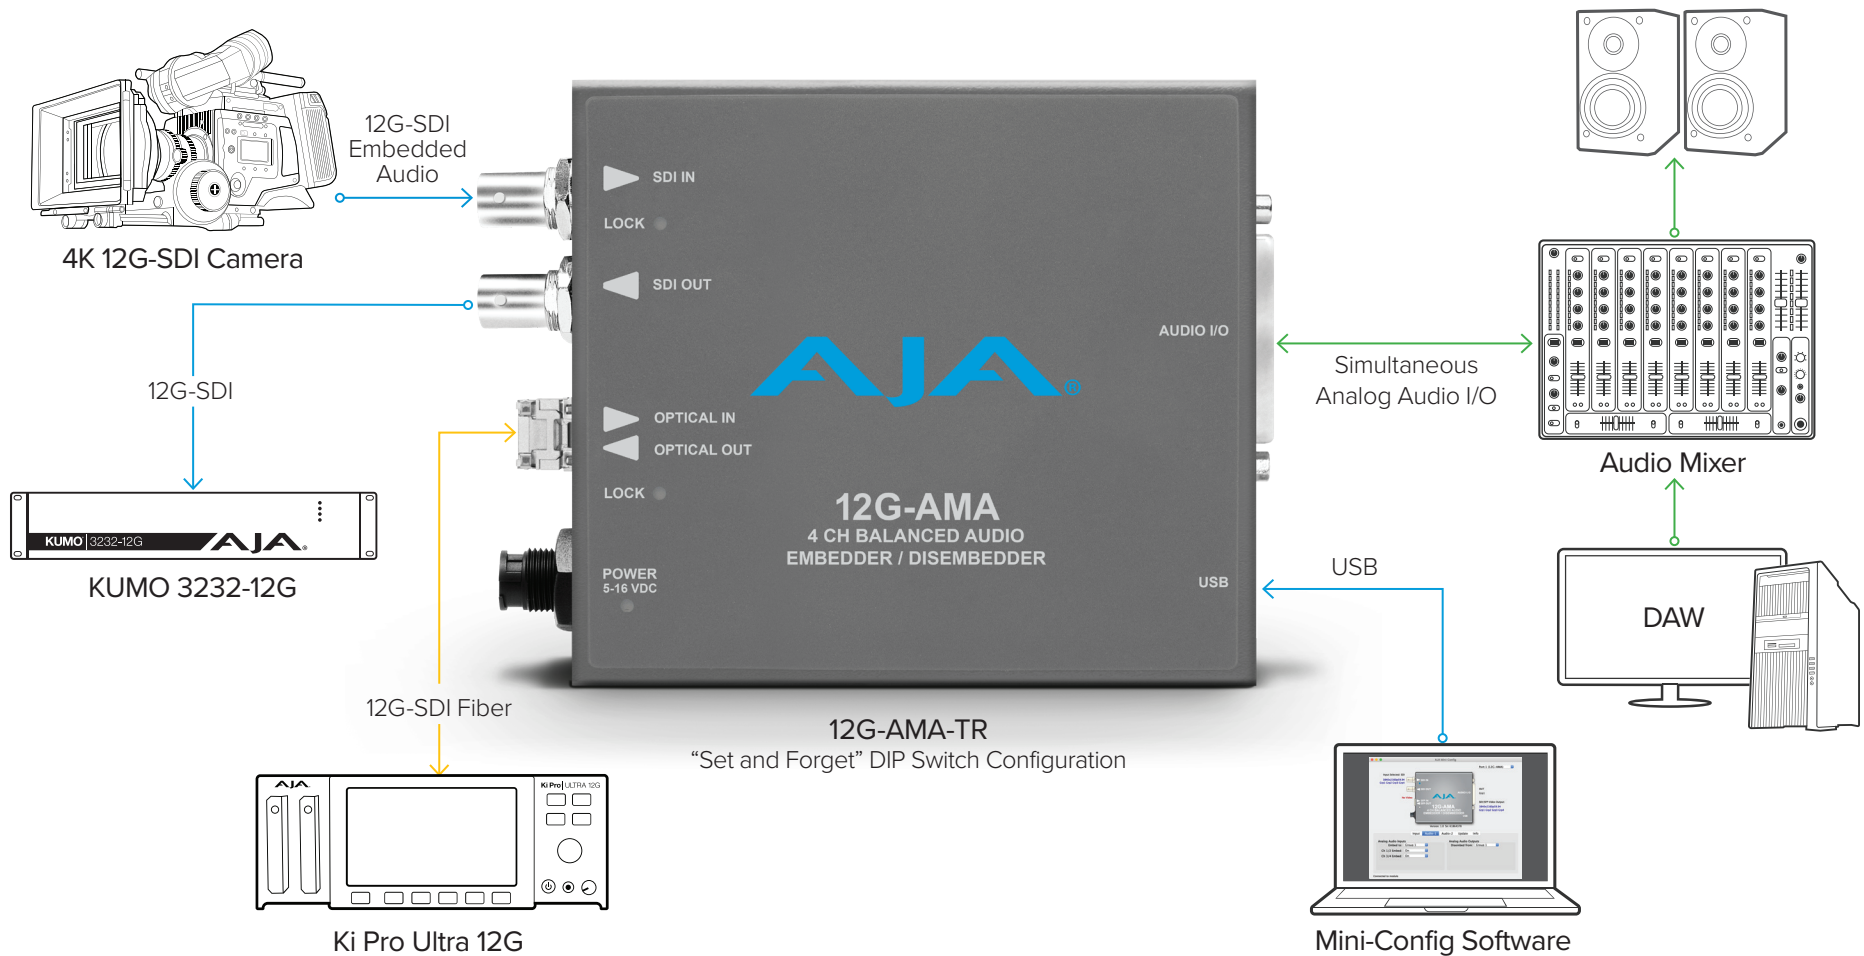

12G-AMA-TR

Simultaneous Embed/Disembed to/from 12G-SDI with Optical Fiber I/O