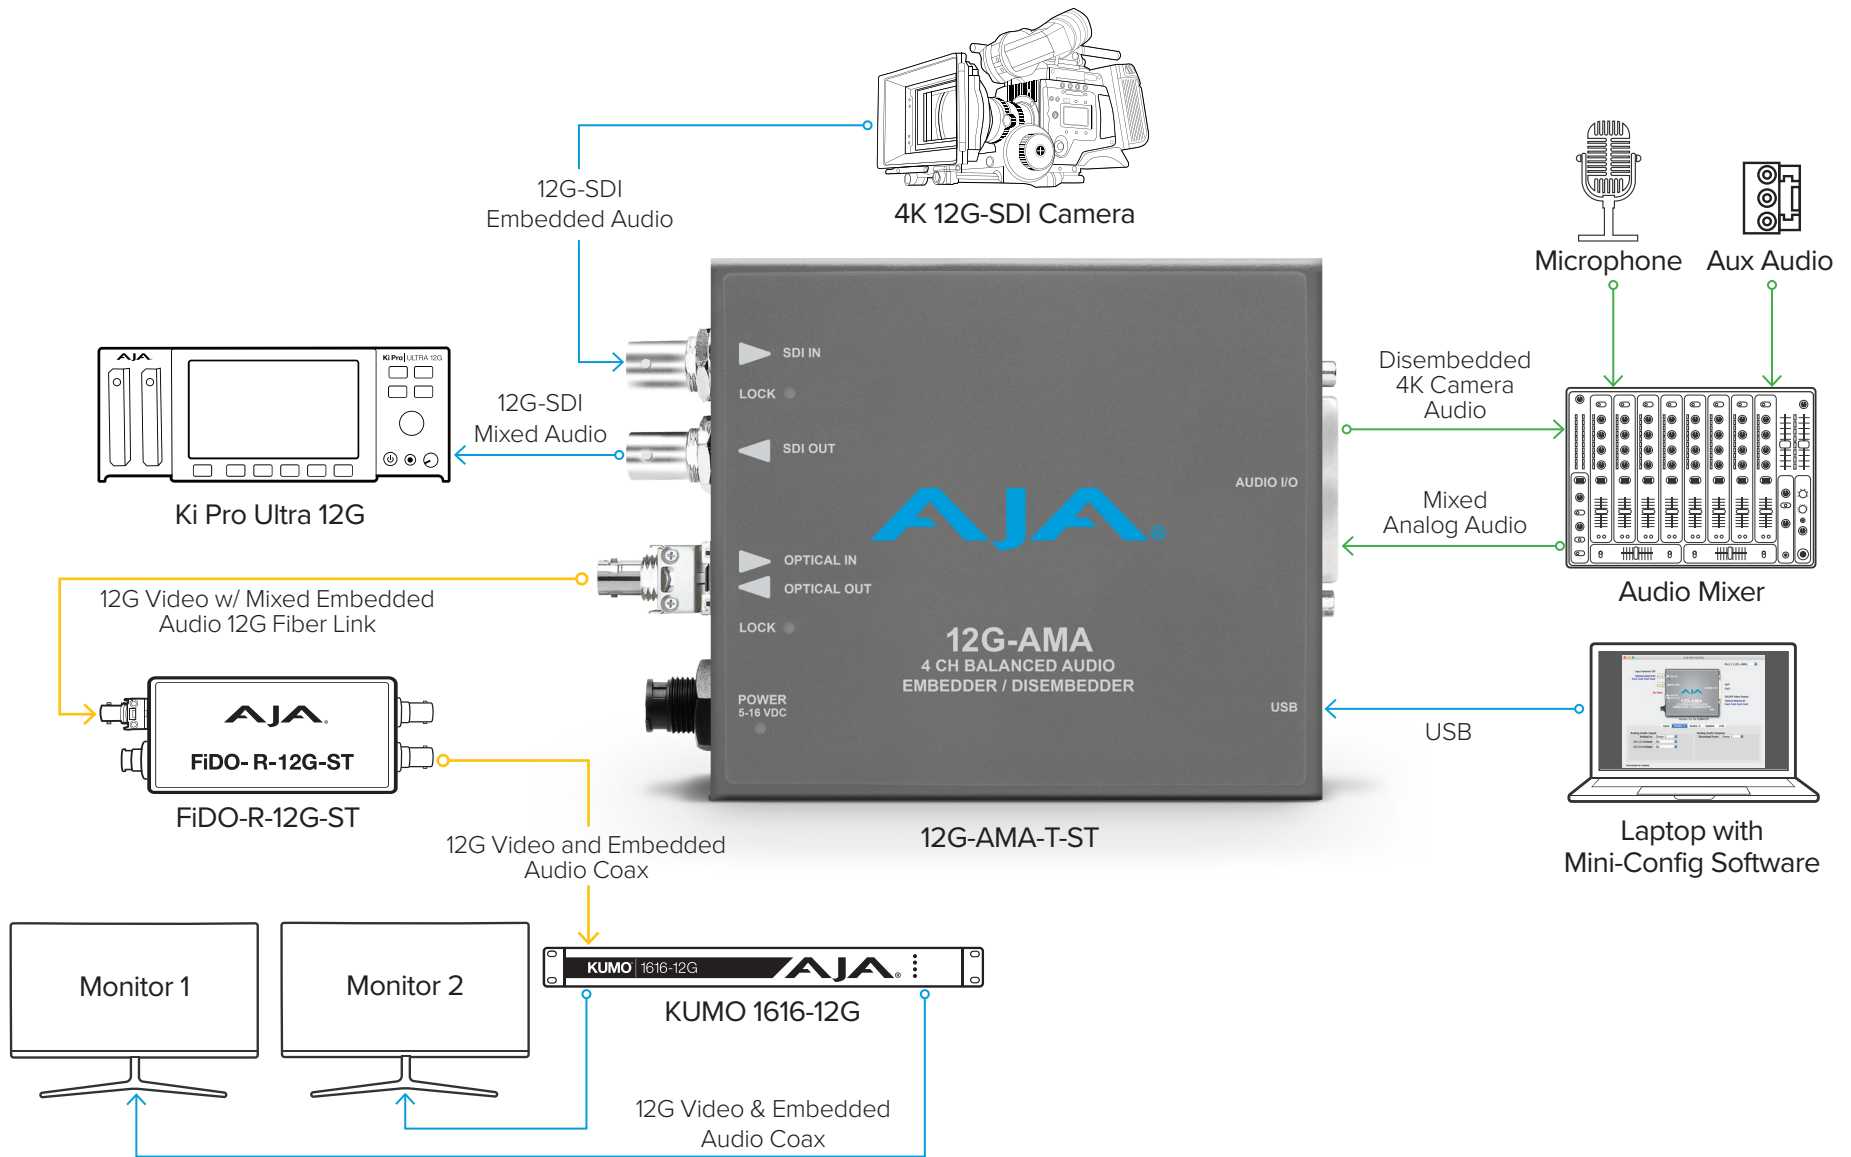

12G-AMA-T-ST

Simultaneous Embed/Disembed to/from 12G-SDI with Optical Fiber I/O