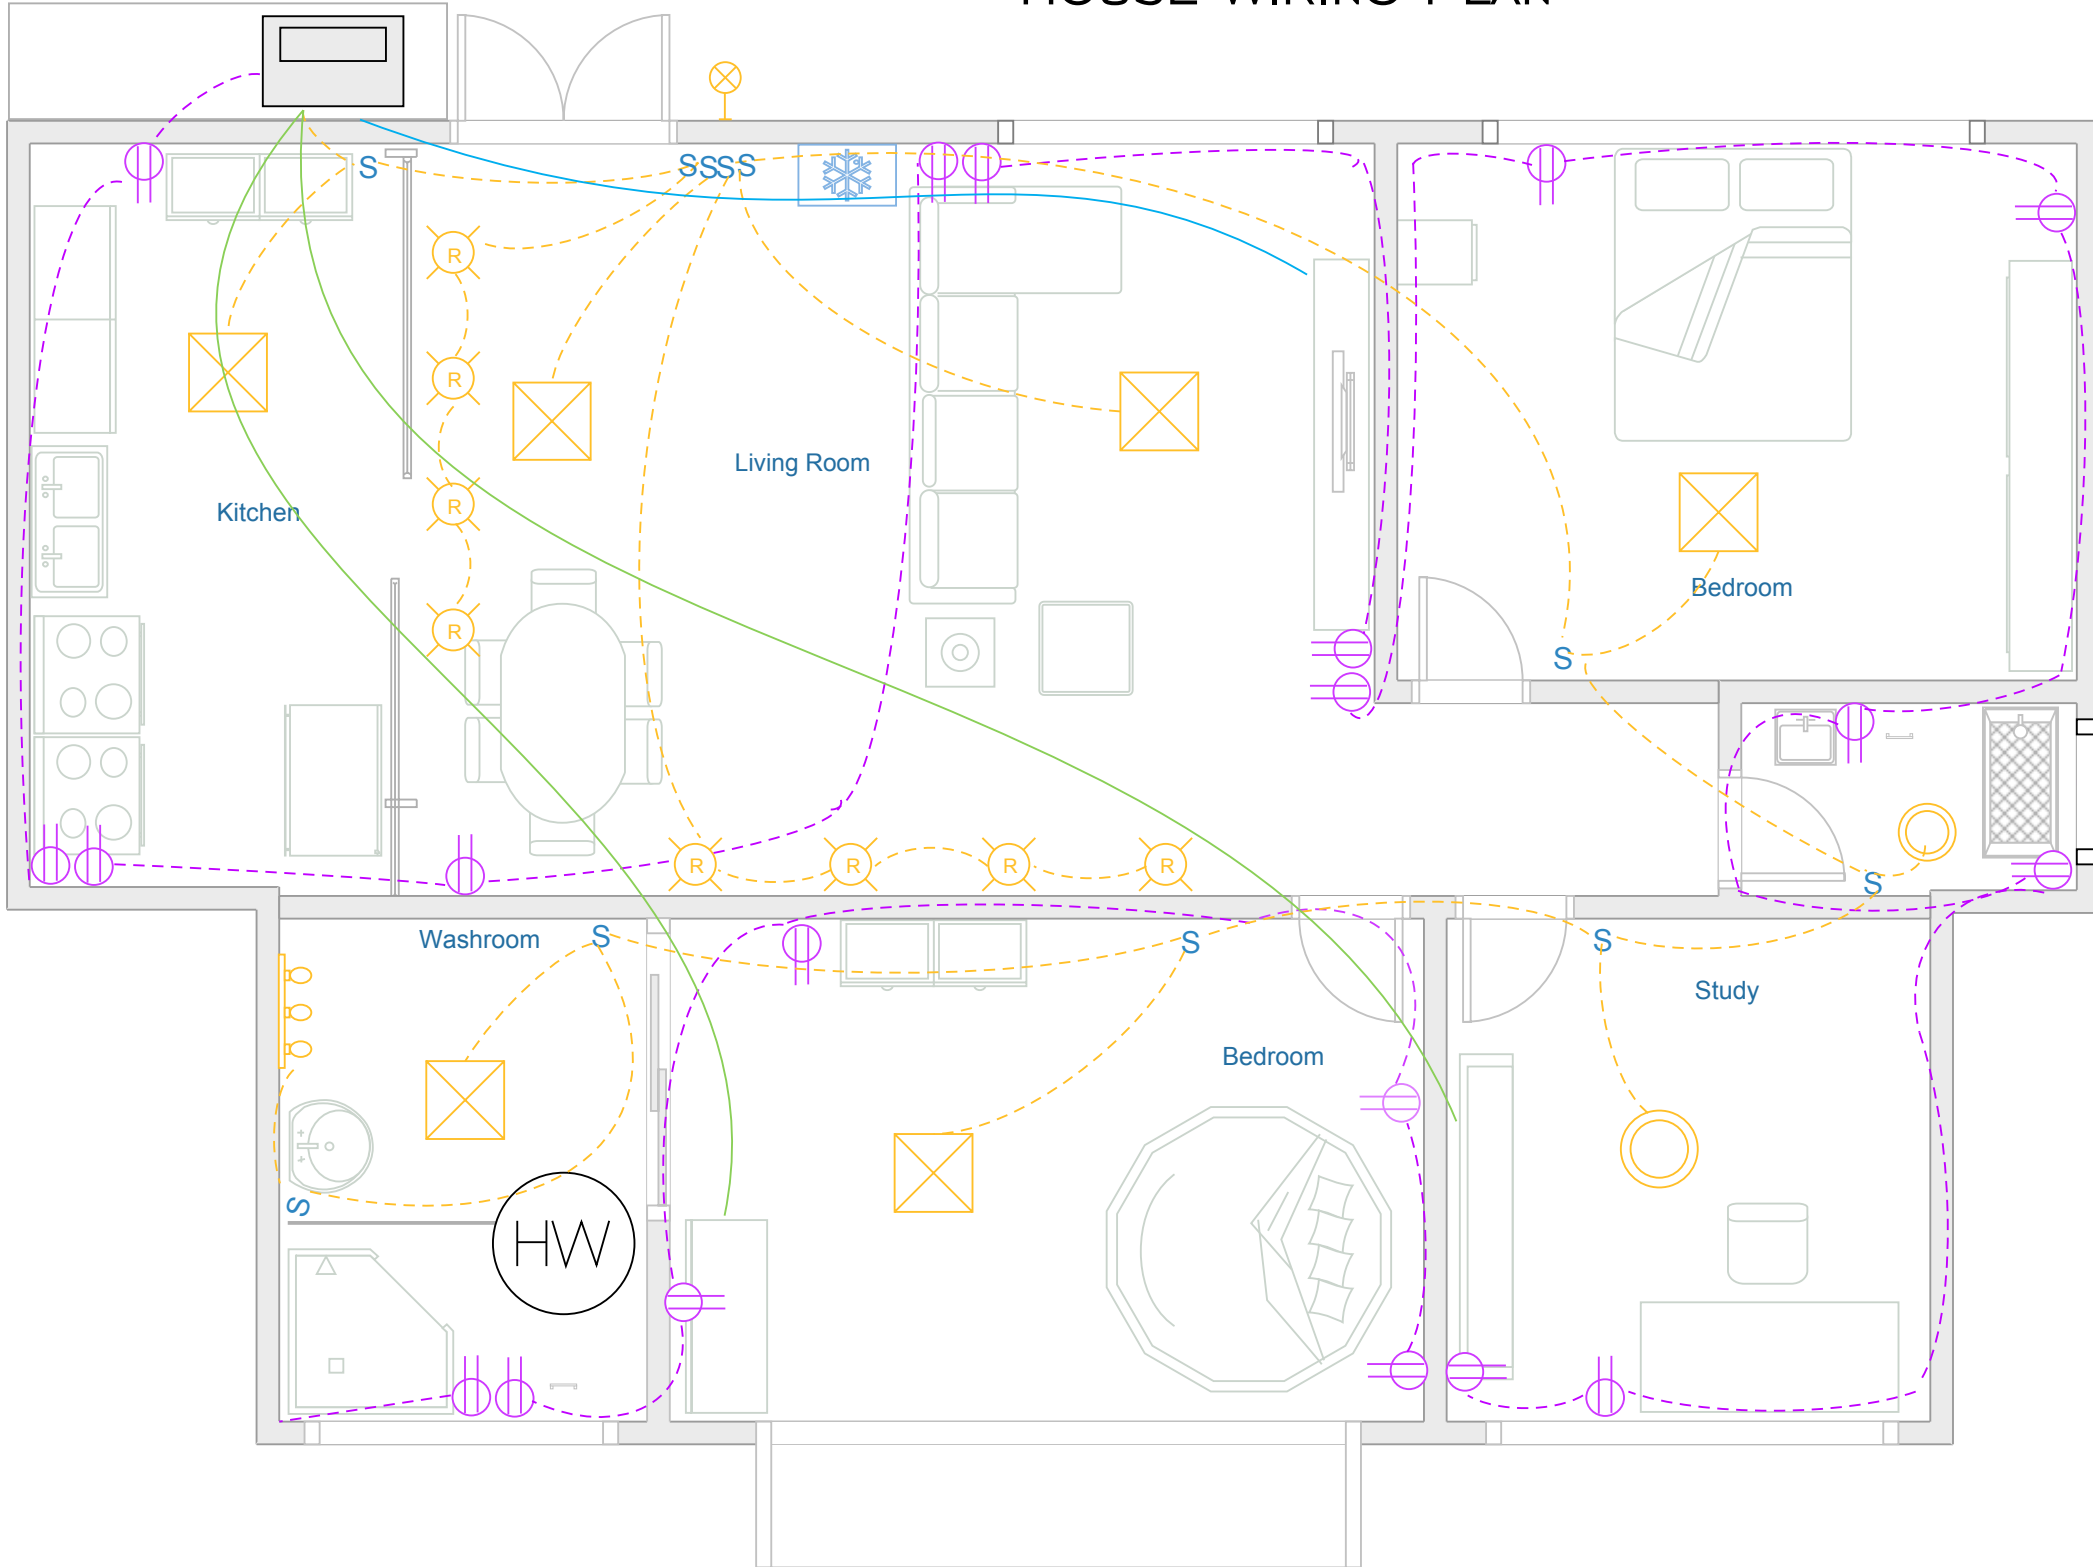

HOUSE WIRING PLAN

Legend:

-  = Socket
- S** = Switch
-  = Light
-  = Light
-  = Recessed Light
-  = TV Cable
-  = Electric Cable
-  = Ethernet Cable