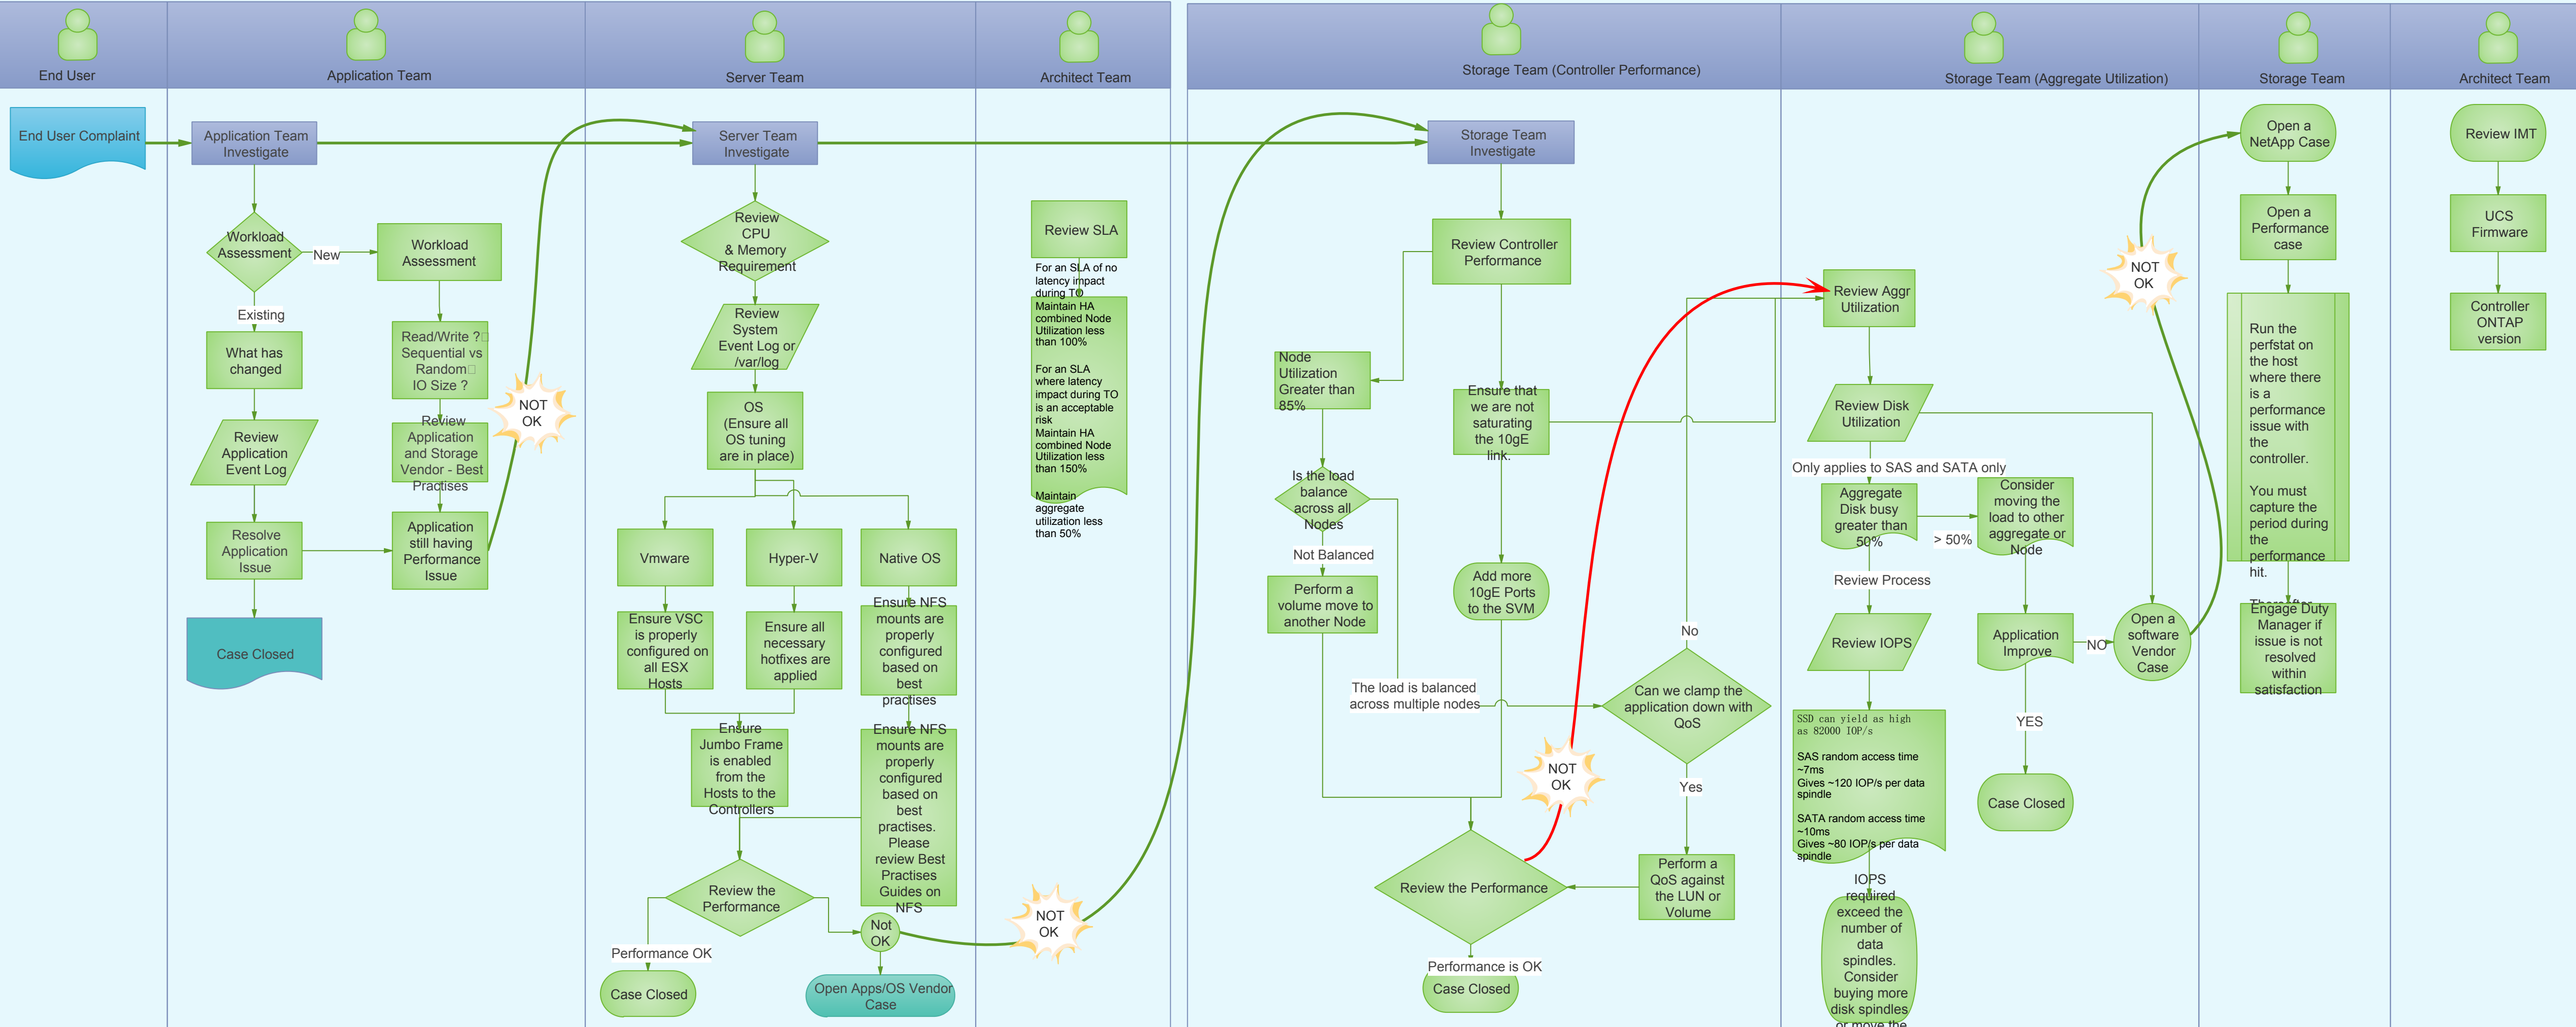

SAN Performance Workflow

NAS Performance Workflow

http://www.cisco.com/en/US/docs/storage/san_switches/mds9000/sw/rel_3_x/troubleshooting/guide/ts_guide.pdf