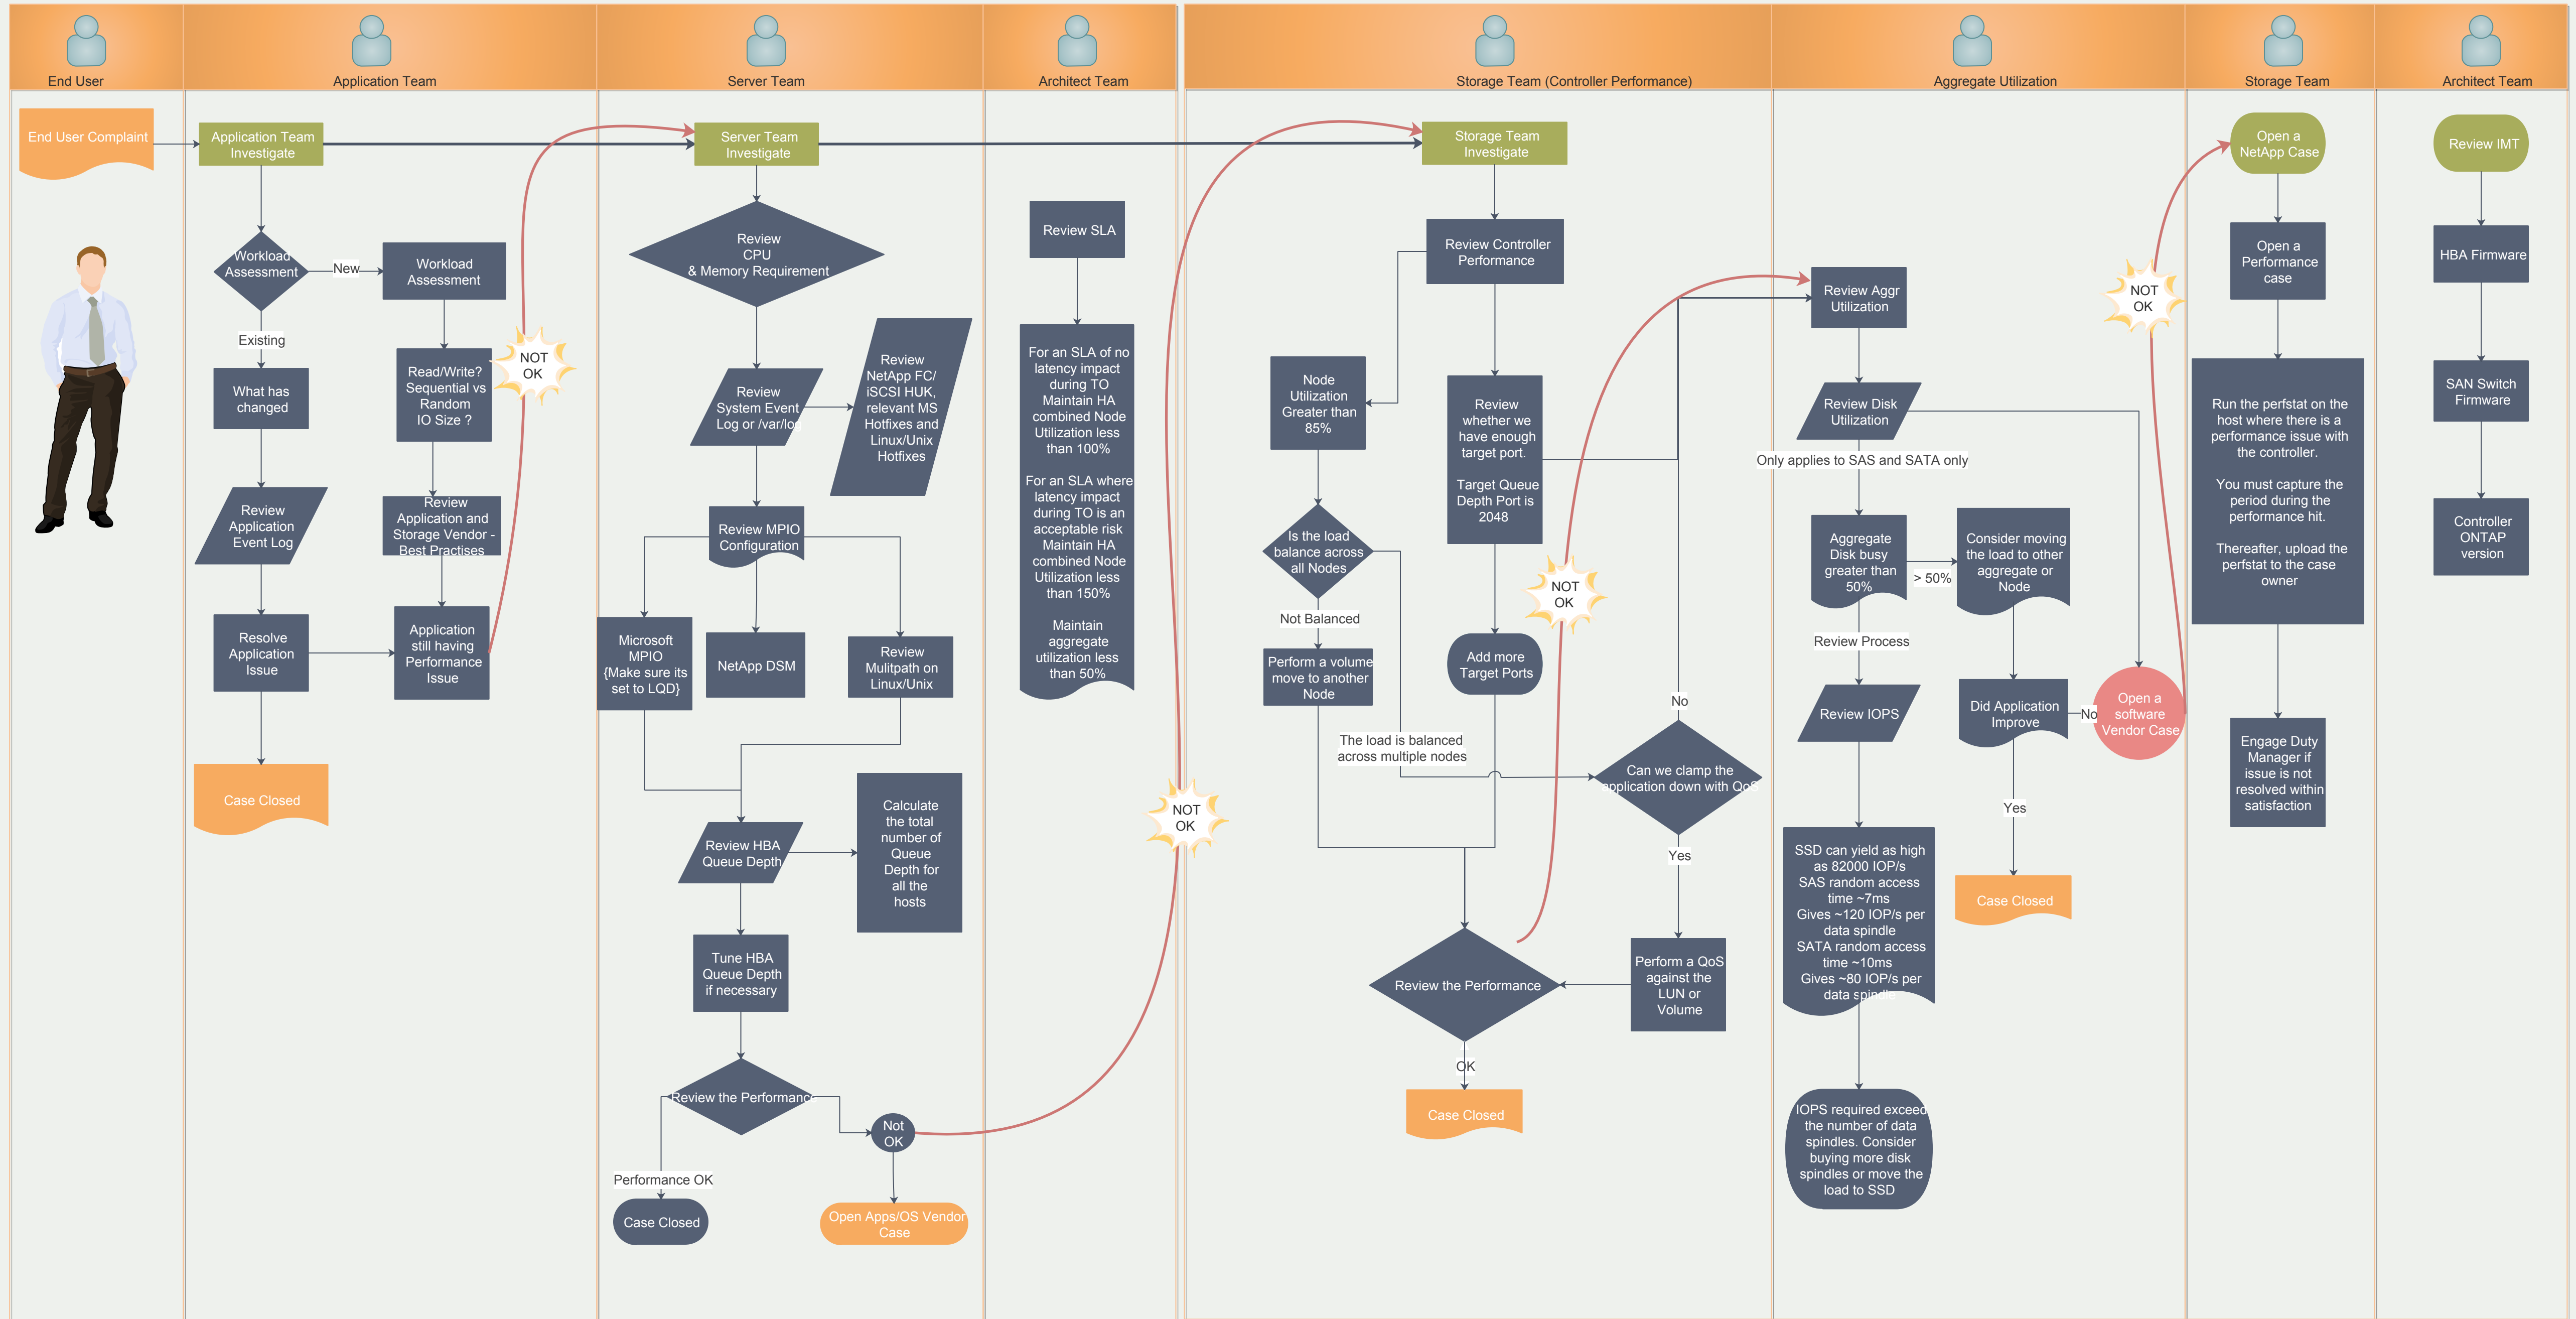

SAN Performance Workflow

NAS Performance Workflow

http://www.cisco.com/en/US/docs/storage/san_switches/mds9000/sw/rel_3_x/troubleshooting/guide/ts_guide.pdf