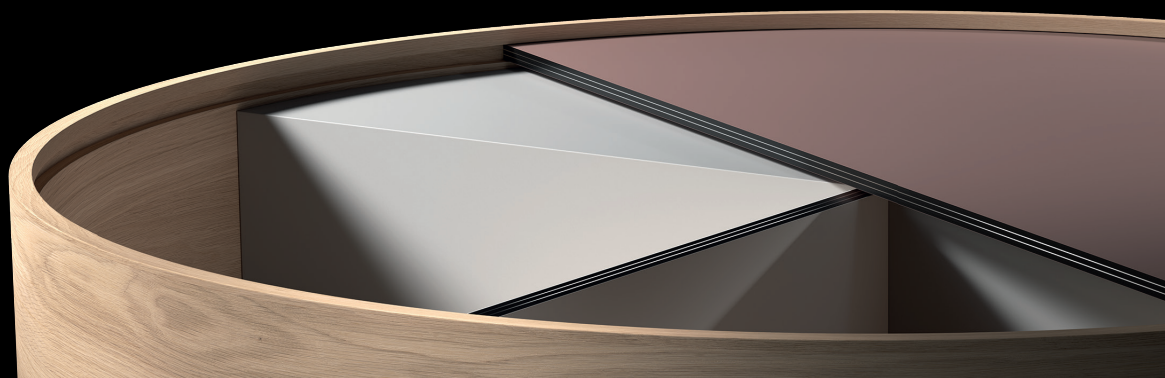

Interior Pro 2.4 Alucompact

Alucompact combines aluminium with Max Compact in a unique way. The feel of the AP Aptico surface in combination with the powerful presence of the aluminium layers on the edge is characteristic of this product.

Alucompact opens a completely new dimension of design and gives the interior of tomorrow an exclusive atmosphere and high-quality aesthetics.

Through technical expertise, confidence in proven quality and our many years of experience, Fundermax offers an inspiring symbiosis with Alucompact that goes far beyond temporary trends.

For you to create

Fundermax

impact resistant

solvent resistant

scratch resistant

heat resistant

easy to clean

food safe