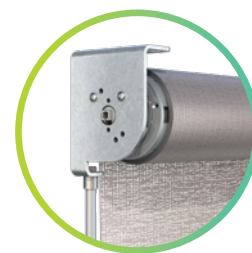

- A wide range of options for every architectural style: we offer the broadest selection of fabrics, shapes, colors and motors.
- Meets the highest aesthetic demands: all you see are the contours and the essentials.
- All the equipment and screws are hidden out of sight.
- A wide choice of guide and fabric options.
- Guide rails, guide rods and (low-noise) guide cables all available.
- Square or rounded designer box options.
- Available with visible fabric guidance ('Soft') or fully built into the lintel niche ('Intro').
- If built into the lintel niche, the mechanics can also be concealed under a soffit cover.
- Quick and easy to install.
- Ecofriendly with sand-stabilized bottom rails.
- Up to three systems can be linked up.