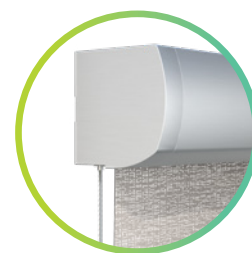

Soloscreen®

- A wide range of options for every architectural style: we offer the broadest selection of fabrics, shapes, colors and motors.
- Meets the highest aesthetic demands: all you see are the contours and the essentials.
- All the equipment and screws are hidden out of sight.
- A wide choice of guide and fabric options.
- Guide rails, guide rods and (low-noise) guide cables all available.
- Square or rounded designer box options.
- Available with visible fabric guidance ('Soft') or fully built into the lintel niche ('Intro').
- If built into the lintel niche, the mechanics can also be concealed under a soffit cover.
- Quick and easy to install.
- Ecofriendly with sand-stabilized bottom rails.
- Up to three systems can be linked up.