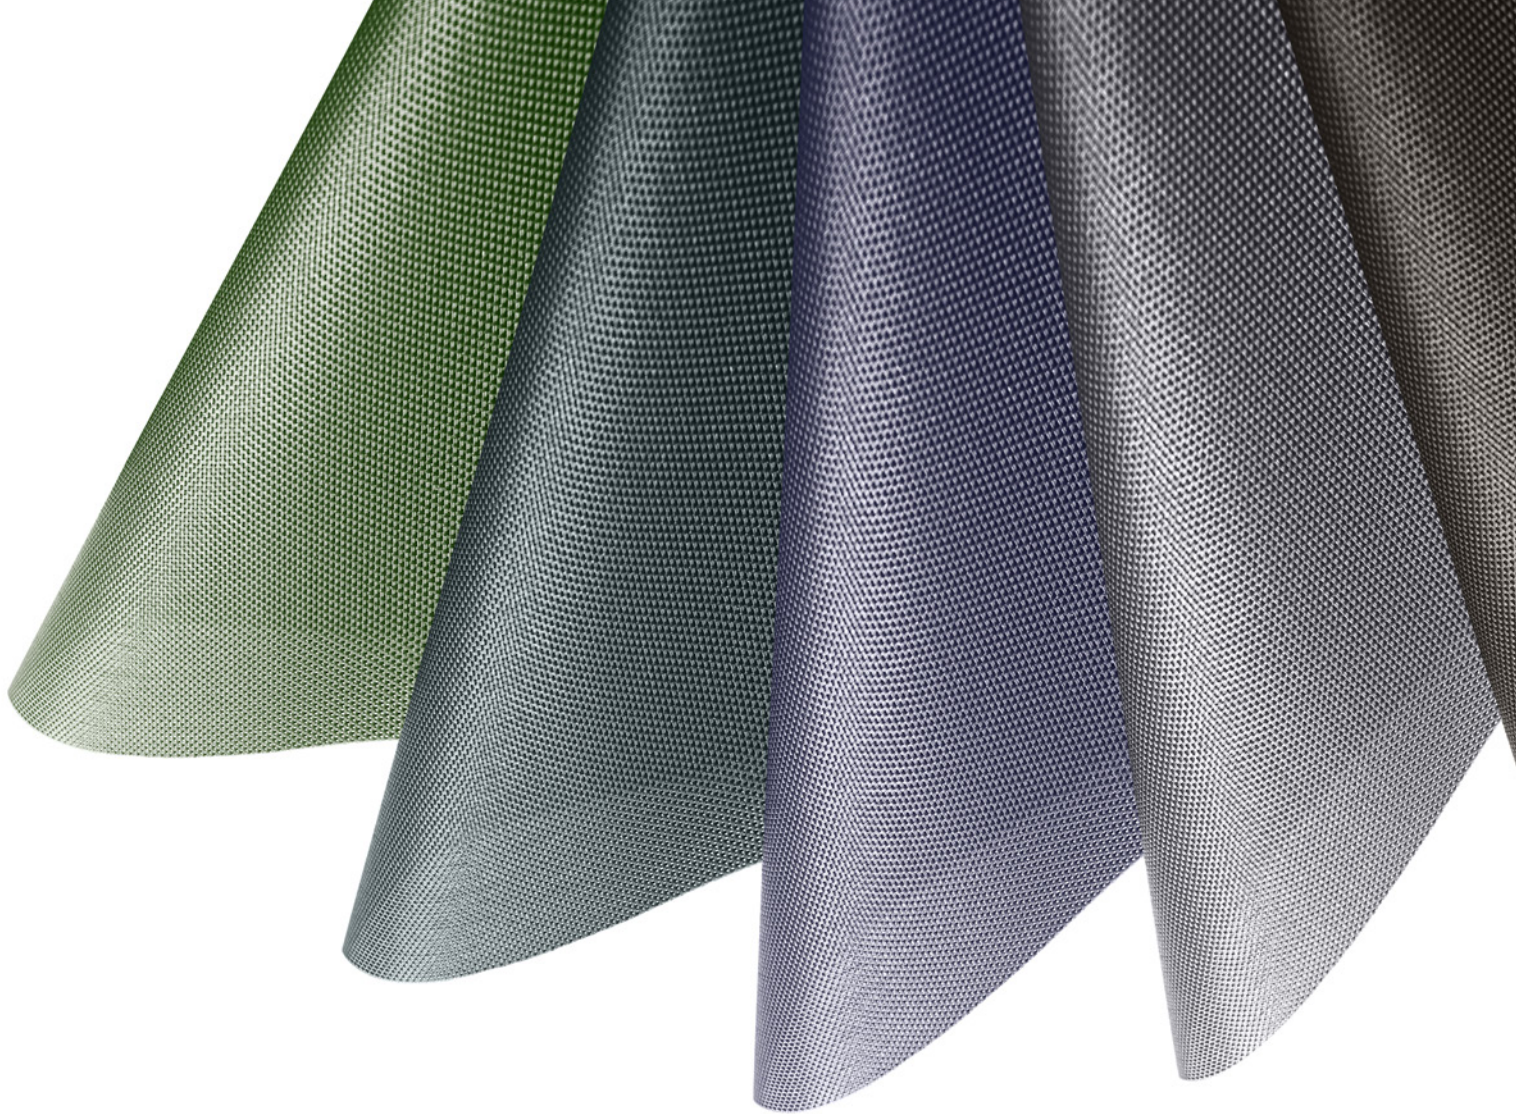

Collection Soltis.

Collection Soltis by Serge Ferrari features a wide range of technical fabrics in colors to suit every taste. The collection offers various fabrics for use as facade awnings or for internal solar shading, depending on wishes and needs: latticed fabrics for solar and glare protection in natural light, or lightproof fabrics such as Soltis Opaque for rooms that need to be completely darkened.

Serge Ferrari