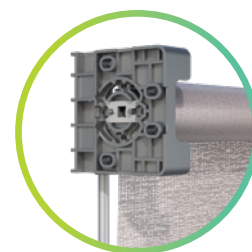

- A wide range of options for every architectural style: we offer the broadest selection of fabrics, shapes, colors and motors.
- Meets the highest aesthetic demands: all you see are the contours and the essentials.
- All the equipment and screws are hidden out of sight.
- A wide choice of guide and fabric options.
- Guide rails, guide rods and (low-noise) guide cables all available.
- Square or rounded designer box options.
- Available with visible fabric guidance ('Soft') or fully built into the lintel niche ('Intro').
- If built into the lintel niche, the mechanics can also be concealed under a soffit cover.
- Quick and easy to install.
- Ecofriendly with sand-stabilized bottom rails.
- Up to three systems can be linked up.