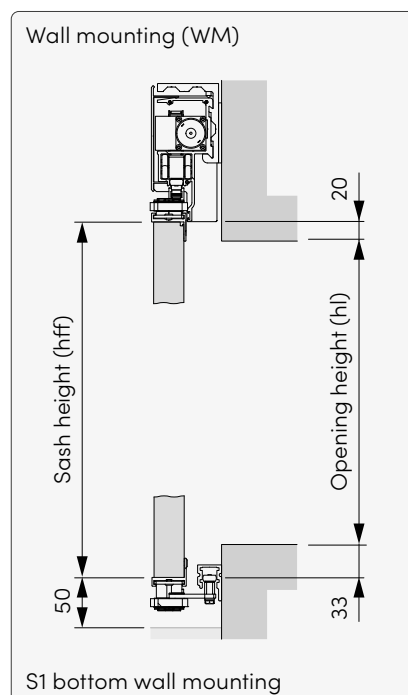

Closed models

Modello	Larghezza min. (bff)	Larghezza max.* (bff)	Altezza min. (hff)	Altezza max.* (hff)	Profilo di telaio	Riempimento
S	275	550	500	2600	SYS 70×30	2 mm aluminum sheet
S SLIM	275	550	500	2600	40×31	2 mm aluminum sheet
SL	275	550	500	2600	SYS 70×30	2 mm aluminum sheet, perforated
SL SLIM	275	550	500	2600	40×31	2 mm aluminum sheet, perforated
Sentum	275	550	500	2600	55×45	2 mm aluminum expanded metal
Sentum SLIM	275	550	500	2300	42×31	2 mm aluminum expanded metal
Platina	275	550	500	2600	71×33	8 mm Decor Plate
Platina SLIM	275	550	500	2600	42×31	8 mm Decor Plate

* bff max. and hff max. are always dependent on each other.

¹ Permitted gap between top/bottom slat and frame: 2 mm. Permitted inclination difference: 1 mm.

bff Sash width **hff** Sash height Starting with certain widths/heights, vertical/horizontal friezes become necessary.

Dimension

Sash

Mounting location

Wall mounting

Ceiling-floor mounting

Product variants

Fixed slats

Closed models