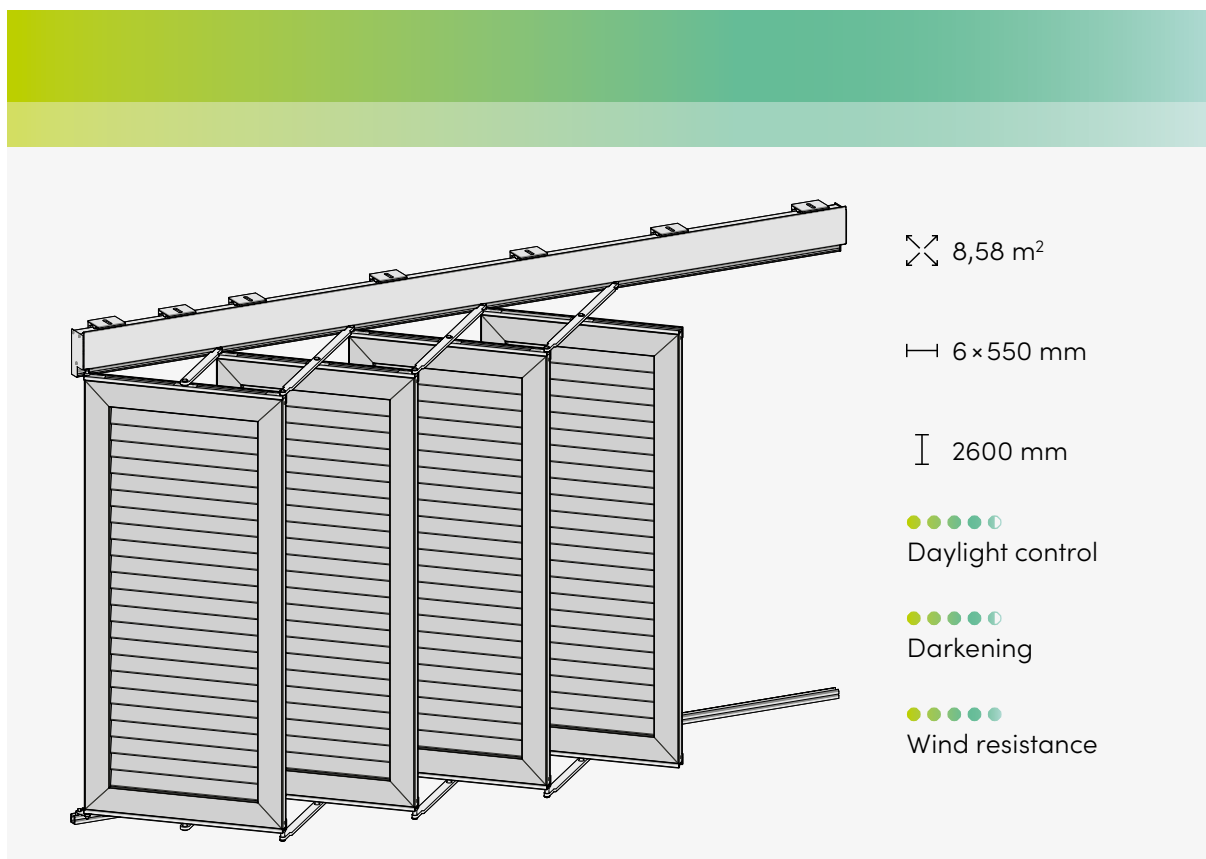

Technical data sheet

Pantograph shutters

Automatic light management

Horizontal solar shading with pantograph shutters. Steering daylight in the right direction; all your requirements met with help from Smart Home.

Special lighting scenes

A signature architectural statement, design and ambience underscored by special mood lighting and shadow effects.

Numerous possibilities for large fronts

This solar shading makes it possible to incorporate large window facades. The versatility of the pantograph shutter also provides plenty of design opportunities, such as its integration into the facade or additional protection for glazed corner solutions. And yet, when open, very little space is taken up on the facade.

Top wind resistance

Our pantograph shutter has successfully met all requirements for an EC Declaration of Conformity according to the latest standard EN 13659 and achieved the highest wind resistance class! Operation of the pantograph shutters is also possible at higher elevations in strong winds.