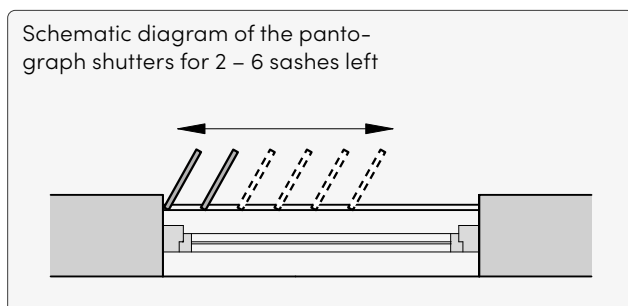

End stop diagrams