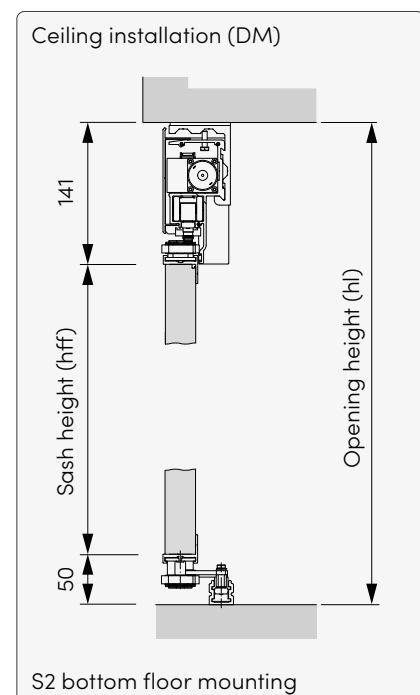

* bff max. and hff max. are always dependent on each other.

¹ Permitted gap between top/bottom slat and frame: 2 mm. Permitted inclination difference: 1 mm.

bff Sash width **hff** Sash height Starting with certain widths/heights, vertical/horizontal friezes become necessary.

Dimension

Sash

Mounting location

Wall mounting

Ceiling-floor mounting

Product variants

Fixed slats

Closed models