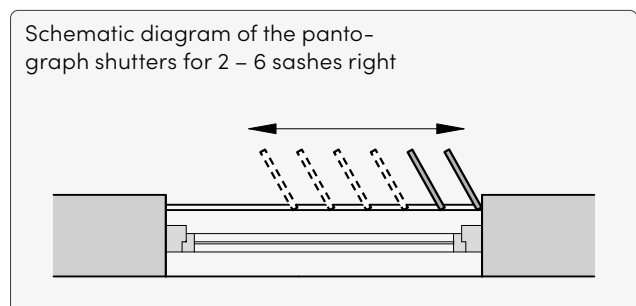

End stop diagrams