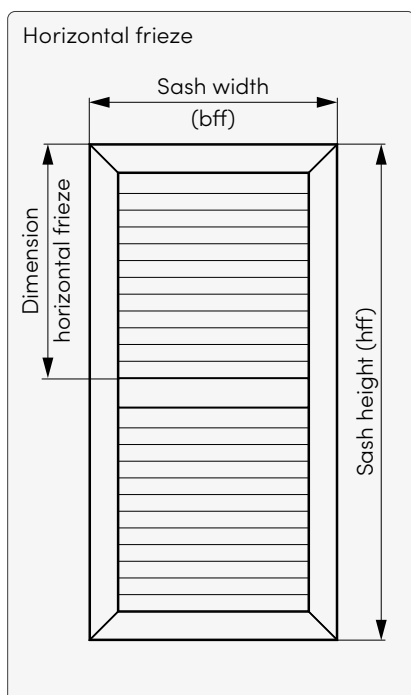

Limit dimensions

Fixed slats

Model	Width min. (bff)	Width max.* (bff)	Hight min. (hff)	Hight max.* (hff)	Frame profile	Slat profile
A ¹	275	550	500	2600	71×33	50×10
A SLIM ¹	275	550	500	2400	40×33	50×10
T	275	550	500	2600	71×33	50×18
R ¹	275	550	500	2600	71×33	60×6
H Alu	275	550	500	2600	55×45	35×15 60×15
H Alu SLIM	275	550	500	2300	42×31	35×15 60×15
H Wood	275	550	500	2600	55×45	60×15
H Wood SLIM	275	550	500	2300	42×31	60×15

Closed models

Modello	Larghezza min. (bff)	Larghezza max.* (bff)	Altezza min. (hff)	Altezza max.* (hff)	Profilo di telaio	Riempimento
S	275	550	500	2600	SYS 70×30	2 mm aluminum sheet
S SLIM	275	550	500	2600	40×31	2 mm aluminum sheet
SL	275	550	500	2600	SYS 70×30	2 mm aluminum sheet, perforated
SL SLIM	275	550	500	2600	40×31	2 mm aluminum sheet, perforated
Sentum	275	550	500	2600	55×45	2 mm aluminum expanded metal
Sentum SLIM	275	550	500	2300	42×31	2 mm aluminum expanded metal
Platina	275	550	500	2600	71×33	8 mm Decor Plate
Platina SLIM	275	550	500	2600	42×31	8 mm Decor Plate

* bff max. and hff max. are always dependent on each other.

¹ Permitted gap between top/bottom slat and frame: 2 mm. Permitted inclination difference: 1 mm.

bff Sash width **hff** Sash height Starting with certain widths/heights, vertical/horizontal friezes become necessary.

Dimension

Sash

Mounting location

Wall mounting

Ceiling-floor mounting

Product variants

Fixed slats

Closed models