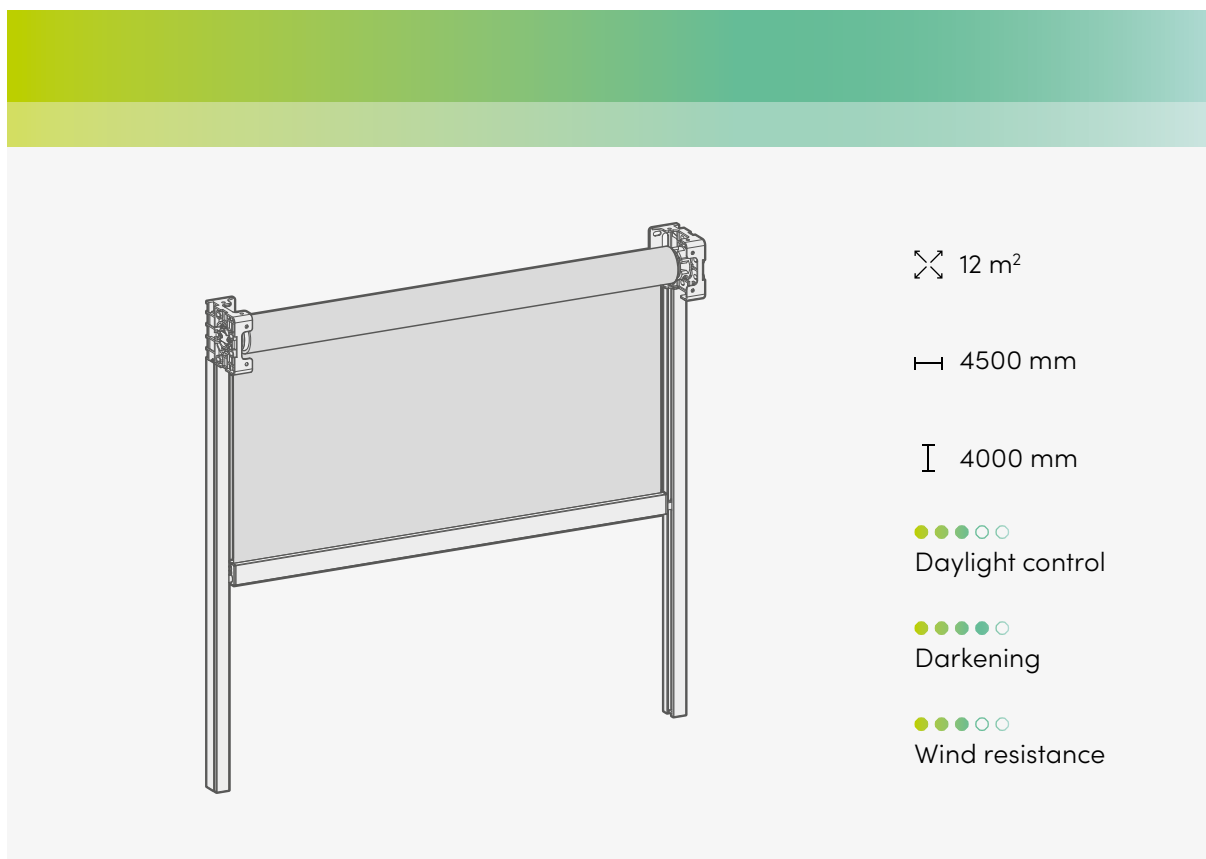

Technical data sheet

Soloscreen® IV

A wide range of possibilities for any type of architecture

The widest variety of fabrics, shapes, colours and motors available on the market.

Meets the highest aesthetic demands

You only see the contours and essential elements.

Large sizes

Can be used for large windows.

Ideal complement

It perfectly complements Solozip products for the exterior and Soloroll products for the interior.

Concealed screws

All installation accessories and screws are completely concealed.

Environmentally friendly

End bars are stabilized in place with sand.

Maximum sizes by fabric type

Motor drive

Fabric collection	Soloscreen® IV 85						Soloscreen® IV 115 / Soft					
	Width (bk)		Height (gh)		Surface (s)	Surface ³ (s)	Width (bk)		Height (gh)		Surface (s)	Surface ³ (s)
	min. ¹	max.	min.	max.	max.	max.	min. ¹	max.	min.	max. ²	max.	max.
Acryl, r-PET	670	3000	400	1500	4.5	13.5	715	4500	400	4000	11.25	24
Twilight 297 Pearl	670	3000	400	1500	4.5	13.5	715	4500	400	4000	11.25	24
Sattler 314, 315, 320	670	3000	400	1500	4.5	13.5	715	4500	400	4000	11.25	24
Satiné 5501	670	2800	400	3000	7	18	715	4000	400	4000	10	24
Satiné 5500	670	3000	400	2200	6.6	18	715	4500	400	4000	12	24
Soltis 86, 88, 92	670	2800	400	3000	8.4	18	715	4000	400	4000	12	24
Soltis B92	670	3000	400	3000	9	18	715	3500	400	4000	12	24
Satiné 21154	670	2800	400	2400	6.5	18	715	4000	400	3800	10	24
Soltis Veozip	670	2800	400	2000	5.6	16.8	715	3500	400	4000	12	24