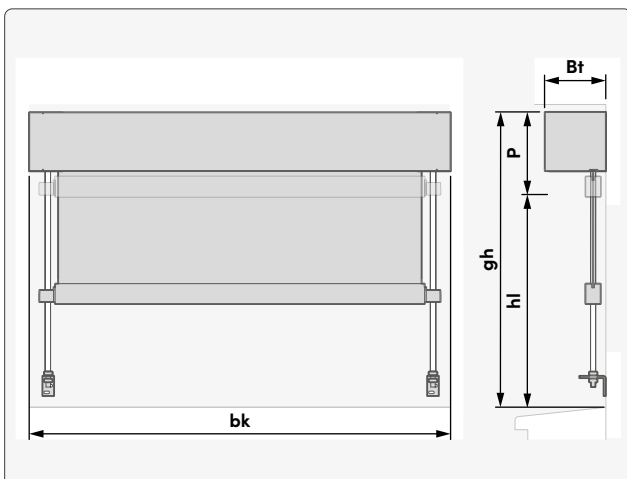

² bk > 4000 → gh max. 2500 ³ Connected systems

Dimensions

Intro

Niche dimensions

	Intro 85	Intro 115
Minimum niche depth (tn)	100	130
Minimum niche height (hn)	120	170

Box

Box dimensions

	Box 85	Box 115
Box depth (Bt)	85	115
Package height (P)	116	156

Soft

Niche dimensions

	Soft
Minimum niche depth (tn)	130
Minimum niche height (hn)	170

Product variants

Installation situation

	Intro		Box (square)		Box (Design)		Soft
Type	85	115	85	115	85	115	
Mounting location							
in lintel niche	■	■	-	-	-	-	■
under lintel	-	-	■	■	■	■	■
on facade	-	-	■	■	■	■	-