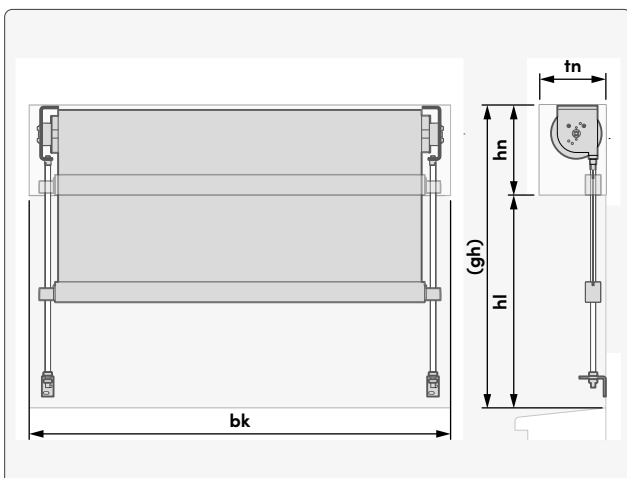

² bk > 4000 → gh max. 2500 ³ Connected systems

Dimensions

Intro

Niche dimensions

	Intro 85	Intro 115
Minimum niche depth (tn)	100	130
Minimum niche height (hn)	120	170

Box

Box dimensions

	Box 85	Box 115
Box depth (Bt)	85	115
Package height (P)	116	156

Soft

Niche dimensions

	Soft
Minimum niche depth (tn)	130
Minimum niche height (hn)	170

Product variants

Installation situation

	Intro		Box (square)		Box (Design)		Soft
Type	85	115	85	115	85	115	
Mounting location							
in lintel niche	■	■	-	-	-	-	■
under lintel	-	-	■	■	■	■	■
on facade	-	-	■	■	■	■	-