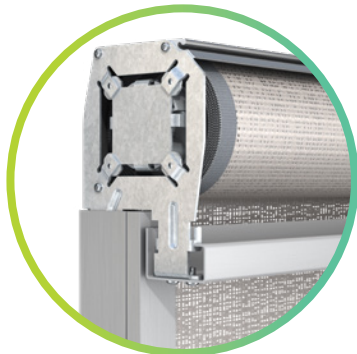

Daylight control

Lateral darkening

Wind resistance

Solozip® Options

- Different design options to suit any architecture or taste: several box shapes available, possibility of recessing in the facade.
- A diverse range of fabrics, depending on whether you want a screening effect with a view of the outdoors or a very dark room for undisturbed sleep.
- The guides can be recessed into the facade or left visible.