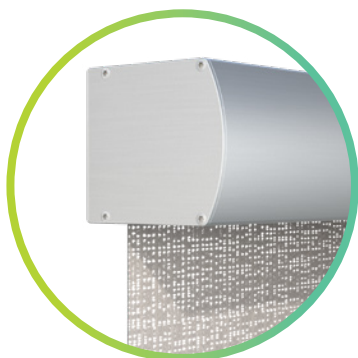

Soloroll®

Not only is the Soloroll® interior roller blind decorative but it also provides excellent visual comfort. By enabling light diffusion control, it protects against glare and preserves your privacy inside while providing a good view of the outside.

⊕ Soloroll®: the right solution for any situation.