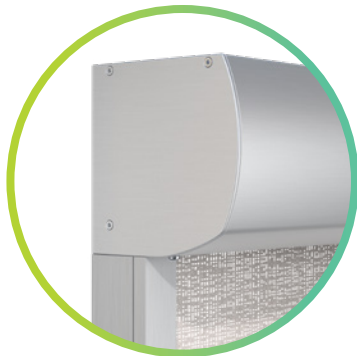

Solozip®

The vertical awning with a zipper.

The zipper, which is welded to the fabric, guides the fabric over the entire height along guide rails. With the fabric firmly in place, it is perfectly stretched and held securely.

Solozip®: Provides a totally unobstructed view, you only see the fabric as it descends. The support and guide elements can be completely concealed in the facade, which removes anything that blocks the view of the outside.

Solozip®

- Withstands winds of up to 92 km/h, thanks to the sliding and zipper system.
- Trendy aesthetic solar shading for large sizes of up to 18 m².
- Drop slats are stabilized in place with sand to respect the environment.

Daylight control

Lateral darkening

Wind resistance

Solozip® Options

- Different design options to suit any architecture or taste: several box shapes available, possibility of recessing in the facade.
- A diverse range of fabrics, depending on whether you want a screening effect with a view of the outdoors or a very dark room for undisturbed sleep.
- The guides can be recessed into the facade or left visible.