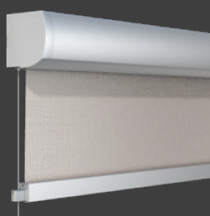

Cable guide rails

- Subtle.
- Attractive.
- Stainless.

- ✓ Soloscreen
- ✓ Soloroll