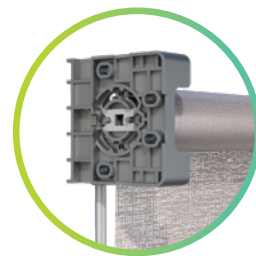

Soloscreen®

Soloscreen® has been totally redesigned. Our newly optimized facade awning product is even more wind-resilient. Soloscreen® is available in numerous versions and also for larger facade areas. This visually attractive awning is an ideal complement to our stylish Solozip® model.

Soloroscreen®: A symbiosis of elegance and style.

Daylight control

Lateral darkening

Wind resistance

Soloscreen®

- A wide range of options for every architectural style: we offer the broadest selection of fabrics, shapes, colors and motors.
- Meets the highest aesthetic demands: all you see are the contours and the essentials.
- All the equipment and screws are hidden out of sight.
- Quick and easy to install.
- Ecofriendly with sand-stabilized bottom rails.

Soloscreen® Options

- A wide choice of guide and fabric options.
- Guide rails, guide rods and (low-noise) guide cables all available.
- Square or rounded designer box options.
- Available with visible fabric guidance or fully built into the lintel niche.
- If built into the lintel niche, the mechanics can also be concealed under a soffit cover.
- Up to three systems can be linked up.