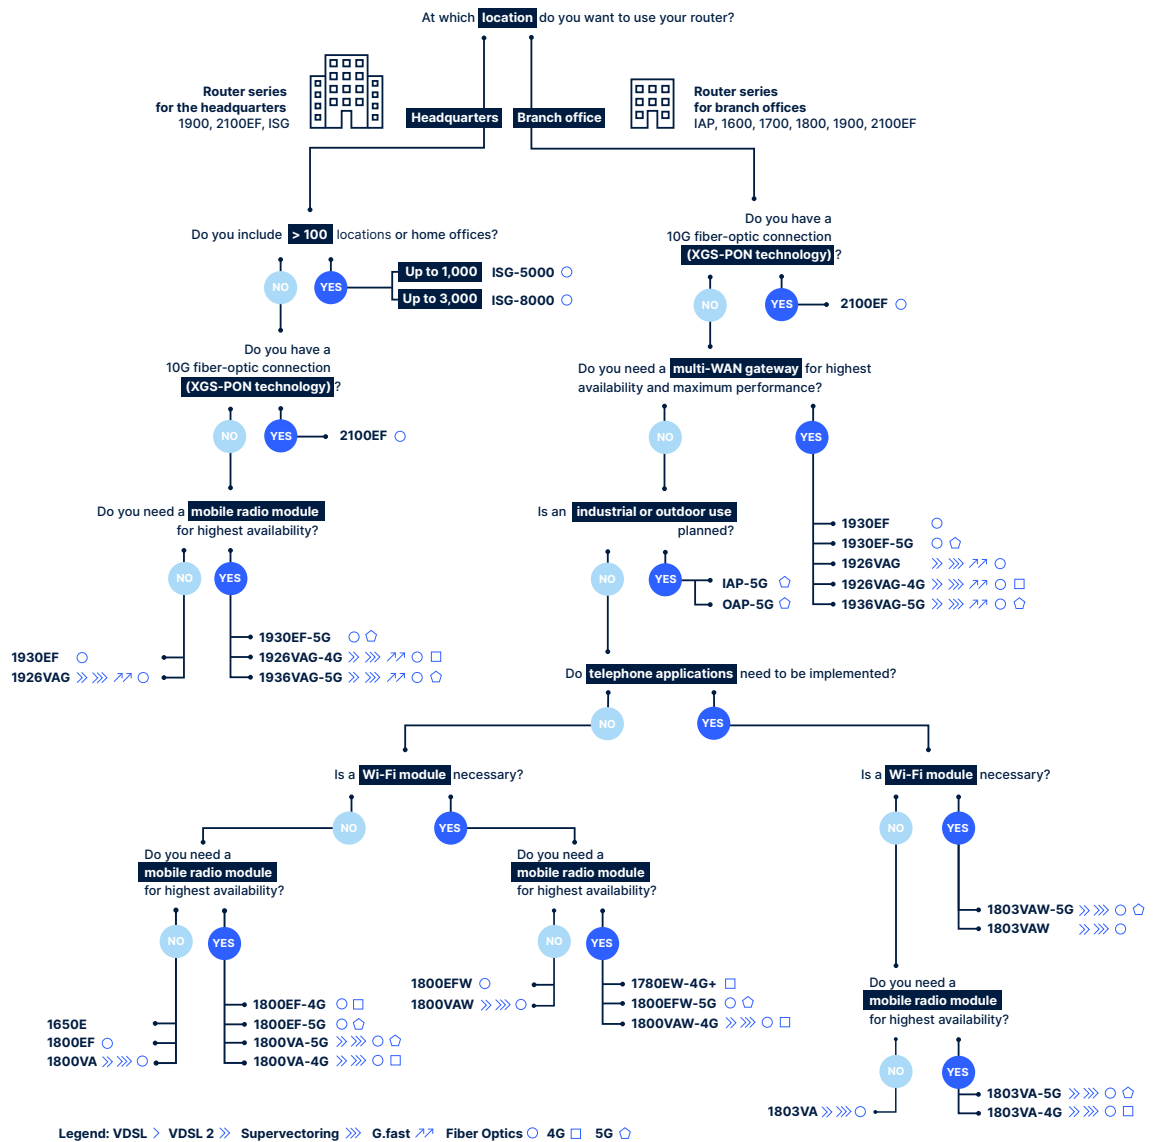

# Router Matchmaker

How do you find the ideal router for your network quickly and easily?  
Simply answer the following questions.

For projects that require the integration of professional telephony functions, we recommend the LANCOM 2100EF, the 1900 series, and the LANCOM VoIP routers. All LANCOM gateways and routers can be further upgraded with various software options, e. g. with an All-IP function, a content or BPJM filter, additional VPN channels, and much more.

For operation in a virtualized environments, the LANCOM vRouter is also available with a comprehensive range of functions and numerous security features. The LANCOM vRouter can be used as a virtual VPN router (vCPE), central-site VPN gateway (vGateway), or as a WLAN controller (vWLC).