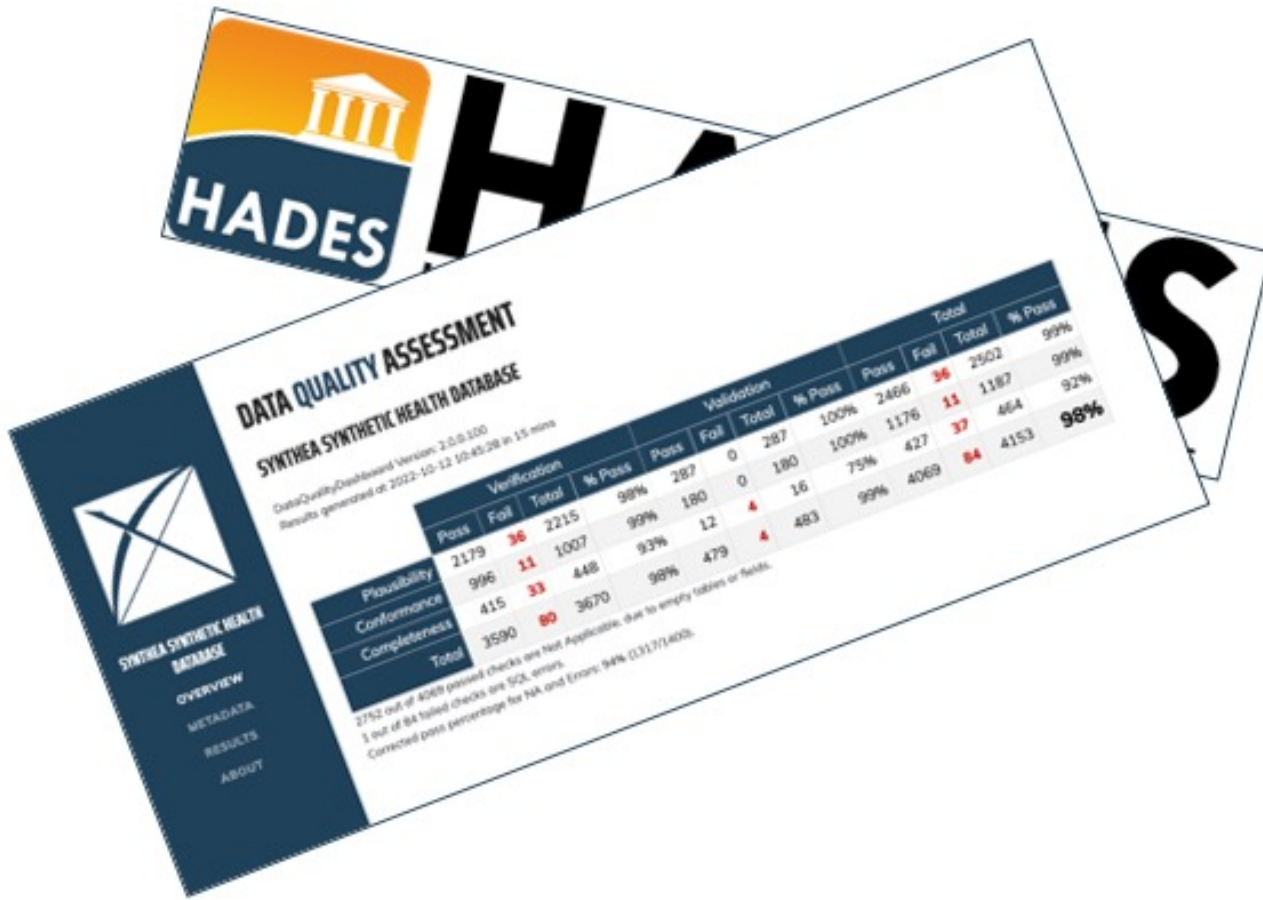

TrialSpark

Where I've Been

Where I Am

Where I'm Going

- DQD v3
- ETL standards (as code)
 - dbt 