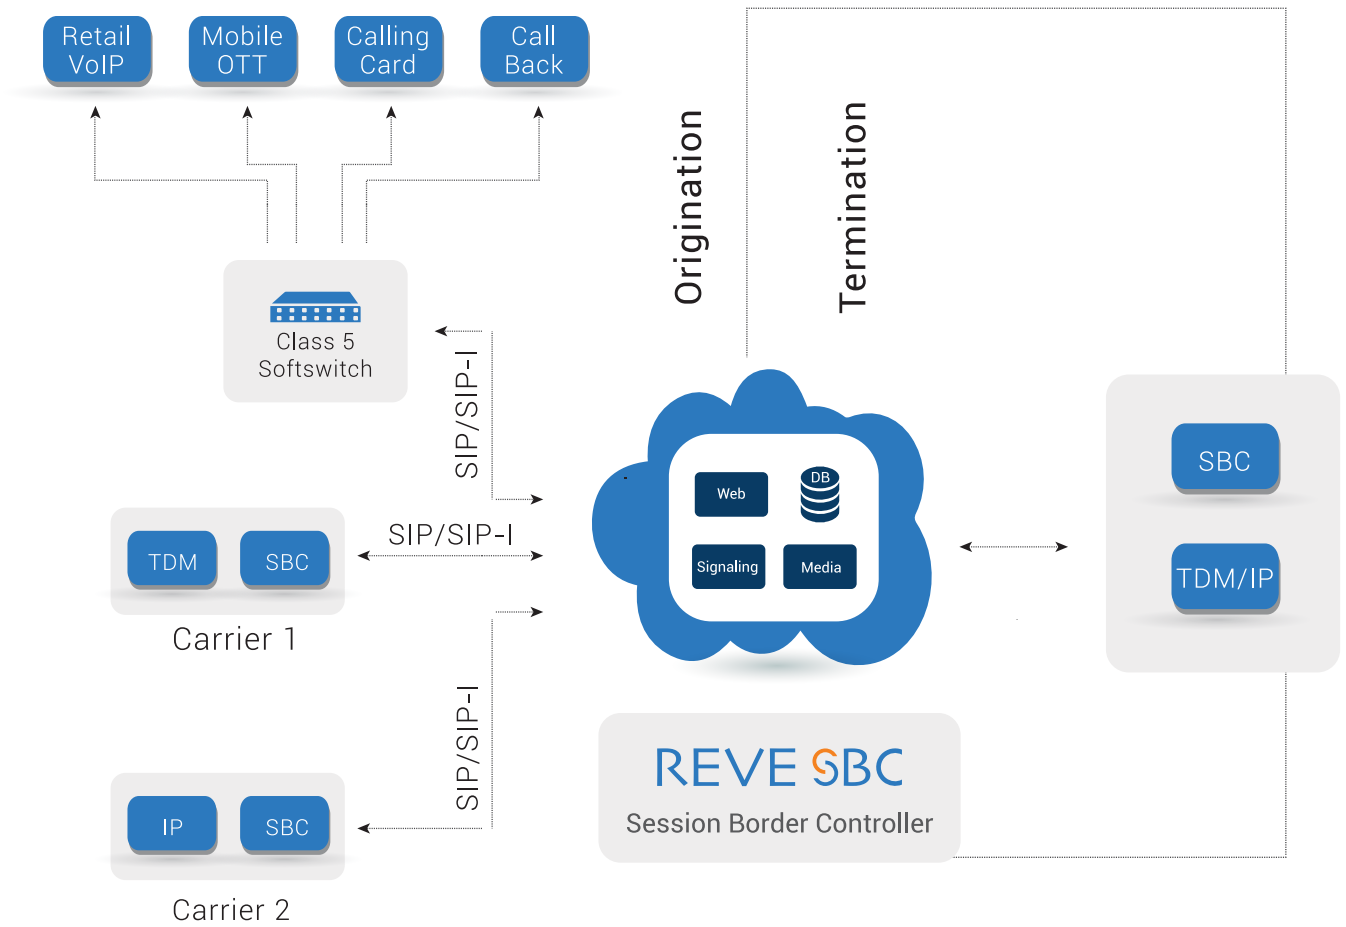

Oracle, MySQL

Platform

Linux / Unix Based

Architecture

Supports distributed Architecture for Robust deployment

Supported Protocols & Session Control

- SIP v.2.0 (RFC 3261, RFC 4566), SIP-I
- SMPP v3.4 protocol for SMS and HTTP
- SIP REDIRECT
- RADIUS
- RFC 3863, 3428, 3903, 3515
- Caller-Carrier PTIME isolation
- Media Monitor
- Rated CDRs Stored in server
- SIP Header Manipulation/Topology Hiding
- Error Code Adaptation
- Support for Proxy and Non Proxy

Installation Platforms

- Supports Unix/Linux Based Platform

System Architecture

- 1+1 Hot Standby
- Supports distributed Architecture for Robust deployment
- Real time data backup

Tones & Media Functions

- T.38 Fax Relay Protocol

WebRTC Functionality

- Compatible with any client that complies with WebRTC standards.
- SIP over Secure WebSocks
- ICE/STUN
- SIP Internetworking

SOLUTION ARCHITECTURE

Continuously Maintain 1,500+ CPS in a Standard Server with Smooth Performance