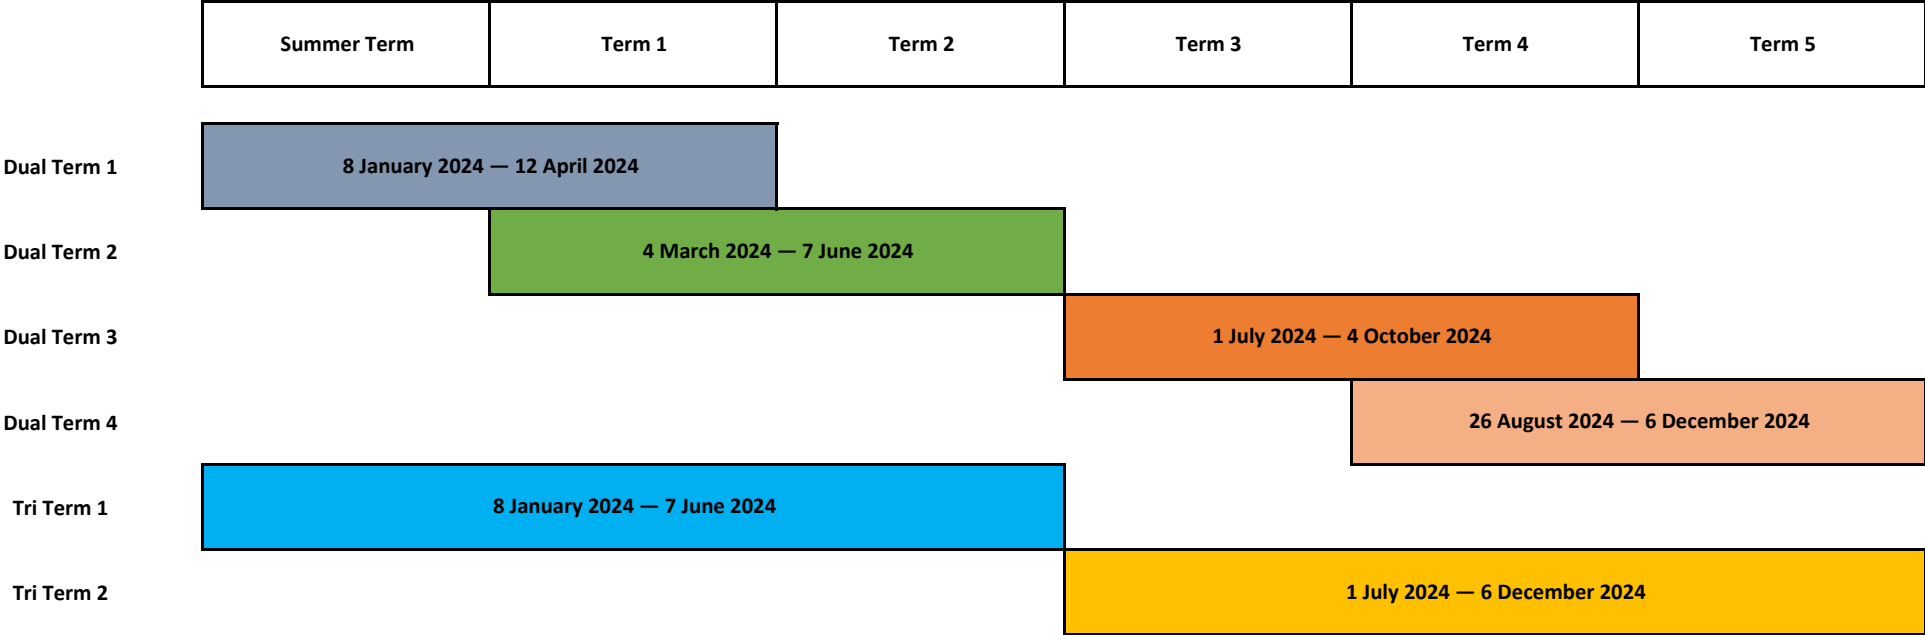

# 2024 Key Dates — Dual Term and Tri Term

**Dual Term 1**  
 Commences: 8 January  
 Last day to enrol: 15 January  
 Census date: 5 February  
 Term ends: 12 April  
 Grade publication: 24 April

**Dual Term 2**  
 Commences: 4 March  
 Last day to enrol: 11 March  
 Census date: 1 April  
 Term ends: 7 June  
 Grade publication: 19 June