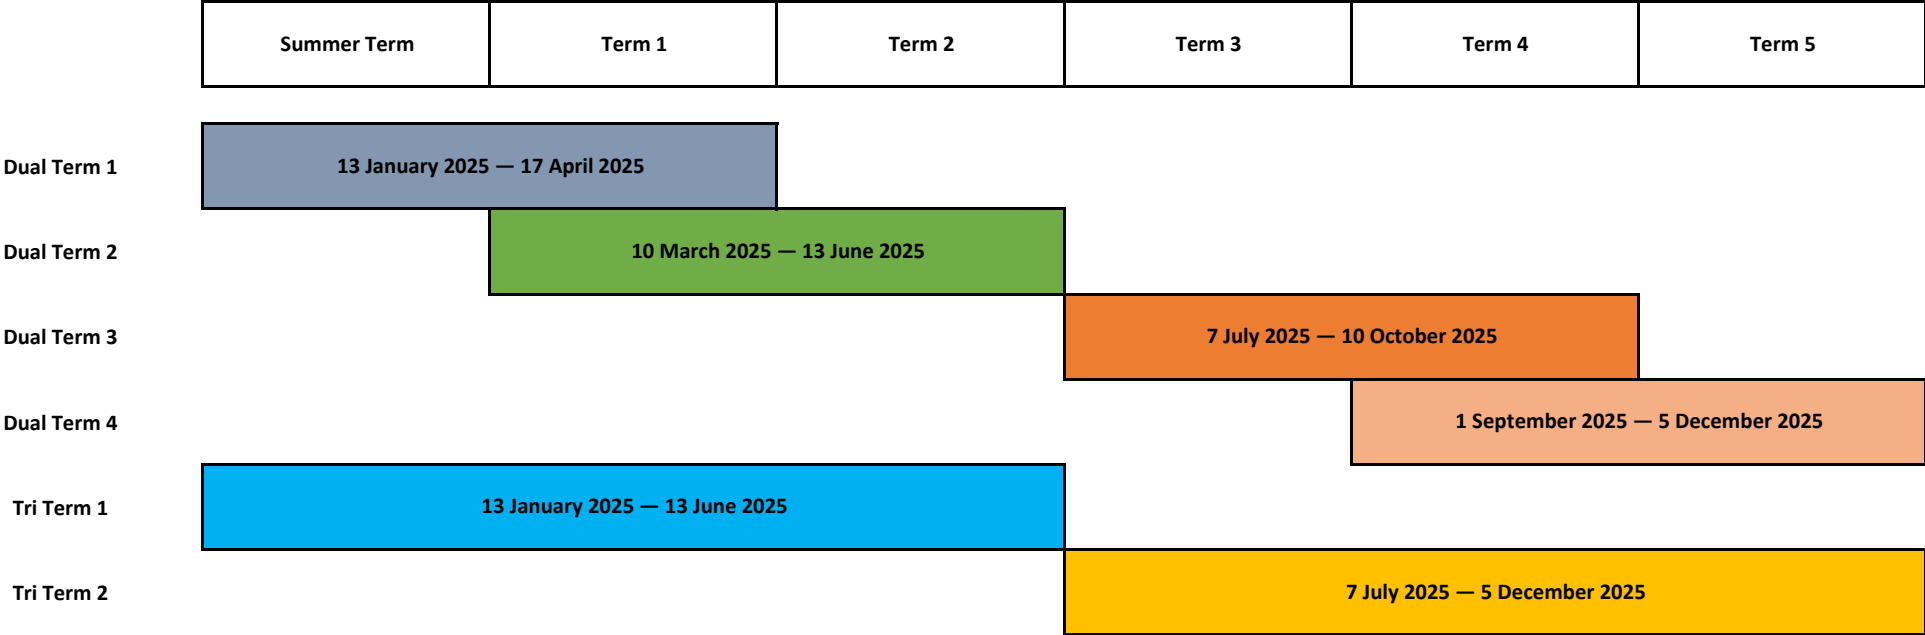

2025 Key Dates — Dual Term and Tri Term

Dual Term 1

Commences: 13 January
 Last day to enrol: 20 January
 Census date: 10 February
 Term ends: 17 April
 Grade publication: 30 April

Dual Term 2

Commences: 10 March
 Last day to enrol: 17 March
 Census date: 7 April
 Term ends: 13 June
 Grade publication: 25 June