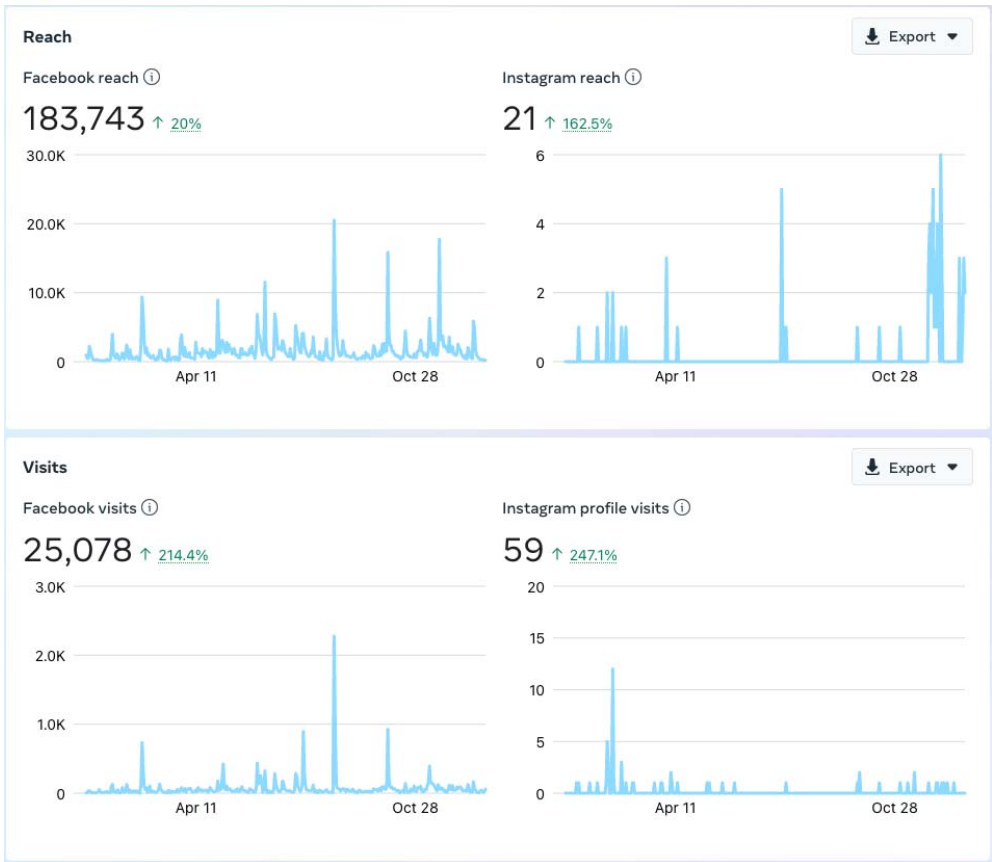

WEIU TV Public Broadcasting Station

6.5K likes · 7.2K followers

Advertise Manage Edit