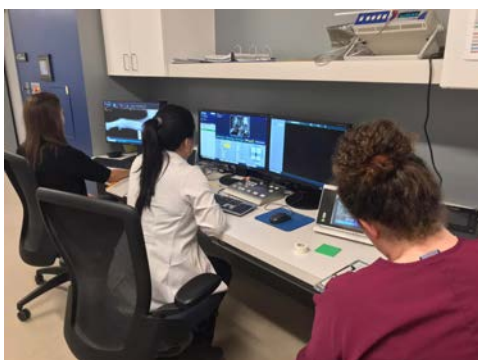

The Paw Report...

Kelly Goodwin returned for a 10th season of hosting The Paw Report. In season 13 of The Paw Report, 11 new episodes were produced, with two additional episodes, "Paw Classics" airing, for a total of 13 episodes. In the 11 new episodes produced, in-studio and on-location tapings were conducted, with a Paw Report record, six on-location tapings. Subject matter covered included behavior-related issues of cats and dogs, new treatments for animals with cancer, a visit to a reindeer ranch, a trip to a bloodhound service, and our second trip to Indiana, as we checked out the Indiana Skunk Rescue.

The Paw Report – Season 13 – 13 Episodes – 6 hrs

Airing Mondays at 7:00pm and Tuesdays at 12:30pm