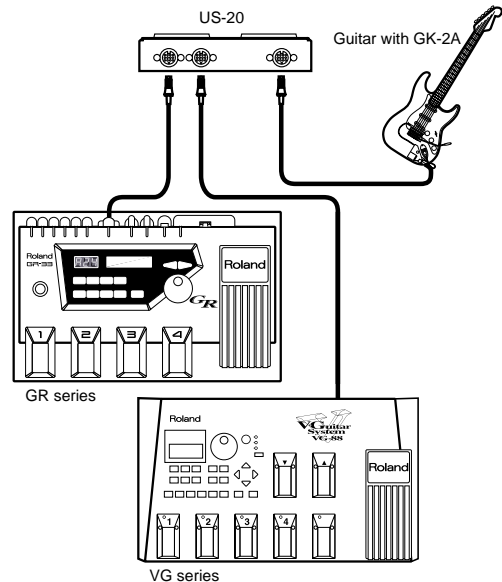

MAKING THE CONNECTIONS

After the GK-2A has been installed properly on your guitar, make the connections as shown below. For details on how to set up the GK-2A, please read the GK-2A's owner's manual.

* Make sure that all the units are switched off before making connections. If you make connections without switching off the units, speakers or other units may be damaged.

* Be sure to use only the supplied cables (e.g., C-13A, C-13C, C-13D) or the GK cables (GKC-3, GKC-5; available separately). Using any other cables can cause problems. Also, make sure that the combined length of the cable run, stretching from the GK-2A through the US-20 to Unit A (or B), does not exceed 10 meters. For this reason, the C-13B (10 m) and the GKC-10 (10 m) cable cannot be used, because it is too long for proper operation.

* Power to the US-20 is supplied by the unit connected to the UNIT A connector, through the 13-pin specialized cable. The power to the GK-2A is also supplied from UNIT A, via the US-20. Therefore, if you connect a device only to the UNIT B connector, neither the US-20 nor the GK-2A will work. To use only one device, connect it to the UNIT A connector.