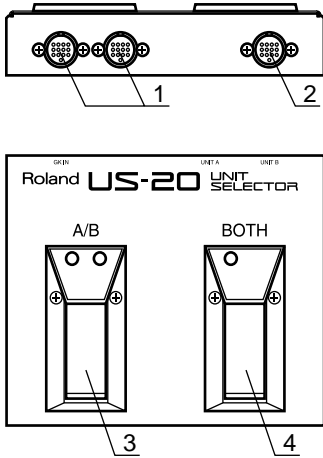

PANEL DESCRIPTIONS